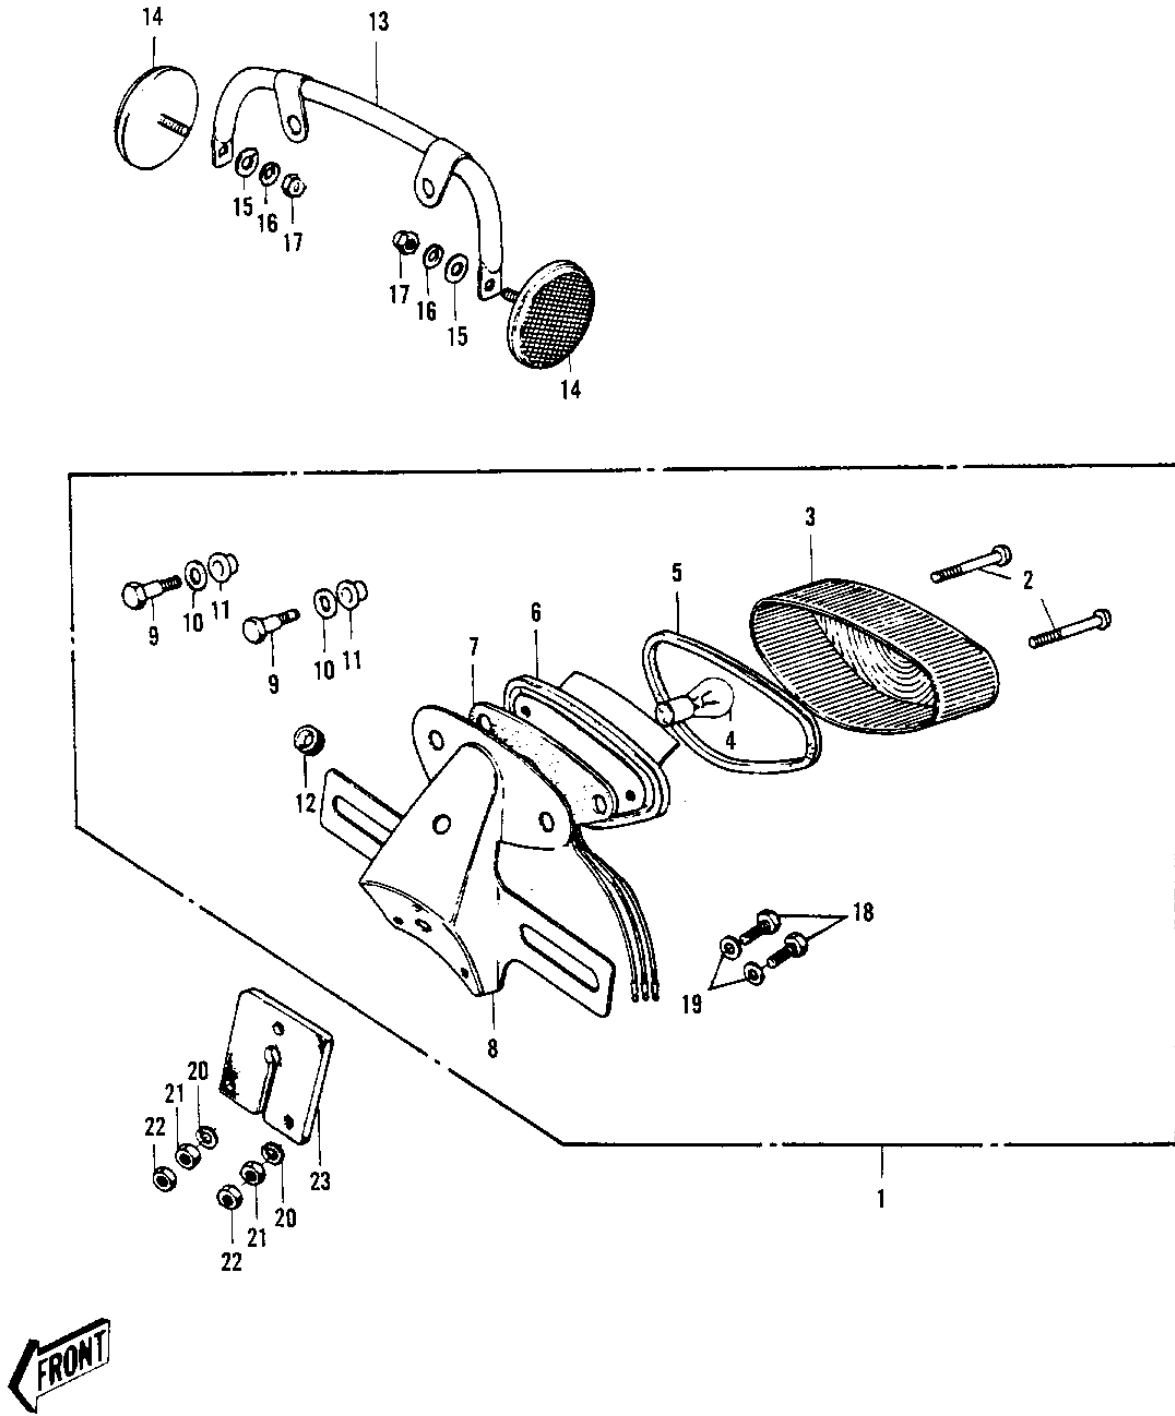

1974 G4TR-D PARTS DIAGRAM

TAILLIGHT G4TR-B (70-73)

10

G4TR

1974 G4TR-D PARTS LIST

TAILLIGHT G4TR-B ('70-'73)

ITEM NAME	PART NUMBER	QUANTITY
LAMP ASSY-TAIL,BLACK (Ref # 1)	23024-019-21	
SCREW (Ref # 2)	220R0455	
LENS-TAIL LAMP (Ref # 3)	23026-022	
BULB 6V 3/21CP (Ref # 4)	92069-023	
GASKET-TAIL LAMP LENS (Ref # 5)	23028-016	
CASE-TAIL LAMP (Ref # 6)	23027-029	
GASKET-TAIL LAMP CASE (Ref # 7)	23028-015	
BKT-LICENSE PLT,BLACK (Ref # 8)	23036-014-21	
BOLT (Ref # 9)	92001-111	
WASHER,8.5X20X1.6 (Ref # 10)	92022-1561	
DAMPER RUBBER (Ref # 11)	92075-091	
GROMMET HARNESS 10MM (Ref # 12)	92071-019	
BRACKET-REFLECTOR (Ref # 13)	28013-002	
REFLECTOR-REFLEX,REAR (Ref # 14)	28012-008	
WASHER PLAIN 5MM (Ref # 15)	411B0500	
WASHER SPRING 5MM (Ref # 16)	461F0500	
NUT-CAP,5MM (Ref # 17)	322N0500	
BOLT-UPSET (Ref # 18)	112G0630	
WASHER 6.5X20X1.6T (Ref # 19)	92022-125	
WASHER SPRING 6MM (Ref # 20)	461F0600	
NUT 6MM (Ref # 21)	311B0600	
NUT 6MM (Ref # 22)	312B0600	
DAMPER-TAIL LAMP SHCK (Ref # 23)	35039-005	