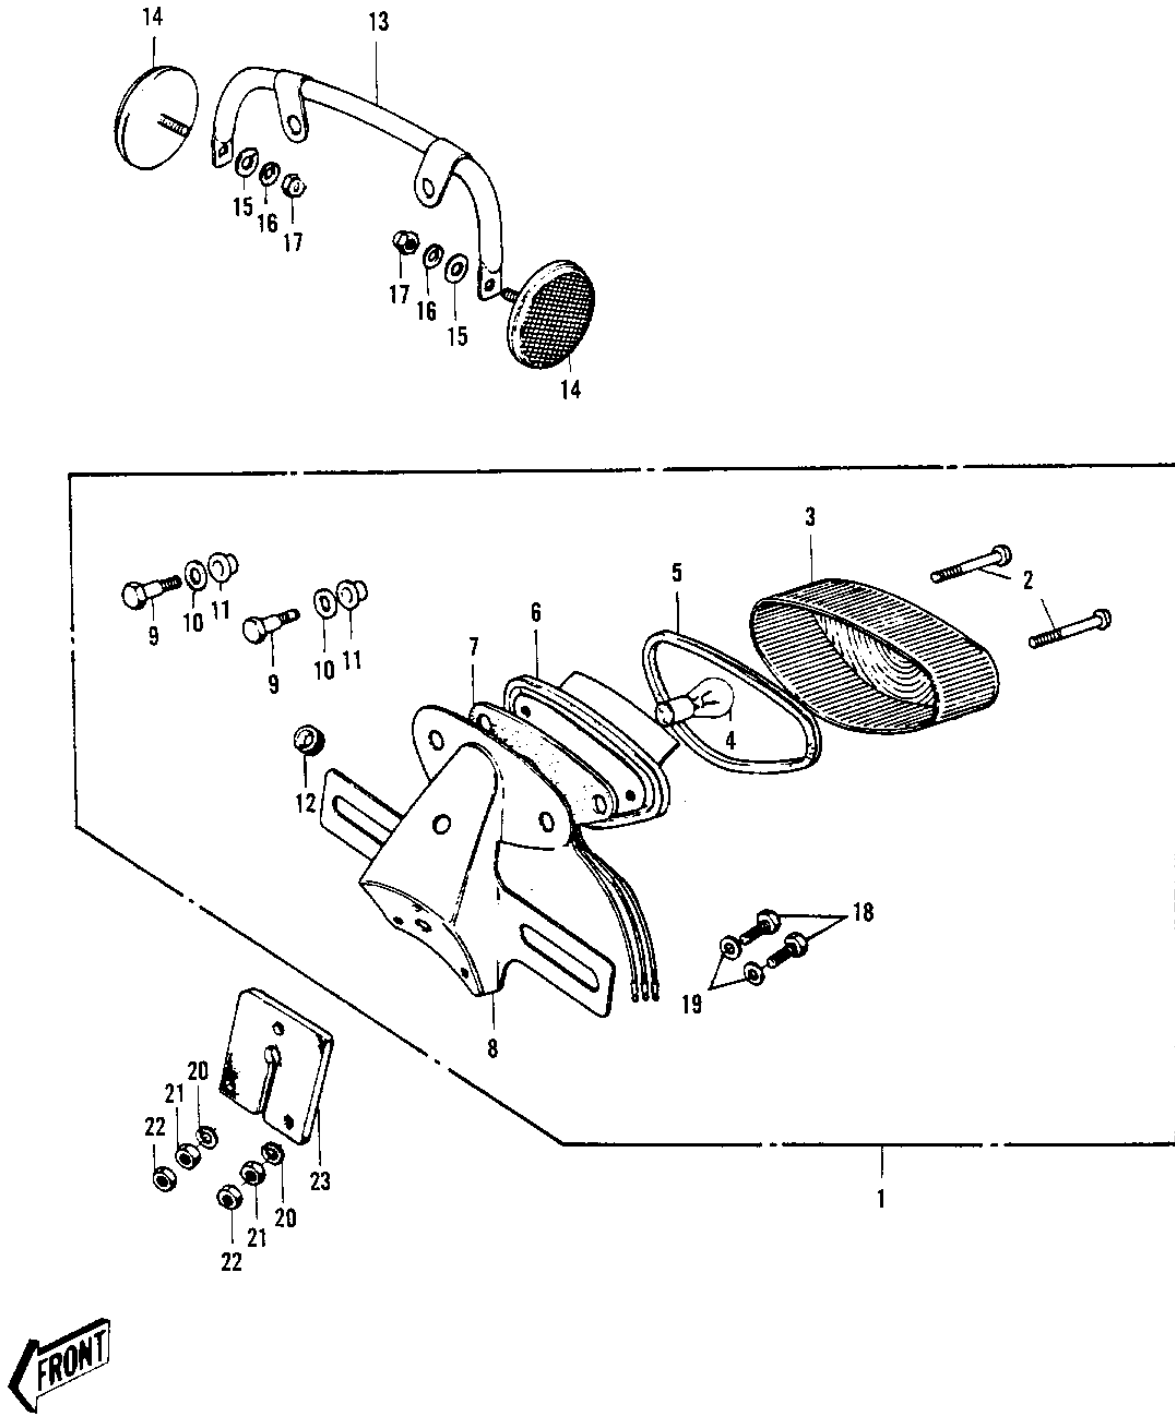

1976 KV100-A7 PARTS DIAGRAM

TAILLIGHT G4TR-B (70-73)

G4TR

1976 KV100-A7 PARTS LIST

TAILLIGHT G4TR-B ('70-'73)

ITEM NAME	PART NUMBER	QUANTITY
LAMP ASSY-TAIL,BLACK (Ref # 1)	23024-019-21	1
SCREW (Ref # 2)	220R0455	4
LENS-TAIL LAMP (Ref # 3)	23026-022	1
BULB 6V 3/21CP (Ref # 4)	92069-023	1
GASKET-TAIL LAMP LENS (Ref # 5)	23028-016	1
CASE-TAIL LAMP (Ref # 6)	23027-029	1
GASKET-TAIL LAMP CASE (Ref # 7)	23028-015	1
BKT-LICENSE PLT,BLACK (Ref # 8)	23036-014-21	1
BOLT (Ref # 9)	92001-111	2
WASHER,8.5X20X1.6 (Ref # 10)	92022-1561	2
DAMPER RUBBER (Ref # 11)	92075-091	2
GROMMET HARNESS 10MM (Ref # 12)	92071-019	1
BRACKET-REFLECTOR (Ref # 13)	28013-002	1
REFLECTOR-REFLEX,REAR (Ref # 14)	28012-008	2
WASHER PLAIN 5MM (Ref # 15)	411B0500	2
WASHER SPRING 5MM (Ref # 16)	461F0500	2
NUT-CAP,5MM (Ref # 17)	322N0500	2
BOLT-UPSET (Ref # 18)	112G0630	3
WASHER 6.5X20X1.6T (Ref # 19)	92022-125	3
WASHER SPRING 6MM (Ref # 20)	461F0600	3
NUT 6MM (Ref # 21)	311B0600	3
NUT 6MM (Ref # 22)	312B0600	3
DAMPER-TAIL LAMP SHCK (Ref # 23)	35039-005	1