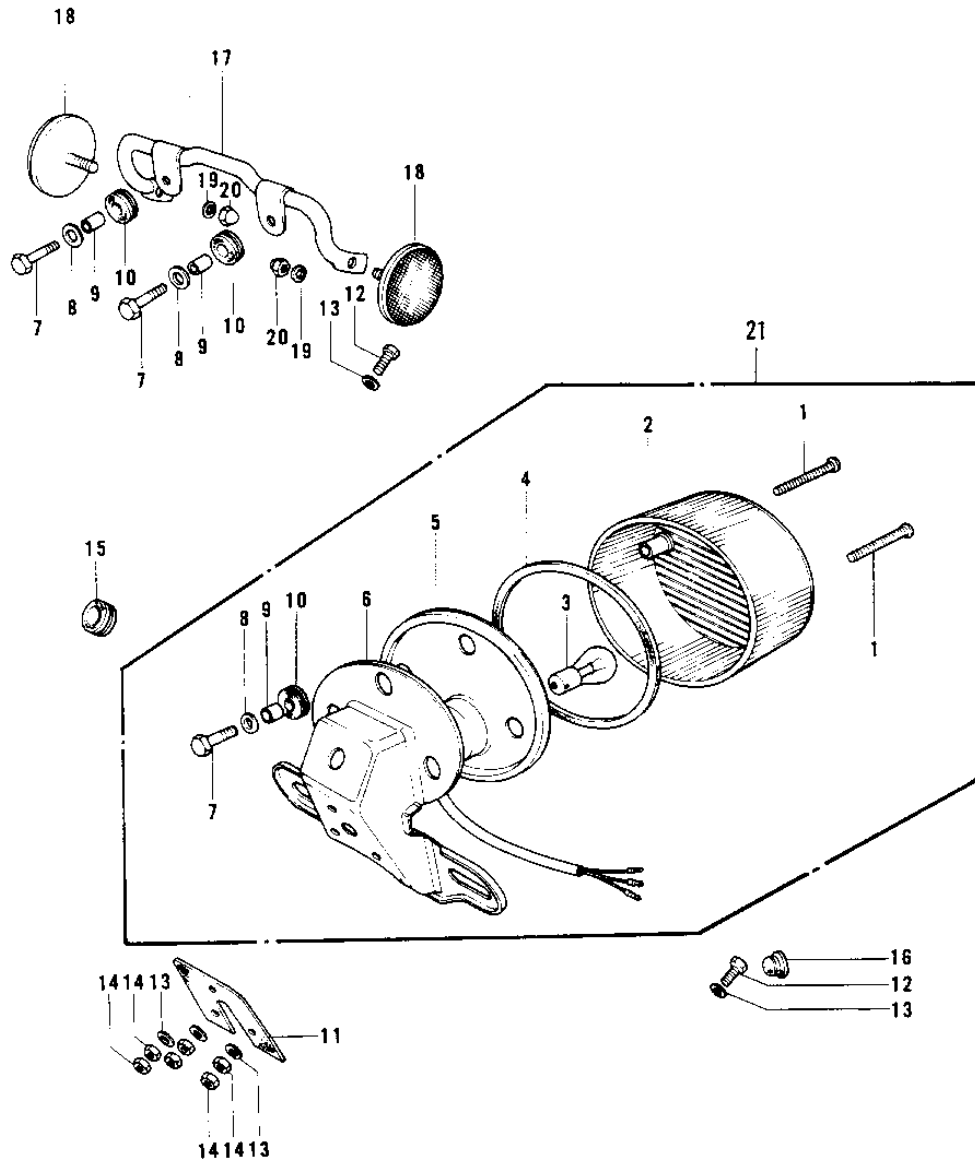

1970 Trail Boss PARTS DIAGRAM

TAILLIGHT G4TR-C (70-73)

G4TR

1970 Trail Boss PARTS LIST

TAILLIGHT G4TR-C ('70-'73)

ITEM NAME	PART NUMBER	QUANTITY
SCREW-PAN HEAD,4X35 (Ref # 1)	220E0435A	2
LENS-TAIL LAMP (Ref # 2)	23026-023	1
BULB 6V 3/21CP (Ref # 3)	92069-023	1
GASKET-TAIL LAMP LENS (Ref # 4)	23028-018	1
CASE,TAIL LAMP (Ref # 5)	23027-030	1
CASE,TAIL LAMP (Ref # 5)	23027-030	1
BRACKET-LICENSE PLATE (Ref # 6)	23036-021	1
BOLT-UPSET,6X20 (Ref # 7)	112G0620	3
WASHER 6.5X20X1.6T (Ref # 8)	92022-125	3
COLLAR,6.8X10X8.5 (Ref # 9)	92027-129	3
DAMPER RUBBER (Ref # 10)	92075-076	3
DAMPER-TAIL LAMP SHCK (Ref # 11)	35039-005	1
BOLT-UPSET (Ref # 12)	112G0630	3
WASHER 6.5X20X1.6T (Ref # 13)	92022-125	6
NUT 6MM (Ref # 14)	312B0600	6
GROMMET HARNESS 10MM (Ref # 15)	92071-019	1
PLUG,RUBBER (Ref # 16)	92074-025	1
BRACKET-REFLECTOR (Ref # 17)	28013-006	1
REFLECTOR-REFLEX,REAR (Ref # 18)	28012-008	2
WASHER SPRING 5MM (Ref # 19)	461F0500	2
NUT-CAP,5MM (Ref # 20)	322N0500	2
LAMP ASSY-TAIL (Ref # 21)	23024-025	1