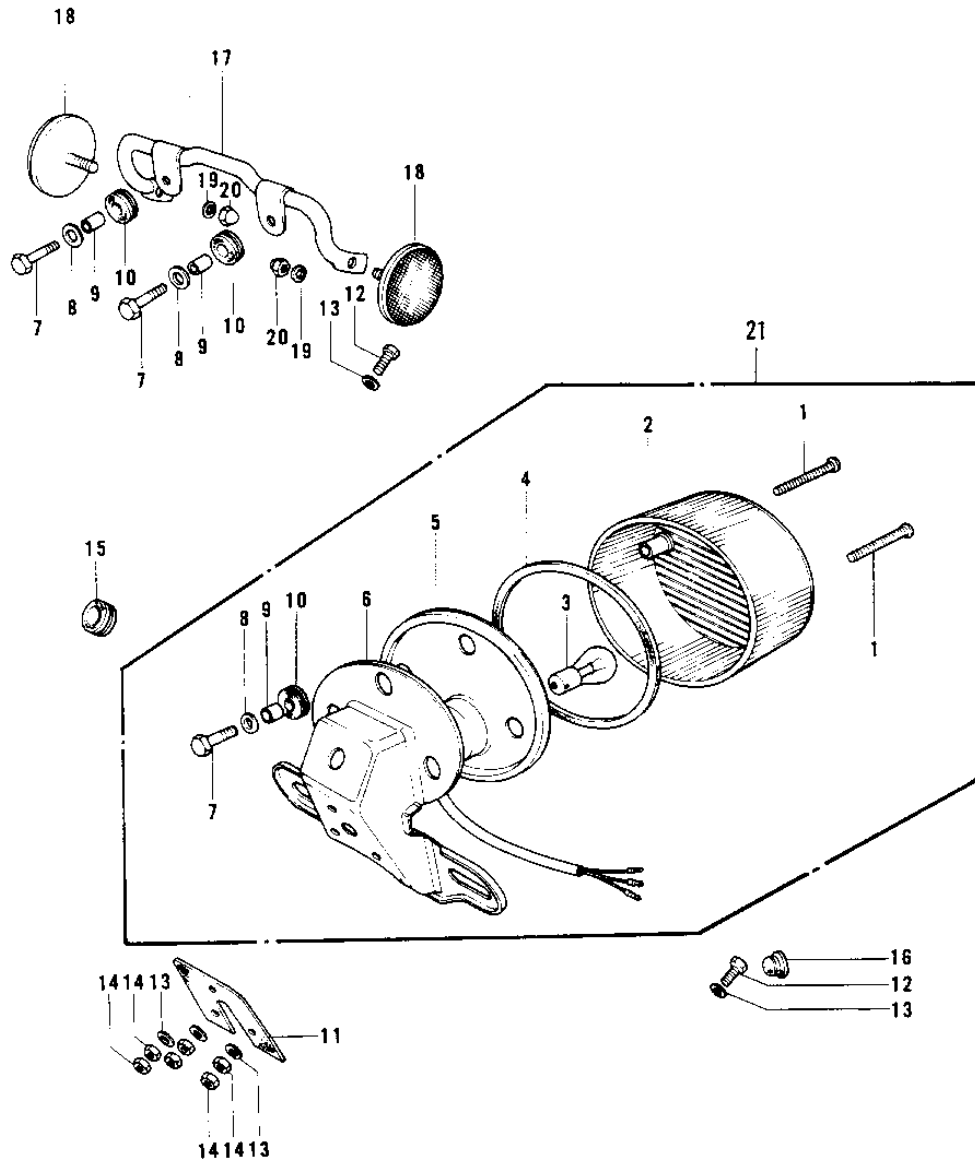

# 1971 G4TR-A PARTS DIAGRAM

TAILLIGHT G4TR-C (70-73)

**G4TR**

# 1971 G4TR-A PARTS LIST

TAILLIGHT G4TR-C (70-73)

ITEM NAME	PART NUMBER	QUANTITY
SCREW-PAN HEAD,4X35 (Ref # 1)	220E0435A	
LENS-TAIL LAMP (Ref # 2)	23026-023	
BULB 6V 3/21CP (Ref # 3)	92069-023	
GASKET-TAIL LAMP LENS (Ref # 4)	23028-018	
CASE,TAIL LAMP (Ref # 5)	23027-030	
CASE,TAIL LAMP (Ref # 5)	23027-030	
BRACKET-LICENSE PLATE (Ref # 6)	23036-021	
BOLT-UPSET,6X20 (Ref # 7)	112G0620	
WASHER 6.5X20X1.6T (Ref # 8)	92022-125	
COLLAR,6.8X10X8.5 (Ref # 9)	92027-129	
DAMPER RUBBER (Ref # 10)	92075-076	
DAMPER-TAIL LAMP SHCK (Ref # 11)	35039-005	
BOLT-UPSET (Ref # 12)	112G0630	
WASHER 6.5X20X1.6T (Ref # 13)	92022-125	
NUT 6MM (Ref # 14)	312B0600	
GROMMET HARNESS 10MM (Ref # 15)	92071-019	
PLUG,RUBBER (Ref # 16)	92074-025	
BRACKET-REFLECTOR (Ref # 17)	28013-006	
REFLECTOR-REFLEX,REAR (Ref # 18)	28012-008	
WASHER SPRING 5MM (Ref # 19)	461F0500	
NUT-CAP,5MM (Ref # 20)	322N0500	
LAMP ASSY-TAIL (Ref # 21)	23024-025	