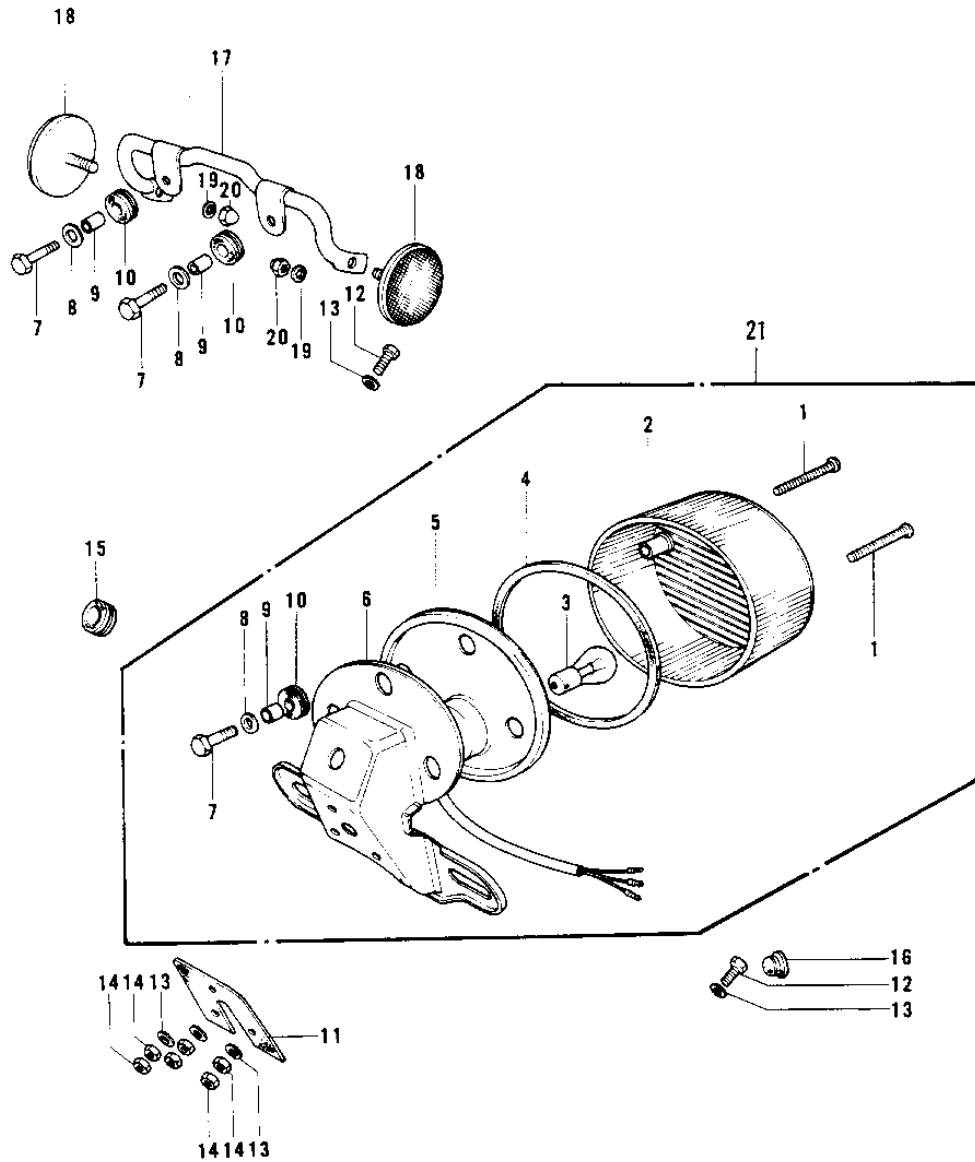

1974 G4TR-D PARTS DIAGRAM

TAILLIGHT G4TR-C (70-73)

G4TR

1974 G4TR-D PARTS LIST

TAILLIGHT G4TR-C ('70-'73)

ITEM NAME	PART NUMBER	QUANTITY
SCREW-PAN HEAD,4X35 (Ref # 1)	220E0435A	
LENS-TAIL LAMP (Ref # 2)	23026-023	
BULB 6V 3/21CP (Ref # 3)	92069-023	
GASKET-TAIL LAMP LENS (Ref # 4)	23028-018	
CASE,TAIL LAMP (Ref # 5)	23027-030	
CASE,TAIL LAMP (Ref # 5)	23027-030	
BRACKET-LICENSE PLATE (Ref # 6)	23036-021	
BOLT-UPSET,6X20 (Ref # 7)	112G0620	
WASHER 6.5X20X1.6T (Ref # 8)	92022-125	
COLLAR,6.8X10X8.5 (Ref # 9)	92027-129	
DAMPER RUBBER (Ref # 10)	92075-076	
DAMPER-TAIL LAMP SHCK (Ref # 11)	35039-005	
BOLT-UPSET (Ref # 12)	112G0630	
WASHER 6.5X20X1.6T (Ref # 13)	92022-125	
NUT 6MM (Ref # 14)	312B0600	
GROMMET HARNESS 10MM (Ref # 15)	92071-019	
PLUG,RUBBER (Ref # 16)	92074-025	
BRACKET-REFLECTOR (Ref # 17)	28013-006	
REFLECTOR-REFLEX,REAR (Ref # 18)	28012-008	
WASHER SPRING 5MM (Ref # 19)	461F0500	
NUT-CAP,5MM (Ref # 20)	322N0500	
LAMP ASSY-TAIL (Ref # 21)	23024-025	