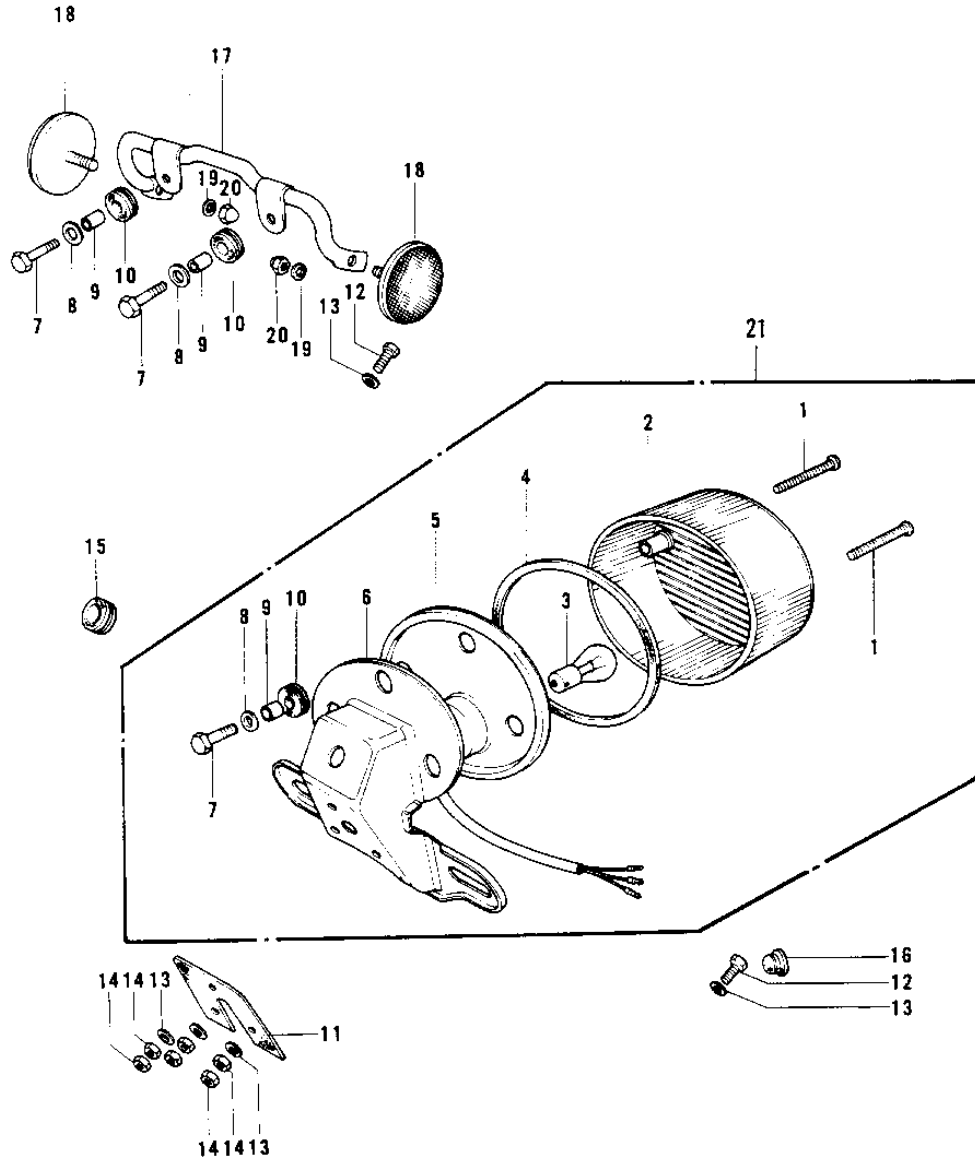

1976 KV100-A7 PARTS DIAGRAM

TAILLIGHT G4TR-C (70-73)

G4TR

1976 KV100-A7 PARTS LIST

TAILLIGHT G4TR-C ('70-'73)

ITEM NAME	PART NUMBER	QUANTITY
SCREW-PAN HEAD,4X35 (Ref # 1)	220E0435A	2
LENS-TAIL LAMP (Ref # 2)	23026-023	1
BULB 6V 3/21CP (Ref # 3)	92069-023	1
GASKET-TAIL LAMP LENS (Ref # 4)	23028-018	1
CASE,TAIL LAMP (Ref # 5)	23027-030	1
CASE,TAIL LAMP (Ref # 5)	23027-030	1
BRACKET-LICENSE PLATE (Ref # 6)	23036-021	1
BOLT-UPSET,6X20 (Ref # 7)	112G0620	3
WASHER 6.5X20X1.6T (Ref # 8)	92022-125	3
COLLAR,6.8X10X8.5 (Ref # 9)	92027-129	3
DAMPER RUBBER (Ref # 10)	92075-076	3
DAMPER-TAIL LAMP SHCK (Ref # 11)	35039-005	1
BOLT-UPSET (Ref # 12)	112G0630	3
WASHER 6.5X20X1.6T (Ref # 13)	92022-125	6
NUT 6MM (Ref # 14)	312B0600	6
GROMMET HARNESS 10MM (Ref # 15)	92071-019	1
PLUG,RUBBER (Ref # 16)	92074-025	1
BRACKET-REFLECTOR (Ref # 17)	28013-006	1
REFLECTOR-REFLEX,REAR (Ref # 18)	28012-008	2
WASHER SPRING 5MM (Ref # 19)	461F0500	2
NUT-CAP,5MM (Ref # 20)	322N0500	2
LAMP ASSY-TAIL (Ref # 21)	23024-025	1