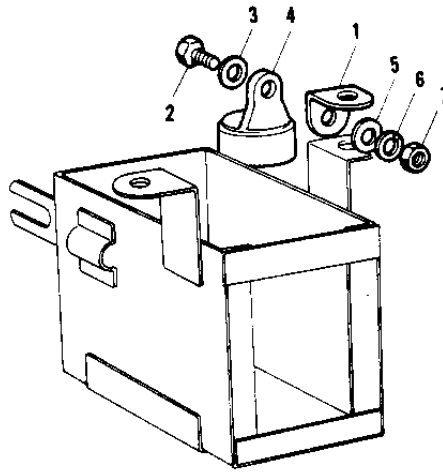

1970 Trail Boss PARTS DIAGRAM

TURN SIGNALS G4TR-B OPTIONAL ('70-'73)

10

G4TR

1970 Trail Boss PARTS LIST

TURN SIGNALS G4TR-B OPTIONAL ('70-'73)

ITEM NAME	PART NUMBER	QUANTITY
UNAVAILABLE IN PRICE BOOK (Ref # 1)	32064-005	1
BOLT, HEX HEAD, 6 X 16 (Ref # 2)	110B0600	1
WASHER PLAIN 6MM (Ref # 3)	411B0600	1
RELAY TURN SIGNAL (Ref # 4)	27002-005	1
WASHER 6.5X20X1.6T (Ref # 5)	92022-125	1
WASHER SPRING 6MM (Ref # 6)	461F0600	1
NUT 6MM (Ref # 7)	311B0600	1
LAMP-FRNT TURN SIGNAL (Ref # 8)	23040-031	2
LAMP-REAR TURN SIGNAL (Ref # 9)	23043-028	2
SCREW OVL CNTSNK 3X15 (Ref # 10)	222B0315A	8
LENS TURN SIGNAL LAMP (Ref # 11)	23048-011	4
BULB,6V 8W (Ref # 12)	92069-042	4
NUT,10MM (Ref # 13)	315N1000	4
WASHER PLAIN 10MM (Ref # 14)	410B1000	4
WASHER SPRING 10MM (Ref # 15)	461F1000	2
BAND,SHORT (Ref # 16)	92072-030	2