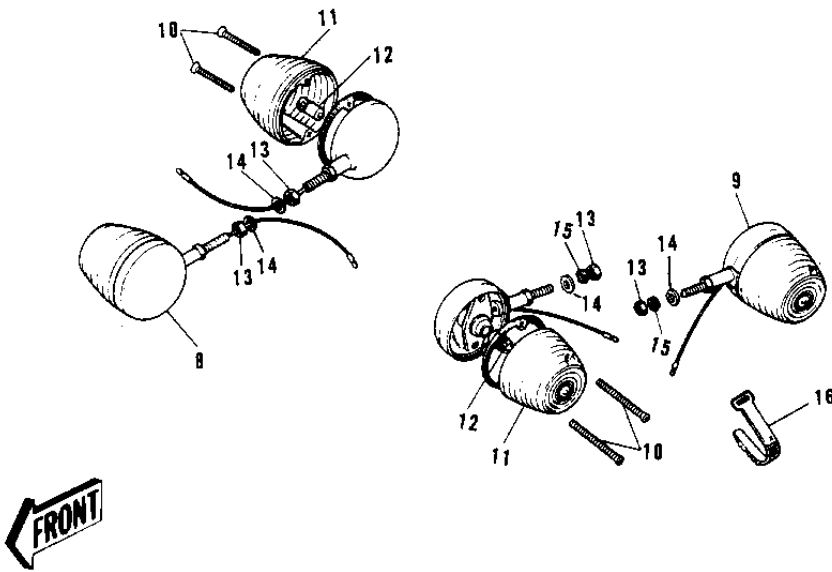

1970 Trail Boss PARTS DIAGRAM

TURN SIGNALS G4TR-B OPTIONAL ('70-'73)

10

G4TR

1970 Trail Boss PARTS LIST

TURN SIGNALS G4TR-B OPTIONAL ('70-'73)

ITEM NAME	PART NUMBER	QUANTITY
UNAVAILABLE IN PRICE BOOK (Ref # 1)	32064-005	1
BOLT, HEX HEAD, 6 X 16 (Ref # 2)	110B0600	1
WASHER PLAIN 6MM (Ref # 3)	411B0600	1
RELAY TURN SIGNAL (Ref # 4)	27002-005	1
WASHER 6.5X20X1.6T (Ref # 5)	92022-125	1
WASHER SPRING 6MM (Ref # 6)	461F0600	1
NUT 6MM (Ref # 7)	311B0600	1
LAMP-FRNT TURN SIGNAL (Ref # 8)	23040-031	2
LAMP-REAR TURN SIGNAL (Ref # 9)	23043-028	2
SCREW OVL CNTSNK 3X15 (Ref # 10)	222B0315A	8
LENS TURN SIGNAL LAMP (Ref # 11)	23048-011	4
BULB,6V 8W (Ref # 12)	92069-042	4
NUT,10MM (Ref # 13)	315N1000	4
WASHER PLAIN 10MM (Ref # 14)	410B1000	4
WASHER SPRING 10MM (Ref # 15)	461F1000	2
BAND,SHORT (Ref # 16)	92072-030	2