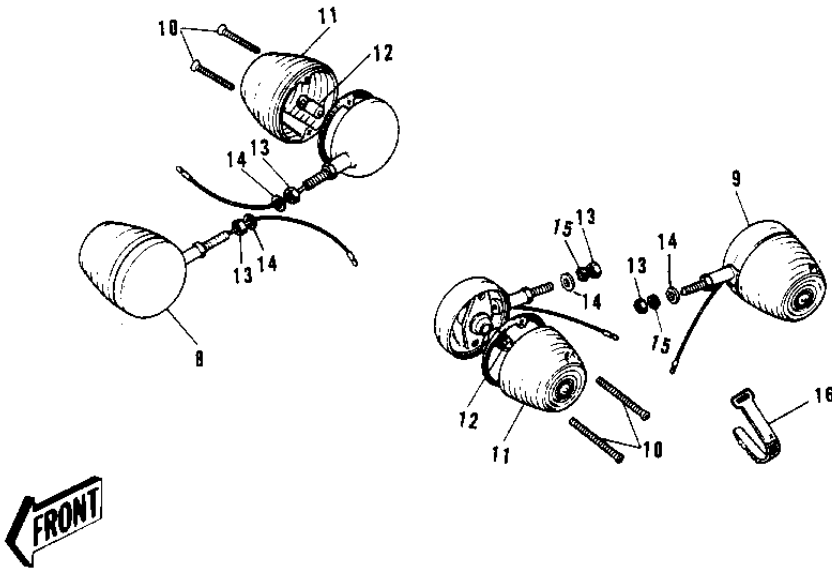

1971 G4TR-A PARTS DIAGRAM

TURN SIGNALS G4TR-B OPTIONAL ('70-'73)

10

G4TR

1971 G4TR-A PARTS LIST

TURN SIGNALS G4TR-B OPTIONAL ('70-'73)

ITEM NAME	PART NUMBER	QUANTITY
UNAVAILABLE IN PRICE BOOK (Ref # 1)	32064-005	
BOLT, HEX HEAD, 6 X 16 (Ref # 2)	110B0600	
WASHER PLAIN 6MM (Ref # 3)	411B0600	
RELAY TURN SIGNAL (Ref # 4)	27002-005	
WASHER 6.5X20X1.6T (Ref # 5)	92022-125	
WASHER SPRING 6MM (Ref # 6)	461F0600	
NUT 6MM (Ref # 7)	311B0600	
LAMP-FRNT TURN SIGNAL (Ref # 8)	23040-031	
LAMP-REAR TURN SIGNAL (Ref # 9)	23043-028	
SCREW OVL CNTSNK 3X15 (Ref # 10)	222B0315A	
LENS TURN SIGNAL LAMP (Ref # 11)	23048-011	
BULB,6V 8W (Ref # 12)	92069-042	
NUT,10MM (Ref # 13)	315N1000	
WASHER PLAIN 10MM (Ref # 14)	410B1000	
WASHER SPRING 10MM (Ref # 15)	461F1000	
BAND,SHORT (Ref # 16)	92072-030	