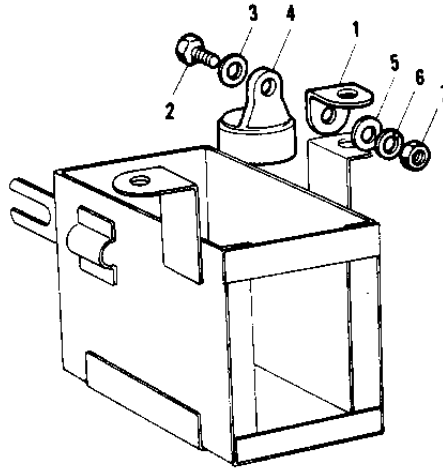

1971 G4TR-A PARTS DIAGRAM

TURN SIGNALS G4TR-B OPTIONAL ('70-'73)

10

G4TR

1971 G4TR-A PARTS LIST

TURN SIGNALS G4TR-B OPTIONAL ('70-'73)

ITEM NAME	PART NUMBER	QUANTITY
UNAVAILABLE IN PRICE BOOK (Ref # 1)	32064-005	
BOLT, HEX HEAD, 6 X 16 (Ref # 2)	110B0600	
WASHER PLAIN 6MM (Ref # 3)	411B0600	
RELAY TURN SIGNAL (Ref # 4)	27002-005	
WASHER 6.5X20X1.6T (Ref # 5)	92022-125	
WASHER SPRING 6MM (Ref # 6)	461F0600	
NUT 6MM (Ref # 7)	311B0600	
LAMP-FRNT TURN SIGNAL (Ref # 8)	23040-031	
LAMP-REAR TURN SIGNAL (Ref # 9)	23043-028	
SCREW OVL CNTSNK 3X15 (Ref # 10)	222B0315A	
LENS TURN SIGNAL LAMP (Ref # 11)	23048-011	
BULB,6V 8W (Ref # 12)	92069-042	
NUT,10MM (Ref # 13)	315N1000	
WASHER PLAIN 10MM (Ref # 14)	410B1000	
WASHER SPRING 10MM (Ref # 15)	461F1000	
BAND,SHORT (Ref # 16)	92072-030	