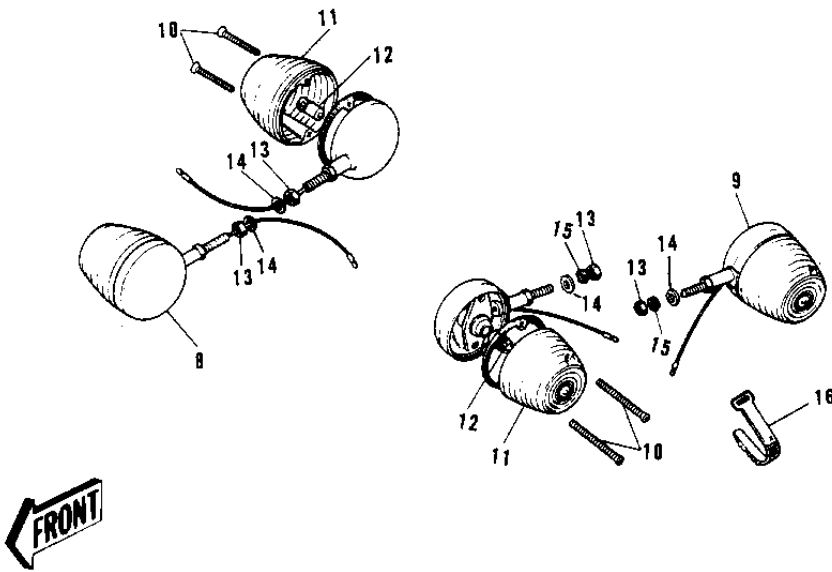

1972 G4TR-B PARTS DIAGRAM

TURN SIGNALS G4TR-B OPTIONAL ('70-'73)

10

G4TR

1972 G4TR-B PARTS LIST

TURN SIGNALS G4TR-B OPTIONAL ('70-'73)

ITEM NAME	PART NUMBER	QUANTITY
UNAVAILABLE IN PRICE BOOK (Ref # 1)	32064-005	
BOLT, HEX HEAD, 6 X 16 (Ref # 2)	110B0600	
WASHER PLAIN 6MM (Ref # 3)	411B0600	
RELAY TURN SIGNAL (Ref # 4)	27002-005	
WASHER 6.5X20X1.6T (Ref # 5)	92022-125	
WASHER SPRING 6MM (Ref # 6)	461F0600	
NUT 6MM (Ref # 7)	311B0600	
LAMP-FRNT TURN SIGNAL (Ref # 8)	23040-031	
LAMP-REAR TURN SIGNAL (Ref # 9)	23043-028	
SCREW OVL CNTSNK 3X15 (Ref # 10)	222B0315A	
LENS TURN SIGNAL LAMP (Ref # 11)	23048-011	
BULB,6V 8W (Ref # 12)	92069-042	
NUT,10MM (Ref # 13)	315N1000	
WASHER PLAIN 10MM (Ref # 14)	410B1000	
WASHER SPRING 10MM (Ref # 15)	461F1000	
BAND,SHORT (Ref # 16)	92072-030	