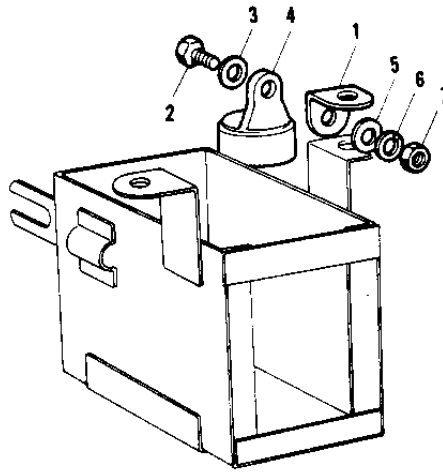

1972 G4TR-B PARTS DIAGRAM

TURN SIGNALS G4TR-B OPTIONAL ('70-'73)

10

G4TR

1972 G4TR-B PARTS LIST

TURN SIGNALS G4TR-B OPTIONAL ('70-'73)

ITEM NAME	PART NUMBER	QUANTITY
UNAVAILABLE IN PRICE BOOK (Ref # 1)	32064-005	
BOLT, HEX HEAD, 6 X 16 (Ref # 2)	110B0600	
WASHER PLAIN 6MM (Ref # 3)	411B0600	
RELAY TURN SIGNAL (Ref # 4)	27002-005	
WASHER 6.5X20X1.6T (Ref # 5)	92022-125	
WASHER SPRING 6MM (Ref # 6)	461F0600	
NUT 6MM (Ref # 7)	311B0600	
LAMP-FRNT TURN SIGNAL (Ref # 8)	23040-031	
LAMP-REAR TURN SIGNAL (Ref # 9)	23043-028	
SCREW OVL CNTSNK 3X15 (Ref # 10)	222B0315A	
LENS TURN SIGNAL LAMP (Ref # 11)	23048-011	
BULB,6V 8W (Ref # 12)	92069-042	
NUT,10MM (Ref # 13)	315N1000	
WASHER PLAIN 10MM (Ref # 14)	410B1000	
WASHER SPRING 10MM (Ref # 15)	461F1000	
BAND,SHORT (Ref # 16)	92072-030	