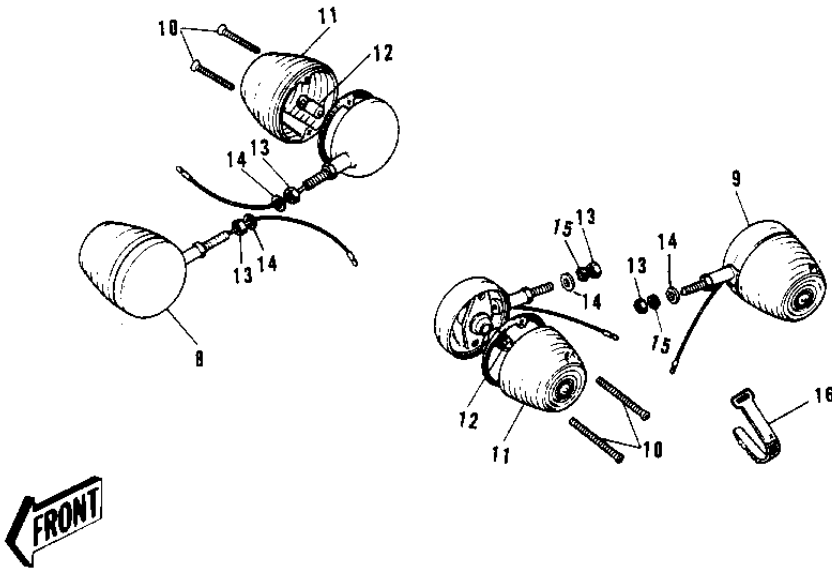

# 1975 G4TR-E PARTS DIAGRAM

TURN SIGNALS G4TR-B OPTIONAL ('70-'73)

10

**G4TR**

## 1975 G4TR-E PARTS LIST

TURN SIGNALS G4TR-B OPTIONAL ('70-'73)

ITEM NAME	PART NUMBER	QUANTITY
UNAVAILABLE IN PRICE BOOK (Ref # 1)	32064-005	1
BOLT, HEX HEAD, 6 X 16 (Ref # 2)	110B0600	1
WASHER PLAIN 6MM (Ref # 3)	411B0600	1
RELAY TURN SIGNAL (Ref # 4)	27002-005	1
WASHER 6.5X20X1.6T (Ref # 5)	92022-125	1
WASHER SPRING 6MM (Ref # 6)	461F0600	1
NUT 6MM (Ref # 7)	311B0600	1
LAMP-FRNT TURN SIGNAL (Ref # 8)	23040-031	2
LAMP-REAR TURN SIGNAL (Ref # 9)	23043-028	2
SCREW OVL CNTSNK 3X15 (Ref # 10)	222B0315A	8
LENS TURN SIGNAL LAMP (Ref # 11)	23048-011	4
BULB,6V 8W (Ref # 12)	92069-042	4
NUT,10MM (Ref # 13)	315N1000	4
WASHER PLAIN 10MM (Ref # 14)	410B1000	4
WASHER SPRING 10MM (Ref # 15)	461F1000	2
BAND,SHORT (Ref # 16)	92072-030	2