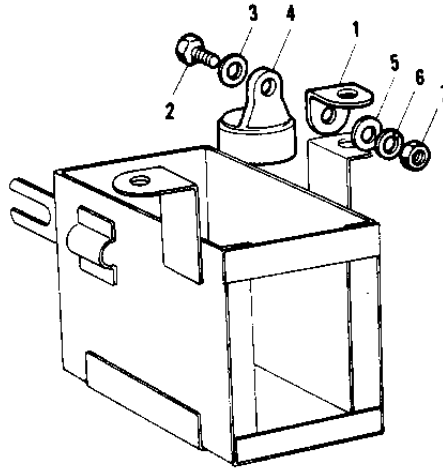

# 1975 G4TR-E PARTS DIAGRAM

TURN SIGNALS G4TR-B OPTIONAL ('70-'73)

10

**G4TR**

## 1975 G4TR-E PARTS LIST

TURN SIGNALS G4TR-B OPTIONAL ('70-'73)

ITEM NAME	PART NUMBER	QUANTITY
UNAVAILABLE IN PRICE BOOK (Ref # 1)	32064-005	1
BOLT, HEX HEAD, 6 X 16 (Ref # 2)	110B0600	1
WASHER PLAIN 6MM (Ref # 3)	411B0600	1
RELAY TURN SIGNAL (Ref # 4)	27002-005	1
WASHER 6.5X20X1.6T (Ref # 5)	92022-125	1
WASHER SPRING 6MM (Ref # 6)	461F0600	1
NUT 6MM (Ref # 7)	311B0600	1
LAMP-FRNT TURN SIGNAL (Ref # 8)	23040-031	2
LAMP-REAR TURN SIGNAL (Ref # 9)	23043-028	2
SCREW OVL CNTSNK 3X15 (Ref # 10)	222B0315A	8
LENS TURN SIGNAL LAMP (Ref # 11)	23048-011	4
BULB,6V 8W (Ref # 12)	92069-042	4
NUT,10MM (Ref # 13)	315N1000	4
WASHER PLAIN 10MM (Ref # 14)	410B1000	4
WASHER SPRING 10MM (Ref # 15)	461F1000	2
BAND,SHORT (Ref # 16)	92072-030	2