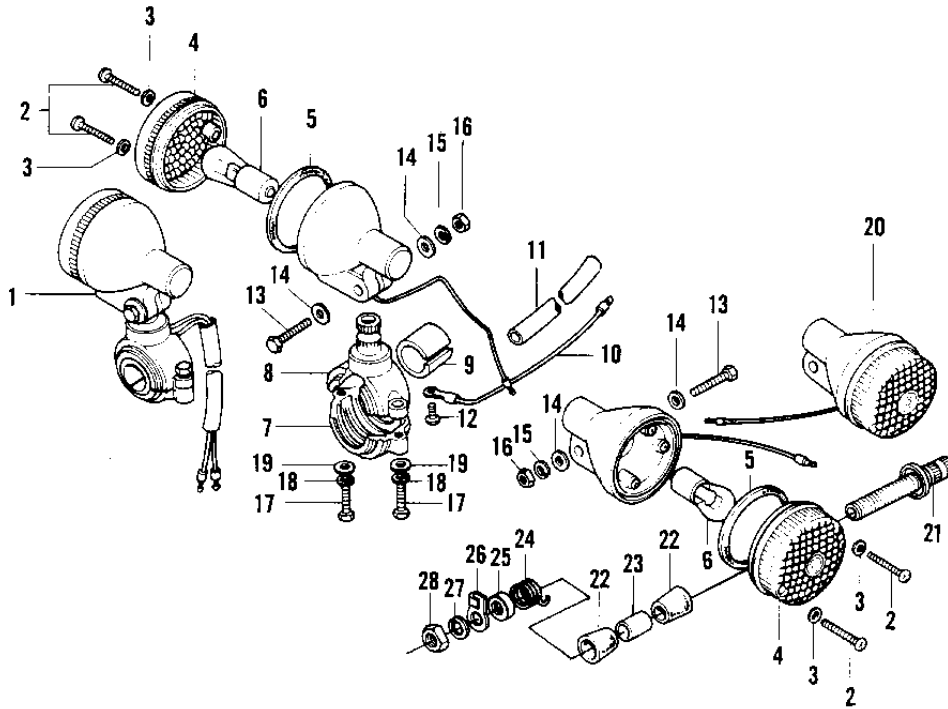

1972 G4TR-B PARTS DIAGRAM

TURN SIGNALS G4TR-C ('70-'73)

G4TR

1972 G4TR-B PARTS LIST

TURN SIGNALS G4TR-C ('70-'73)

ITEM NAME	PART NUMBER	QUANTITY
LAMP ASY-FR TURN SIG (Ref # 1)	23037-005	
SCREW-PAN HEAD,4X20 (Ref # 2)	220E0420A	
WASHER-PLAIN,4MM (Ref # 3)	23058-002	
LENS,TURN SIGNAL LAMP (Ref # 4)	23048-1001	
LENS,TURN SIGNAL LAMP (Ref # 4)	23048-1001	
GASKET-SIG LAMP LENS (Ref # 5)	23050-003	
BULB,6V 21CP (Ref # 6)	92069-056	
BRACKET,SIGNAL LAMP (Ref # 7)	23051-1013	
BRACKET,SIGNAL LAMP (Ref # 7)	23051-1013	
BRACKET,FRNT TURN SIG (Ref # 8)	23051-1004	
BRACKET,FRNT TURN SIG (Ref # 8)	23051-1004	
DAMPER RUBBER (Ref # 9)	23066-003	
WIRE-TURN SIGNAL LEAD (Ref # 10)	26011-061	
COVER-WIRING HARNESS (Ref # 11)	26009-004	
SCREW PAN HEAD 3X5 (Ref # 12)	220B0305A	
BOLT-UPSET (Ref # 13)	112G0630	
WASHER PLAIN 6MM (Ref # 14)	410B0600	
WASHER SPRING 6MM (Ref # 15)	461F0600	
NUT 6MM (Ref # 16)	311B0600	
BOLT (Ref # 17)	110N0516	
WASHER SPRING 5MM (Ref # 18)	461F0500	
WASHER-PLAIN,5MM (Ref # 19)	410D0500	
LAMP-REAR TURN SIGNAL (Ref # 20)	23040-033	
BKT-RR SIGNAL LAMP (Ref # 21)	23051-037	
DAMPER RUBBER (Ref # 22)	92075-148	
COLLAR 12.7X17.3X30 (Ref # 23)	92027-168	
SPRING (Ref # 24)	92081-111	
WASHER CUP 12.5X35X4T (Ref # 25)	92022-235	
CLAMP-RR SIGNAL LAMP (Ref # 26)	92037-087	