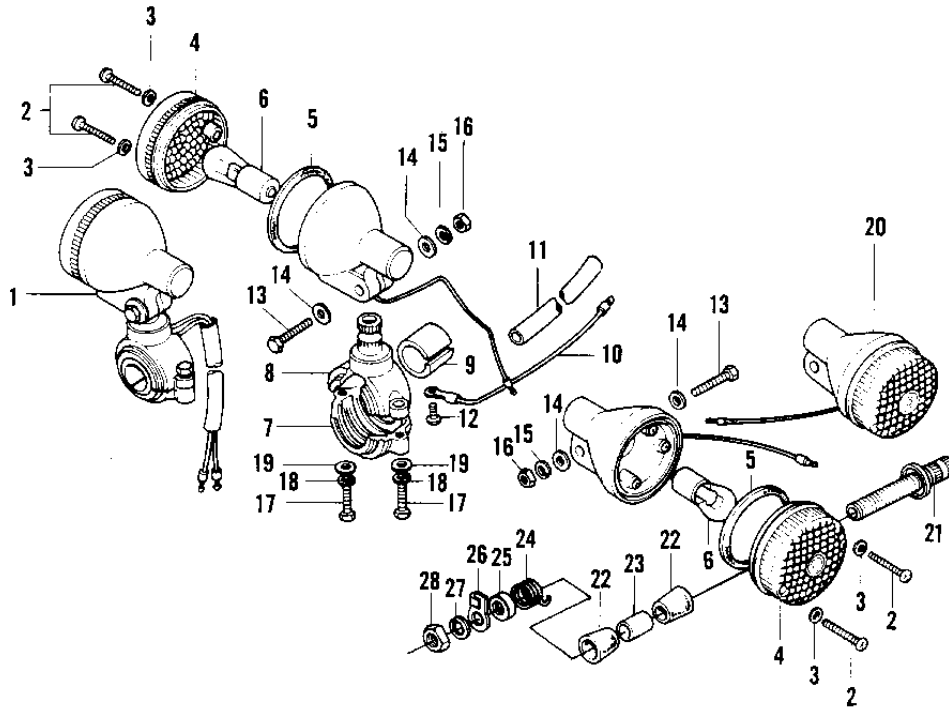

1976 KV100-A7 PARTS DIAGRAM

TURN SIGNALS G4TR-C ('70-'73)

G4TR

1976 KV100-A7 PARTS LIST

TURN SIGNALS G4TR-C ('70-'73)

ITEM NAME	PART NUMBER	QUANTITY
LAMP ASY-FR TURN SIG (Ref # 1)	23037-005	2
SCREW-PAN HEAD,4X20 (Ref # 2)	220E0420A	8
WASHER-PLAIN,4MM (Ref # 3)	23058-002	8
LENS,TURN SIGNAL LAMP (Ref # 4)	23048-1001	4
LENS,TURN SIGNAL LAMP (Ref # 4)	23048-1001	4
GASKET-SIG LAMP LENS (Ref # 5)	23050-003	4
BULB,6V 21CP (Ref # 6)	92069-056	4
BRACKET,SIGNAL LAMP (Ref # 7)	23051-1013	2
BRACKET,SIGNAL LAMP (Ref # 7)	23051-1013	2
BRACKET,FRNT TURN SIG (Ref # 8)	23051-1004	2
BRACKET,FRNT TURN SIG (Ref # 8)	23051-1004	2
DAMPER RUBBER (Ref # 9)	23066-003	2
WIRE-TURN SIGNAL LEAD (Ref # 10)	26011-061	2
COVER-WIRING HARNESS (Ref # 11)	26009-004	2
SCREW PAN HEAD 3X5 (Ref # 12)	220B0305A	2
BOLT-UPSET (Ref # 13)	112G0630	4
WASHER PLAIN 6MM (Ref # 14)	410B0600	8
WASHER SPRING 6MM (Ref # 15)	461F0600	4
NUT 6MM (Ref # 16)	311B0600	4
BOLT (Ref # 17)	110N0516	4
WASHER SPRING 5MM (Ref # 18)	461F0500	4
WASHER-PLAIN,5MM (Ref # 19)	410D0500	4
LAMP-REAR TURN SIGNAL (Ref # 20)	23040-033	2
BKT-RR SIGNAL LAMP (Ref # 21)	23051-037	2
DAMPER RUBBER (Ref # 22)	92075-148	4
COLLAR 12.7X17.3X30 (Ref # 23)	92027-168	2
SPRING (Ref # 24)	92081-111	2
WASHER CUP 12.5X35X4T (Ref # 25)	92022-235	2
CLAMP-RR SIGNAL LAMP (Ref # 26)	92037-087	2