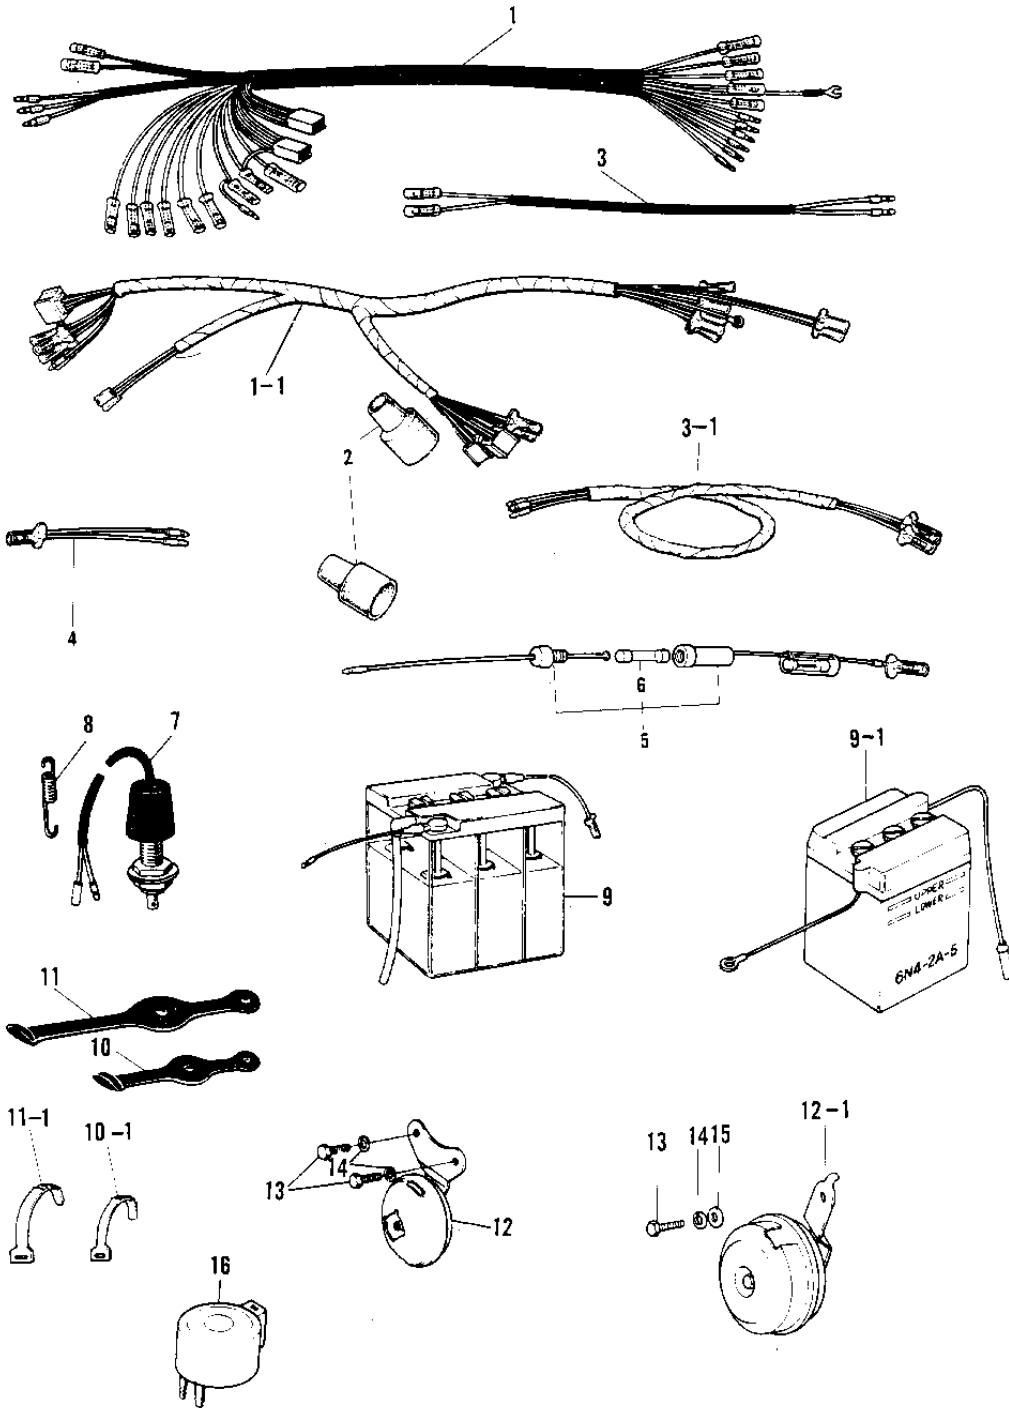

# 1973 G4TR-C PARTS DIAGRAM

CHASSIS ELECTRICAL EQUIPMENT (70-73)

# 1973 G4TR-C PARTS LIST

## CHASSIS ELECTRICAL EQUIPMENT ('70-'73)

ITEM NAME	PART NUMBER	QUANTITY
WIRING HARNESS MAIN (Ref # 1)	26001-049	
WIRING HARNESS-MAIN (Ref # 1-1)	26001-068	
WIRING HARNESS-MAIN (Ref # 1-1)	26001-074	
COVER WIRING HARNESS (Ref # 2)	26009-003	
WIRING HARNWSS REAR (Ref # 3)	26002-027	
WIRING HARNESS-REAR (Ref # 3-1)	26002-029	
WIRING HARNESS-REAR (Ref # 3-1)	26002-037	
LEAD WIRE (Ref # 4)	26011-042	
FUES ASSY (Ref # 5)	26004-008	
FUSE 10A (Ref # 6)	26006-003	
SWITCH BRAKE LAMP (Ref # 7)	27010-006	
SWITCH-BRAKE LAMP (Ref # 7)	27010-020	
SWITCH-BRAKE LAMP (Ref # 7)	27010-020	
SPRING BRAKE LAMP SW (Ref # 8)	27011-004	
YUA BAT 6N2-2A-3 (Ref # 9)	K26012-019	
YUA BAT 6N4-2A-5 (Ref # 9-1)	K26012-020	
BAND RUBBER (Ref # 10)	92072-013	
BAND RUBBER (Ref # 10)	92072-013	
BAND,SHORT (Ref # 10-1)	92072-030	
BAND RUBBER (Ref # 11)	92072-018	
BAND RUBBER (Ref # 11)	92072-018	
BAND,LONG (Ref # 11-1)	92072-032	
HORN (Ref # 12)	27003-063	
HORN (Ref # 12)	27003-063	
HORN (Ref # 12-1)	27003-056	
HORN (Ref # 12-1)	27003-056	
BOLT,6X10 (Ref # 13)	112G0610	
BOLT-SMALL-UPSET,8X16 (Ref # 13)	115G0816	
WASHER SPRING 6MM (Ref # 14)	461F0600	