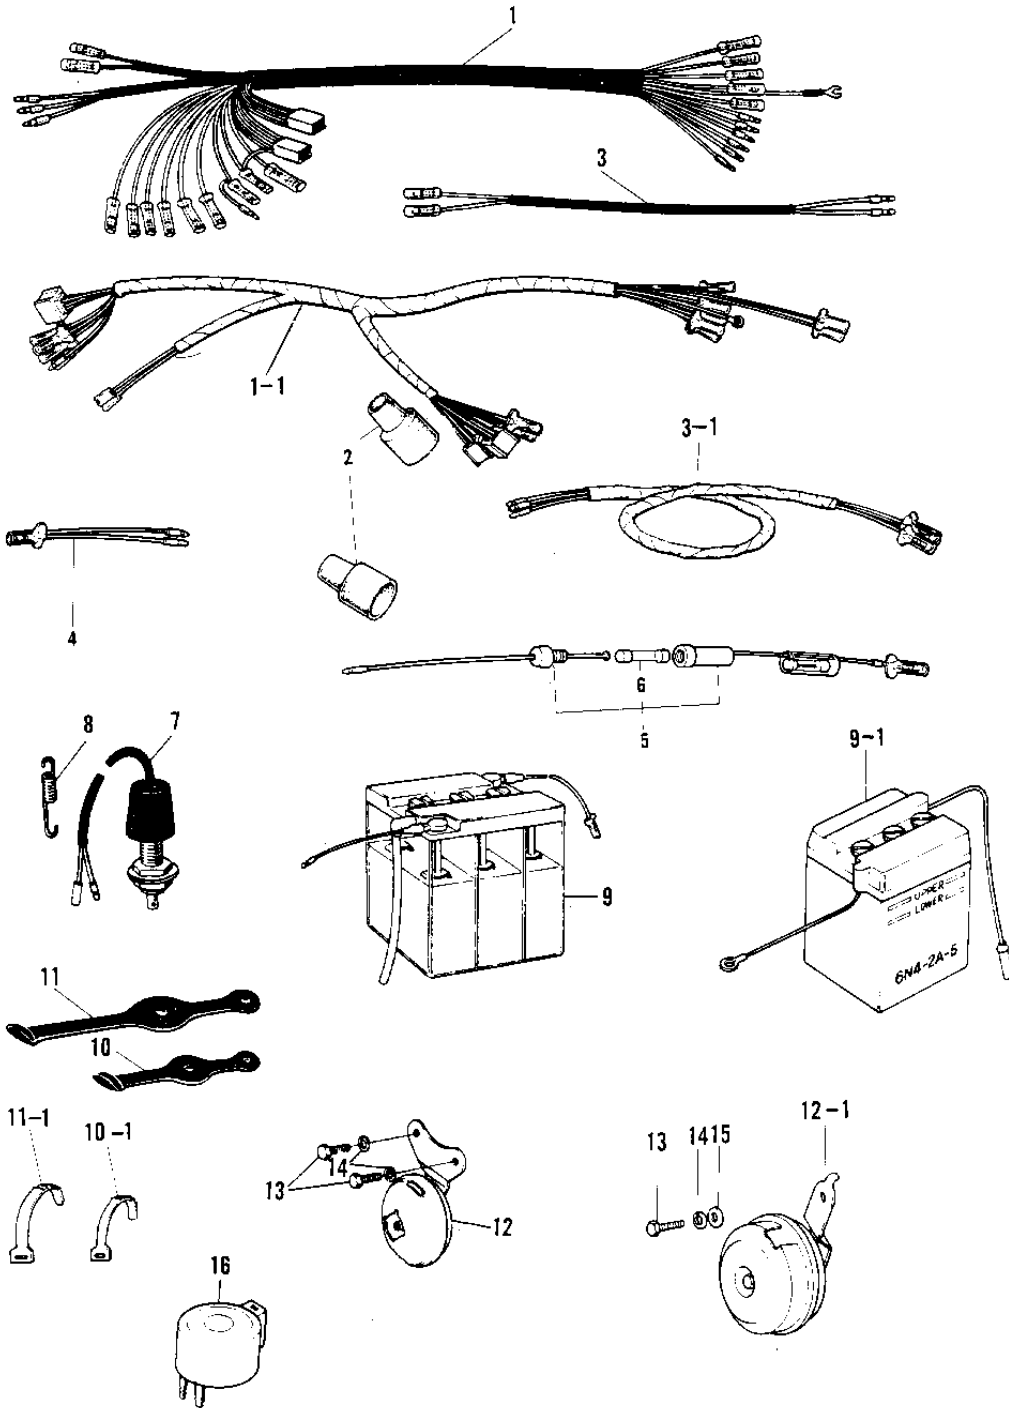

# 1974 G4TR-D PARTS DIAGRAM

CHASSIS ELECTRICAL EQUIPMENT ('70-'73)

# 1974 G4TR-D PARTS LIST

## CHASSIS ELECTRICAL EQUIPMENT ('70-'73)

ITEM NAME	PART NUMBER	QUANTITY
WIRING HARNESS MAIN (Ref # 1)	26001-049	
WIRING HARNESS-MAIN (Ref # 1-1)	26001-068	
WIRING HARNESS-MAIN (Ref # 1-1)	26001-074	
COVER WIRING HARNESS (Ref # 2)	26009-003	
WIRING HARNWSS REAR (Ref # 3)	26002-027	
WIRING HARNESS-REAR (Ref # 3-1)	26002-029	
WIRING HARNESS-REAR (Ref # 3-1)	26002-037	
LEAD WIRE (Ref # 4)	26011-042	
FUES ASSY (Ref # 5)	26004-008	
FUSE 10A (Ref # 6)	26006-003	
SWITCH BRAKE LAMP (Ref # 7)	27010-006	
SWITCH-BRAKE LAMP (Ref # 7)	27010-020	
SWITCH-BRAKE LAMP (Ref # 7)	27010-020	
SPRING BRAKE LAMP SW (Ref # 8)	27011-004	
YUA BAT 6N2-2A-3 (Ref # 9)	K26012-019	
YUA BAT 6N4-2A-5 (Ref # 9-1)	K26012-020	
BAND RUBBER (Ref # 10)	92072-013	
BAND RUBBER (Ref # 10)	92072-013	
BAND,SHORT (Ref # 10-1)	92072-030	
BAND RUBBER (Ref # 11)	92072-018	
BAND RUBBER (Ref # 11)	92072-018	
BAND,LONG (Ref # 11-1)	92072-032	
HORN (Ref # 12)	27003-063	
HORN (Ref # 12)	27003-063	
HORN (Ref # 12-1)	27003-056	
HORN (Ref # 12-1)	27003-056	
BOLT,6X10 (Ref # 13)	112G0610	
BOLT-SMALL-UPSET,8X16 (Ref # 13)	115G0816	
WASHER SPRING 6MM (Ref # 14)	461F0600	