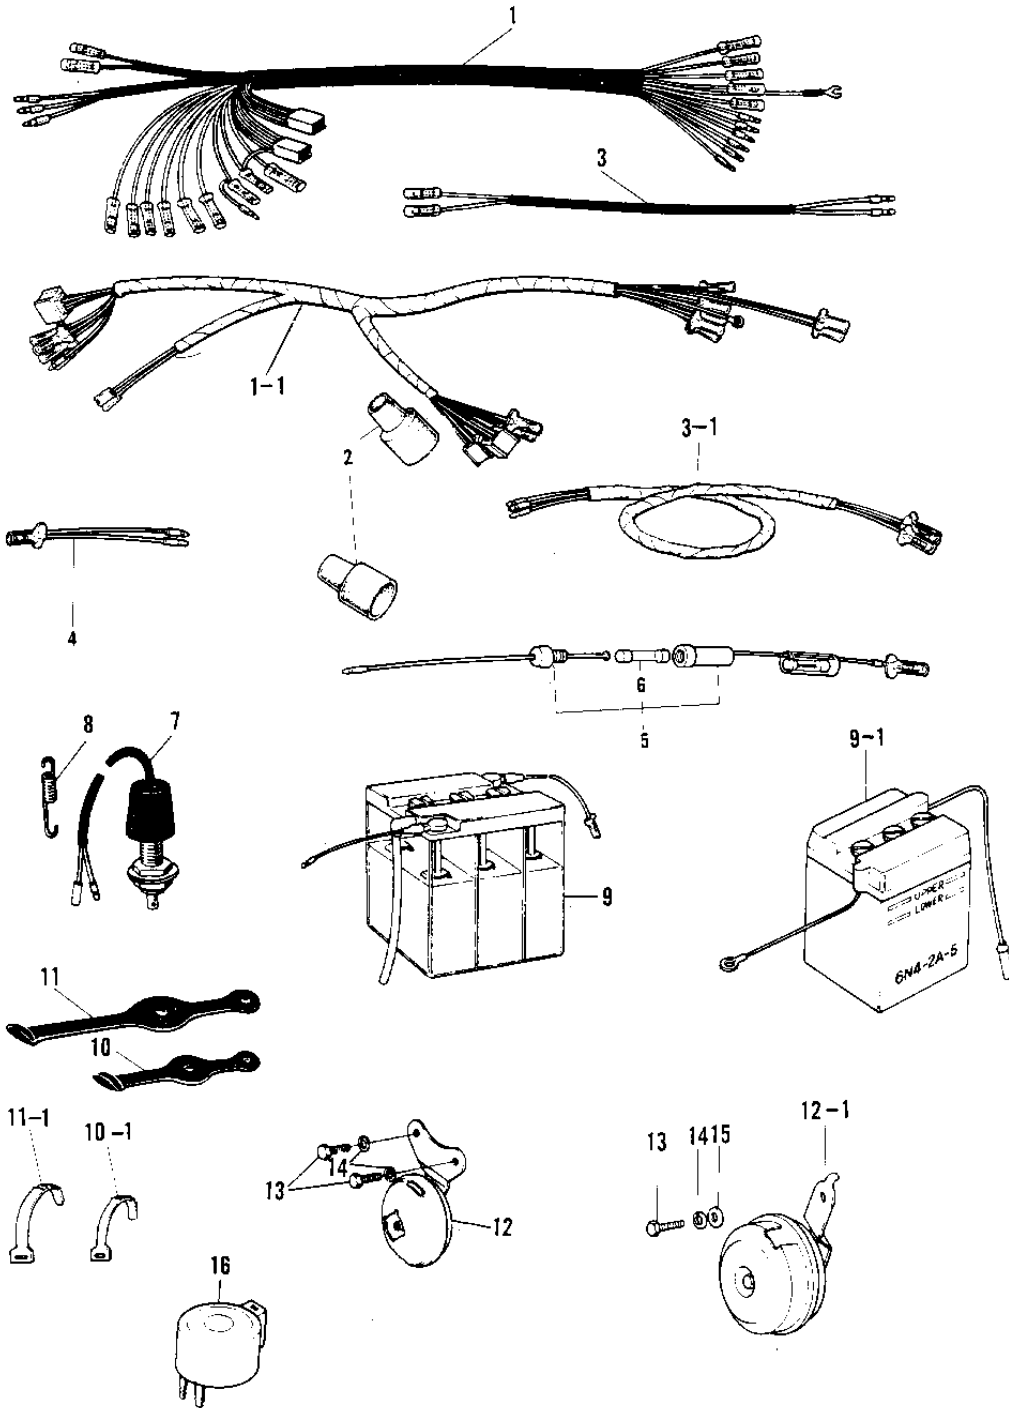

1974 G4TR-D PARTS DIAGRAM

CHASSIS ELECTRICAL EQUIPMENT ('70-'73)

1974 G4TR-D PARTS LIST

CHASSIS ELECTRICAL EQUIPMENT ('70-'73)

ITEM NAME	PART NUMBER	QUANTITY
WIRING HARNESS MAIN (Ref # 1)	26001-049	
WIRING HARNESS-MAIN (Ref # 1-1)	26001-068	
WIRING HARNESS-MAIN (Ref # 1-1)	26001-074	
COVER WIRING HARNESS (Ref # 2)	26009-003	
WIRING HARNWSS REAR (Ref # 3)	26002-027	
WIRING HARNESS-REAR (Ref # 3-1)	26002-029	
WIRING HARNESS-REAR (Ref # 3-1)	26002-037	
LEAD WIRE (Ref # 4)	26011-042	
FUES ASSY (Ref # 5)	26004-008	
FUSE 10A (Ref # 6)	26006-003	
SWITCH BRAKE LAMP (Ref # 7)	27010-006	
SWITCH-BRAKE LAMP (Ref # 7)	27010-020	
SWITCH-BRAKE LAMP (Ref # 7)	27010-020	
SPRING BRAKE LAMP SW (Ref # 8)	27011-004	
YUA BAT 6N2-2A-3 (Ref # 9)	K26012-019	
YUA BAT 6N4-2A-5 (Ref # 9-1)	K26012-020	
BAND RUBBER (Ref # 10)	92072-013	
BAND RUBBER (Ref # 10)	92072-013	
BAND,SHORT (Ref # 10-1)	92072-030	
BAND RUBBER (Ref # 11)	92072-018	
BAND RUBBER (Ref # 11)	92072-018	
BAND,LONG (Ref # 11-1)	92072-032	
HORN (Ref # 12)	27003-063	
HORN (Ref # 12)	27003-063	
HORN (Ref # 12-1)	27003-056	
HORN (Ref # 12-1)	27003-056	
BOLT,6X10 (Ref # 13)	112G0610	
BOLT-SMALL-UPSET,8X16 (Ref # 13)	115G0816	
WASHER SPRING 6MM (Ref # 14)	461F0600	