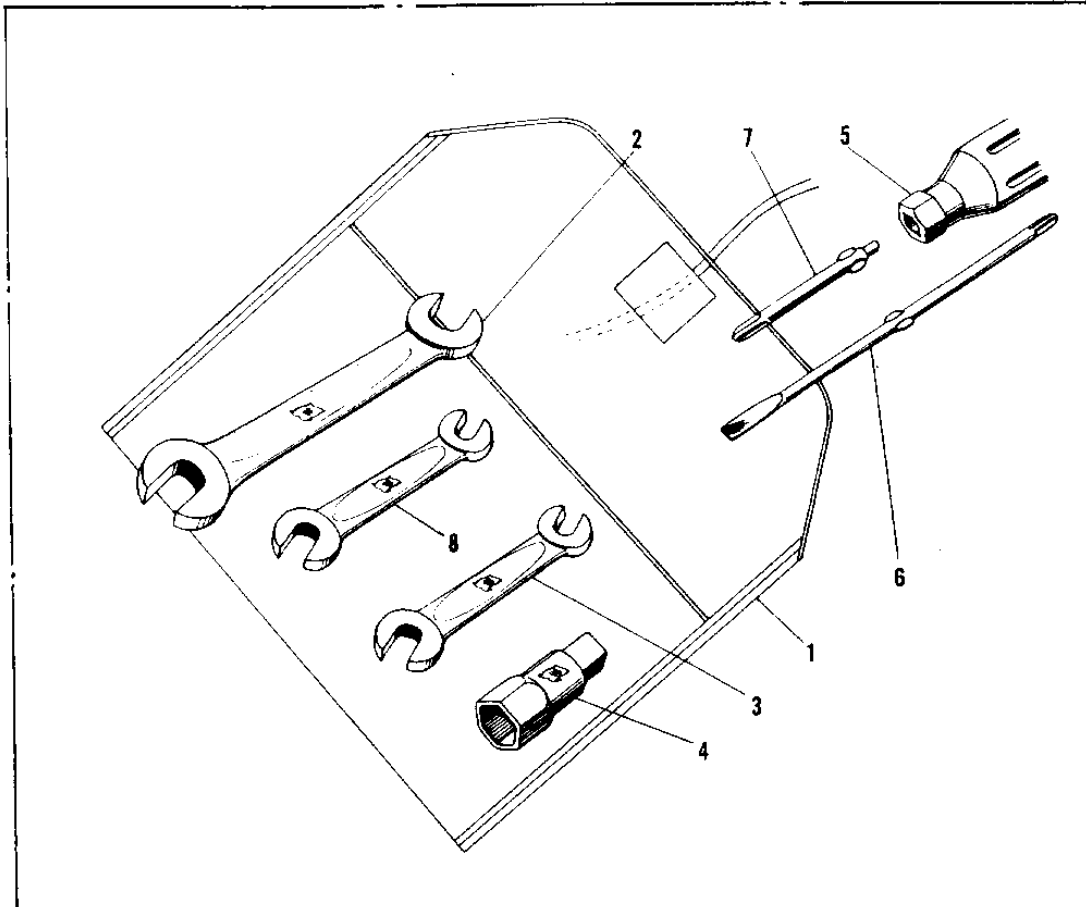

# 1970 Trail Boss PARTS DIAGRAM

OWNER TOOLS G4TR/A/B (70-'73)

**G4TR/A**

# 1970 Trail Boss PARTS LIST

OWNER TOOLS G4TR/A/B ('70-'73)

ITEM NAME	PART NUMBER	QUANTITY
BAG,TOOL (Ref # 1)	56008-008	1
*** N.L.A.*** (Canada) (Ref # 2)	960B1719	1
*** N.L.A.*** (Canada) (Ref # 3)	960B1014	1
92110-012 (Canada) (Ref # 4)	92110-003	1
UNAVAILABLE IN PRICE BOOK (Ref # 5)	92106-003	1
TOOL-DRIVER (Ref # 6)	92107-1052	1
SCREW DRIVER #3 PHILIP (Ref # 7)	92107-005	1
UNAVAILABLE IN PRICE BOOK (Ref # 8)	960B1013	1
LIQUID GASKET (Ref # 9)	92104-002	X
*** N.L.A.*** (Canada) (Ref # 10)	56007-019	1