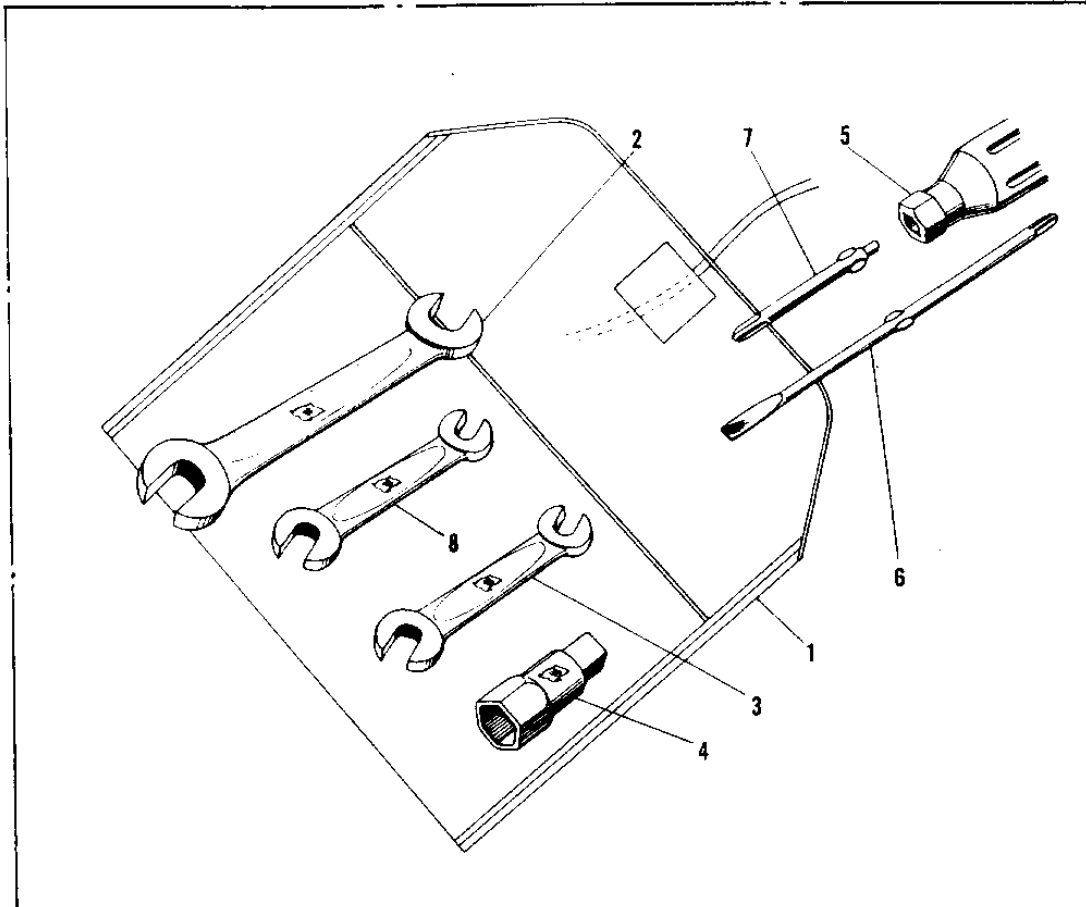

1974 G4TR-D PARTS DIAGRAM

OWNER TOOLS G4TR/A/B (70-'73)

10

10

9

G4TR/A

|

1974 G4TR-D PARTS LIST

OWNER TOOLS G4TR/A/B ('70-'73)

ITEM NAME	PART NUMBER	QUANTITY
BAG,TOOL (Ref # 1)	56008-008	
*** N.L.A.*** (Canada) (Ref # 2)	960B1719	
*** N.L.A.*** (Canada) (Ref # 3)	960B1014	
92110-012 (Canada) (Ref # 4)	92110-003	
UNAVAILABLE IN PRICE BOOK (Ref # 5)	92106-003	
TOOL-DRIVER (Ref # 6)	92107-1052	
SCREW DRIVER #3 PHLIP (Ref # 7)	92107-005	
UNAVAILABLE IN PRICE BOOK (Ref # 8)	960B1013	
LIQUID GASKET (Ref # 9)	92104-002	
*** N.L.A.*** (Canada) (Ref # 10)	56007-019	