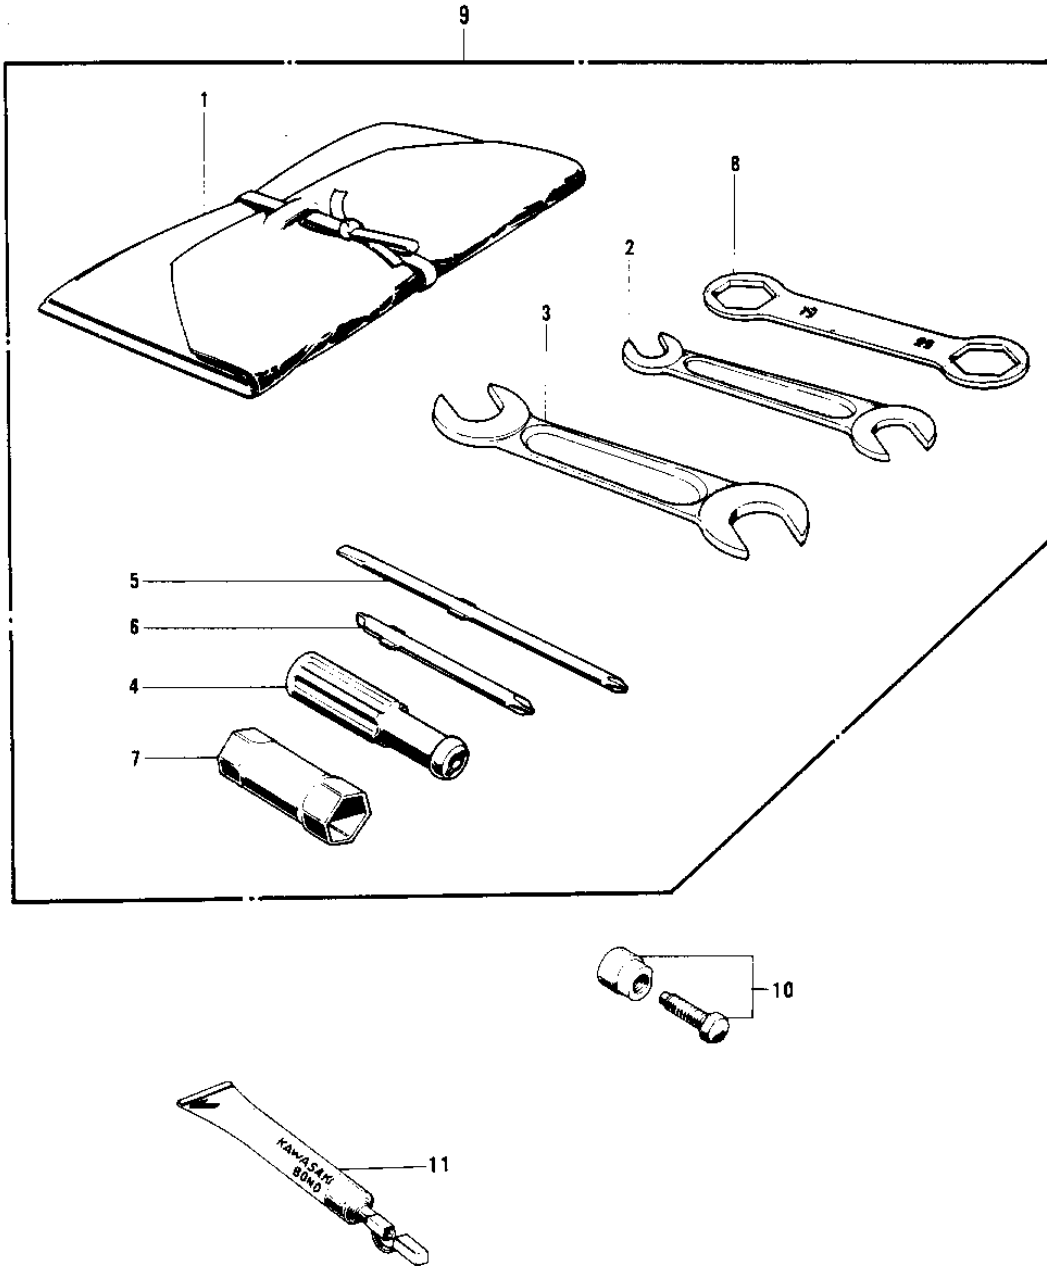

1970 Trail Boss PARTS DIAGRAM

OWNER TOOLS G4TR-C (70-73)

1C

G4TR

1970 Trail Boss PARTS LIST

OWNER TOOLS G4TR-C ('70-'73)

ITEM NAME	PART NUMBER	QUANTITY
BAG,TOOL (Ref # 1)	56008-008	1
*** N.L.A.*** (Canada) (Ref # 2)	960B1014	1
UNAVAILABLE IN PRICE BOOK (Ref # 3)	960B1317	1
92106-1001 (Canada) (Ref # 4)	92106-002	1
TOOL-DRIVER (Ref # 5)	92107-1052	1
SCREW DRIVER #3 PHLIP (Ref # 6)	92107-005	1
UNAVAILABLE IN PRICE BOOK (Ref # 7)	92110-006	1
WRENCH-BOX,19X22 (Ref # 8)	92109-004	1
UNAVAILABLE IN PRICE BOOK (Ref # 9)	56007-027	1
57001-252 (Canada) (Ref # 10)	56019-033	1
LIQUID GASKET (Ref # 11)	92104-002	X