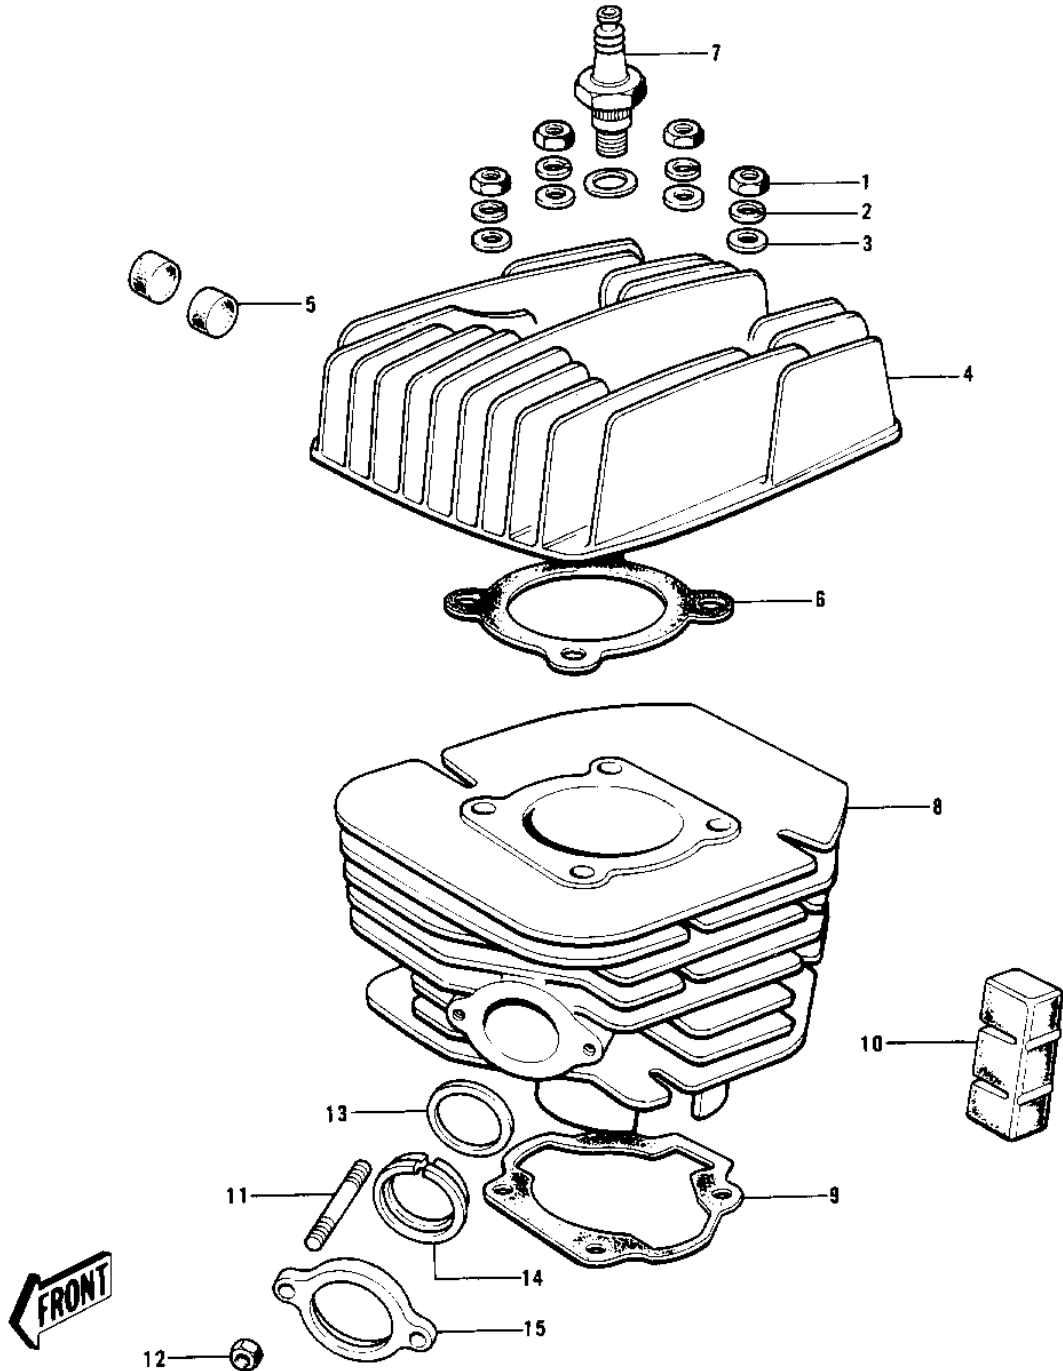

1972 G4TR-B PARTS DIAGRAM

CYLINDER HEAD/CYLINDER (74-75)

1972 G4TR-B PARTS LIST

CYLINDER HEAD/CYLINDER ('74-'75)

ITEM NAME	PART NUMBER	QUANTITY
NUT,8MM (Ref # 1)	311B0800	
WASHER SPRING 8MM (Ref # 2)	461F0800	
WASHER PLAIN 8MM (Ref # 3)	410B0800	
CYLINDER HEAD,F.BLACK (Ref # 4)	11001-090-21	
DAMPER RUBBER-CYL-HD (Ref # 5)	92075-109	
GASKET CYLINDER HEAD (Ref # 6)	11004-033	
SPARK PLUG B7HS (Ref # 7)	B7HS	
CYLINDER,FLAT BLACK (Ref # 8)	11005-115-21	
CYLINDER-ENGINE (Ref # 8)	11005-1141	
GASKET,CYLINDER BASE (Ref # 9)	11060-1200	
DAMPER RUBBER,CYLINDR (Ref # 10)	92075-213	
STUD,6MM (Ref # 11)	92004-051	
NUT (Ref # 12)	92019-008	
GASKET,EXHAUST PIPE (Ref # 13)	11009-1992	
INSERT,EXH PIPE HLDR (Ref # 14)	18070-009	
HOLDER,EXH PIPE,BLACK (Ref # 15)	18069-052-21	