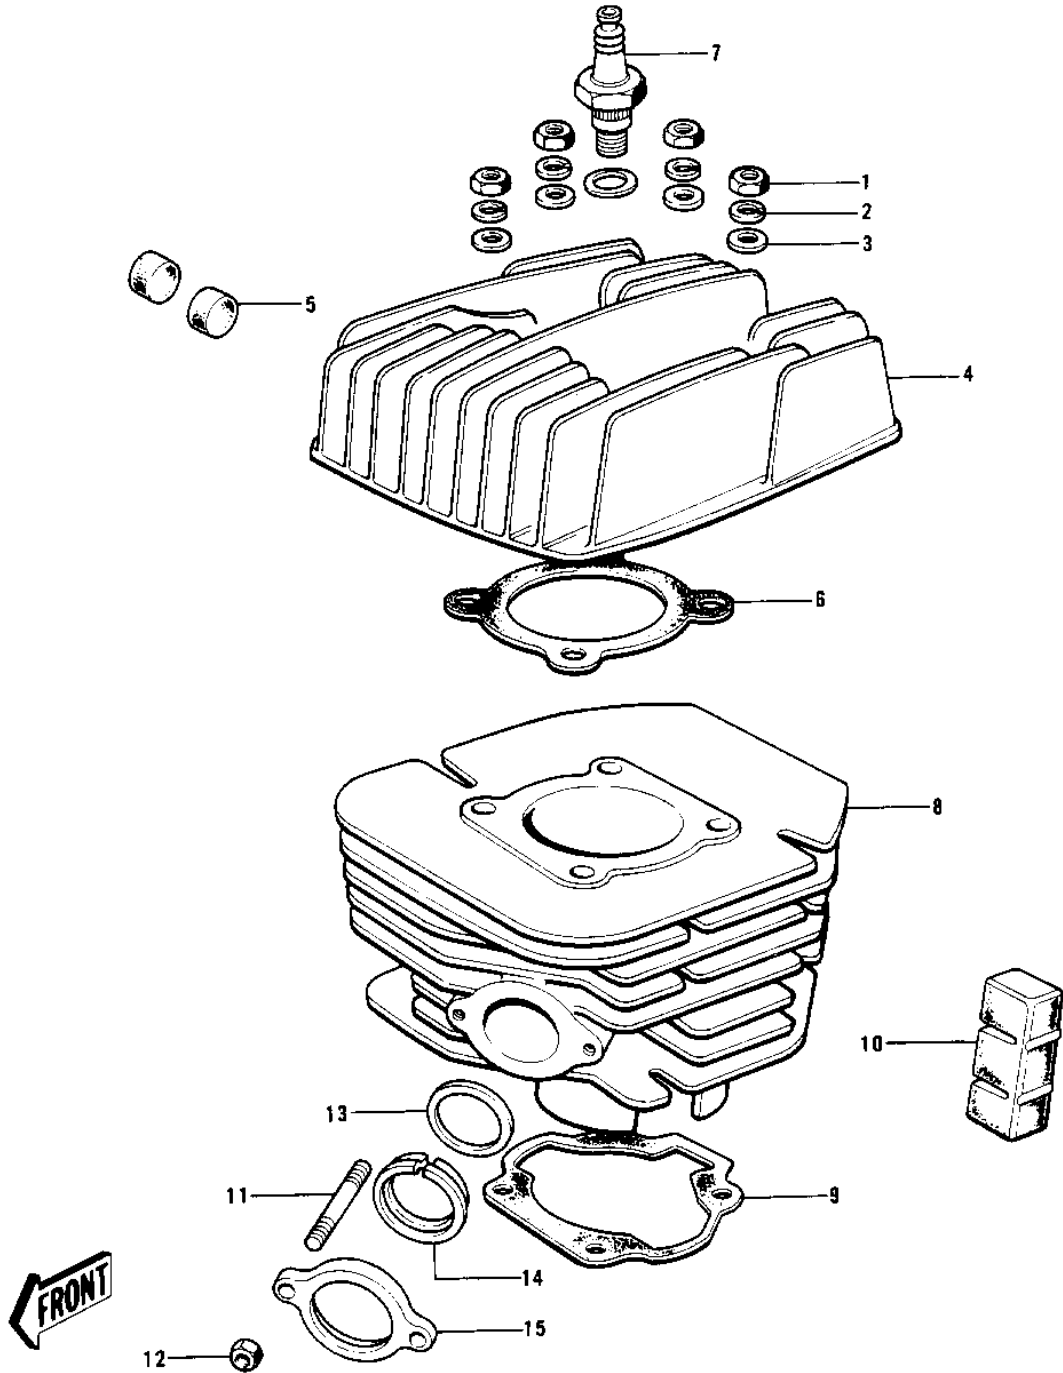

1974 G4TR-D PARTS DIAGRAM

CYLINDER HEAD/CYLINDER (74-'75)

1974 G4TR-D PARTS LIST

CYLINDER HEAD/CYLINDER ('74-'75)

ITEM NAME	PART NUMBER	QUANTITY
NUT,8MM (Ref # 1)	311B0800	
WASHER SPRING 8MM (Ref # 2)	461F0800	
WASHER PLAIN 8MM (Ref # 3)	410B0800	
CYLINDER HEAD,F.BLACK (Ref # 4)	11001-090-21	
DAMPER RUBBER-CYL-HD (Ref # 5)	92075-109	
GASKET CYLINDER HEAD (Ref # 6)	11004-033	
SPARK PLUG B7HS (Ref # 7)	B7HS	
CYLINDER,FLAT BLACK (Ref # 8)	11005-115-21	
CYLINDER-ENGINE (Ref # 8)	11005-1141	
GASKET,CYLINDER BASE (Ref # 9)	11060-1200	
DAMPER RUBBER,CYLINDR (Ref # 10)	92075-213	
STUD,6MM (Ref # 11)	92004-051	
NUT (Ref # 12)	92019-008	
GASKET,EXHAUST PIPE (Ref # 13)	11009-1992	
INSERT,EXH PIPE HLDR (Ref # 14)	18070-009	
HOLDER,EXH PIPE,BLACK (Ref # 15)	18069-052-21	