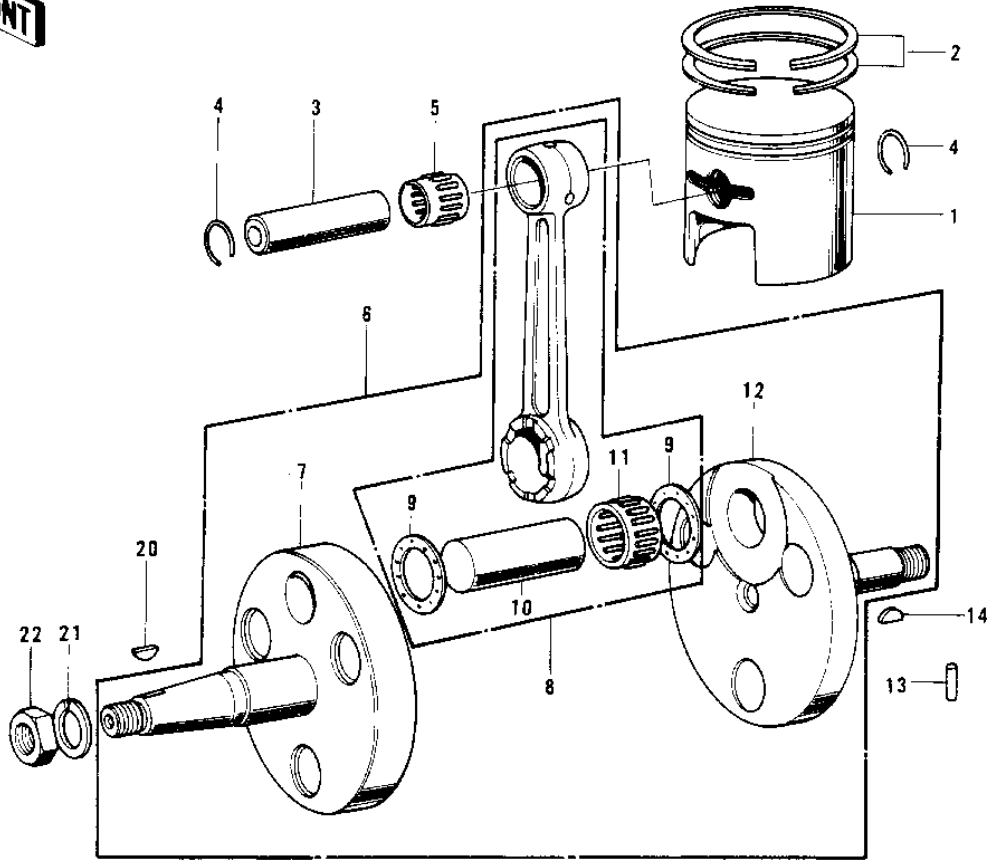

1972 G4TR-B PARTS DIAGRAM

CRANKSHAFT/PISTON/ROTARY VALVE ('74-'75)

1972 G4TR-B PARTS LIST

CRANKSHAFT/PISTON/ROTARY VALVE ('74-'75)

ITEM NAME	PART NUMBER	QUANTITY
-----------	-------------	----------