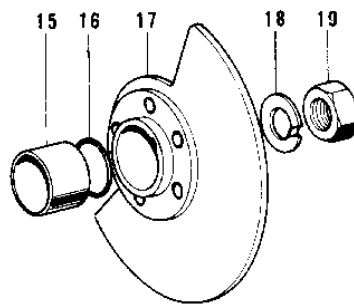

1972 G4TR-B PARTS DIAGRAM

CRANKSHAFT/PISTON/ROTARY VALVE ('74-'75)

1972 G4TR-B PARTS LIST

CRANKSHAFT/PISTON/ROTARY VALVE ('74-'75)

ITEM NAME	PART NUMBER	QUANTITY
-----------	-------------	----------