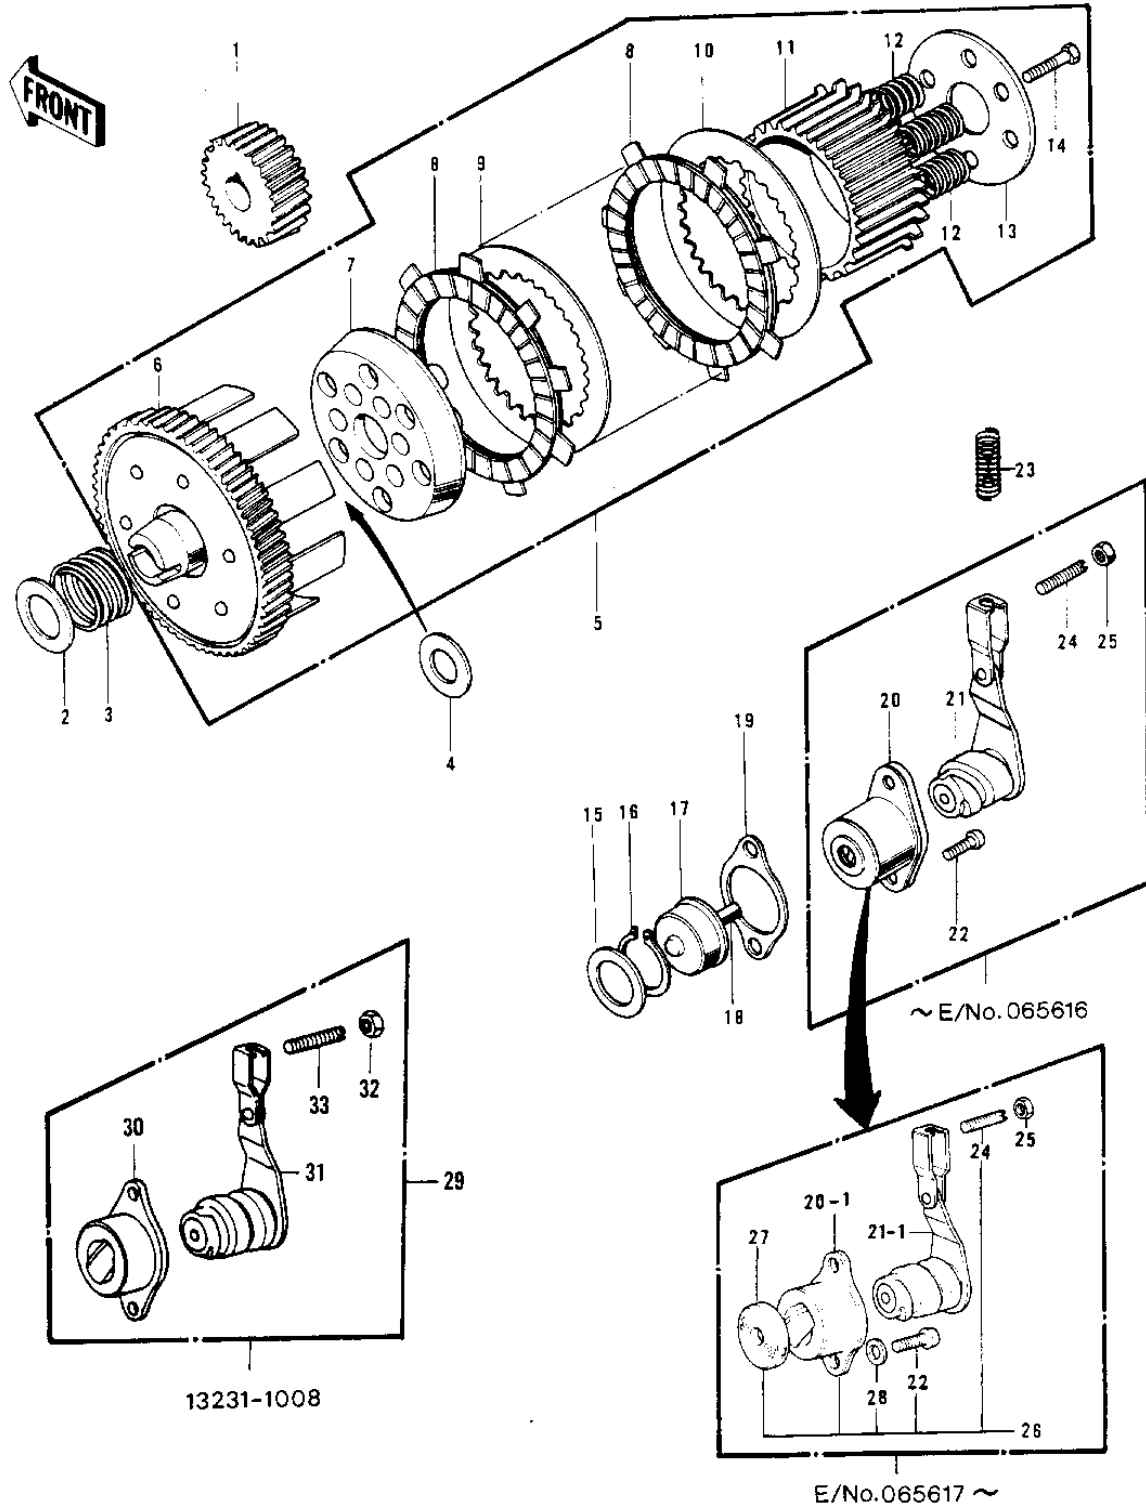

1975 G4TR-E PARTS DIAGRAM

CLUTCH (74-75)

1975 G4TR-E PARTS LIST

CLUTCH ('74-'75)

ITEM NAME	PART NUMBER	QUANTITY
PINION,PRIMARY (Ref # 1)	13121-032	1
PINION,PRIMARY (Ref # 1)	13121-032	1
WASHER PLAIN (Ref # 2)	92022-057	1
SPRING CLUTCH DAMPER (Ref # 3)	92081-015	1
WASHER THRUST CLUTCH (Ref # 4)	92022-054	1
CLUTCH-ASSY (Ref # 5)	13081-028	1
HOUSING CLUTCH (Ref # 6)	13095-022	1
WHEEL,CLUTCH (Ref # 7)	13086-1002	1
PLATE-FRICTION (Ref # 8)	13088-1103	4
PLATE-CLUTCH,STEEL (Ref # 9)	13089-1009	1
PLATE CLUTCH OUTER (Ref # 10)	13090-004	1
HUB,CLUTCH (Ref # 11)	13087-1011	1
SPRING CLUTCH (Ref # 12)	92081-012	6
HOLDER,CLUTCH SPRING (Ref # 13)	13091-1115	1
BOLT-UPSET (Ref # 14)	112G0516	6
WASHER THRUST (Ref # 15)	92022-053	1
CIRCLIP 16MM (Ref # 16)	480J1600	1
PUSHER CLUTCH SPRING (Ref # 17)	13113-003	1
PIN DOWEL 7X10 (Ref # 18)	610A0710	1
PIN,DOWEL,7X14 (Ref # 18)	610A0714	1
GASKET,CLUTCH RELEASE (Ref # 19)	11060-1197	1
RELEASE SET,CLUTCH (Ref # 20)	13231-013	X
RELEASE-ASSY-CLUTCH (Ref # 20-1)	13231-1008	X
RELEASE-ASSY-CLUTCH (Ref # 21)	13231-1008	X
RELEASE-ASSY-CLUTCH (Ref # 21-1)	13231-1008	X
SCREW PAN HEAD 6X16 (Ref # 22)	220B0616	2
SPRING-CLUTCH RELEASE (Ref # 23)	92081-096	1
SCREW SLOTTED 6X28 (Ref # 24)	291Z0628	1
SCREW SLOTTED 6X28 (Ref # 24)	291Z0628	X

1975 G4TR-E PARTS LIST

CLUTCH ('74-'75)

ITEM NAME	PART NUMBER	QUANTITY
NUT 6MM (Ref # 25)	311B0600	1
RELEASE SET,CLUTCH (Ref # 26)	13231-013	1
OIL SEAL (Ref # 27)	92050-071	1
WASHER PLAIN 6MM (Ref # 28)	410B0600	2
RELEASE-ASSY-CLUTCH (Ref # 29)	13231-1008	1
RELEASE-CLUTCH OUTER (Ref # 30)	13118-1001	1
RELEASE-COMP-CLUTCH,I (Ref # 31)	13102-1016	1
NUT 6MM (Ref # 32)	312B0600	1
SCREW,SLOTTED,6X16 (Ref # 33)	291H0616	1