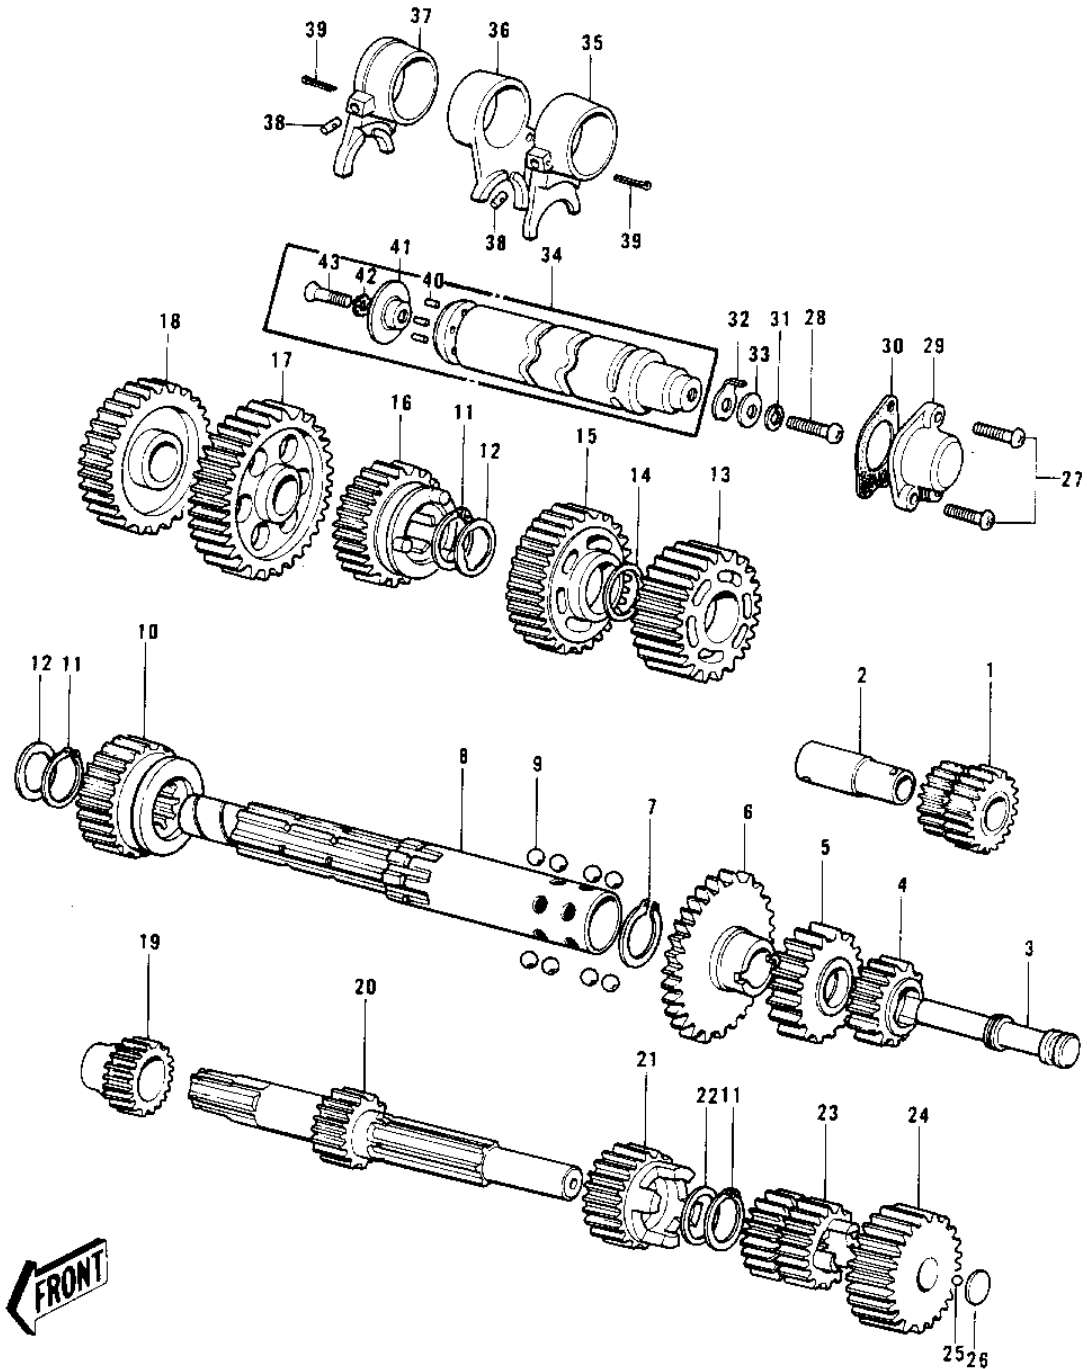

1970 Trail Boss PARTS DIAGRAM

TRANSMISSION/CHANGE DRUM 1/2 ('74-'75)

1970 Trail Boss PARTS LIST

TRANSMISSION/CHANGE DRUM 1/2 ('74-'75)

ITEM NAME	PART NUMBER	QUANTITY
GEAR COUNTER (Ref # 1)	13177-005	1
GEAR,COUNTER SHAFT (Ref # 1)	13177-007	1
SHAFT COUNTER (Ref # 2)	13180-001	1
ROD,SHIFT (Ref # 3)	49047-1005	1
GEAR LOW (Ref # 4)	13177-001	1
GEAR,LOW (Ref # 4)	13177-006	1
GEAR HIGH (Ref # 5)	13177-004	1
ENGINE SPROCKET 15T (Ref # 6)	13144-038	1
CIRCLIP 24MM (Ref # 7)	480J2400	1
SHAFT-OUTPUT (Ref # 8)	13128-035	1
BALL STEEL 5/16" (Ref # 9)	600A1000	8
TOP GEAR OUTPUT SHAFT (Ref # 10)	13137-012	1
CIRCLIP (Ref # 11)	92033-014	3
WASHER-LOCK (Ref # 12)	92024-030	2
3RD GEAR OUTPUT SHAFT (Ref # 13)	13133-005	1
WASHER THRUST (Ref # 14)	92022-146	1
2ND GEAR OUTPUT SHAFT (Ref # 15)	13131-008	1
GEAR-TRANSMISSION SPU (Ref # 16)	13129-1708	1
LOW GEAR OUTPUT SHAFT (Ref # 17)	13129-010	1
IDLE GEAR (Ref # 18)	13073-004	1
PINION KICKSTARTER (Ref # 19)	13075-004	1
SHAFT,DRIVE (Ref # 20)	13127-032	1
4TH GEAR,DRIVE (Ref # 21)	13129-1053	1
WASHER THRUST (Ref # 22)	92022-118	1
2ND&3RD GEAR,DRIVE (Ref # 23)	13129-1052	1
GEAR,INPUT TOP,24T (Ref # 24)	13129-1927	1
BALL STEEL 7/32" (Ref # 25)	600A0700	1
WASHER THRUST (Ref # 26)	92022-115	1
SCREW PAN HEAD 6X16 (Ref # 27)	220B0616	2