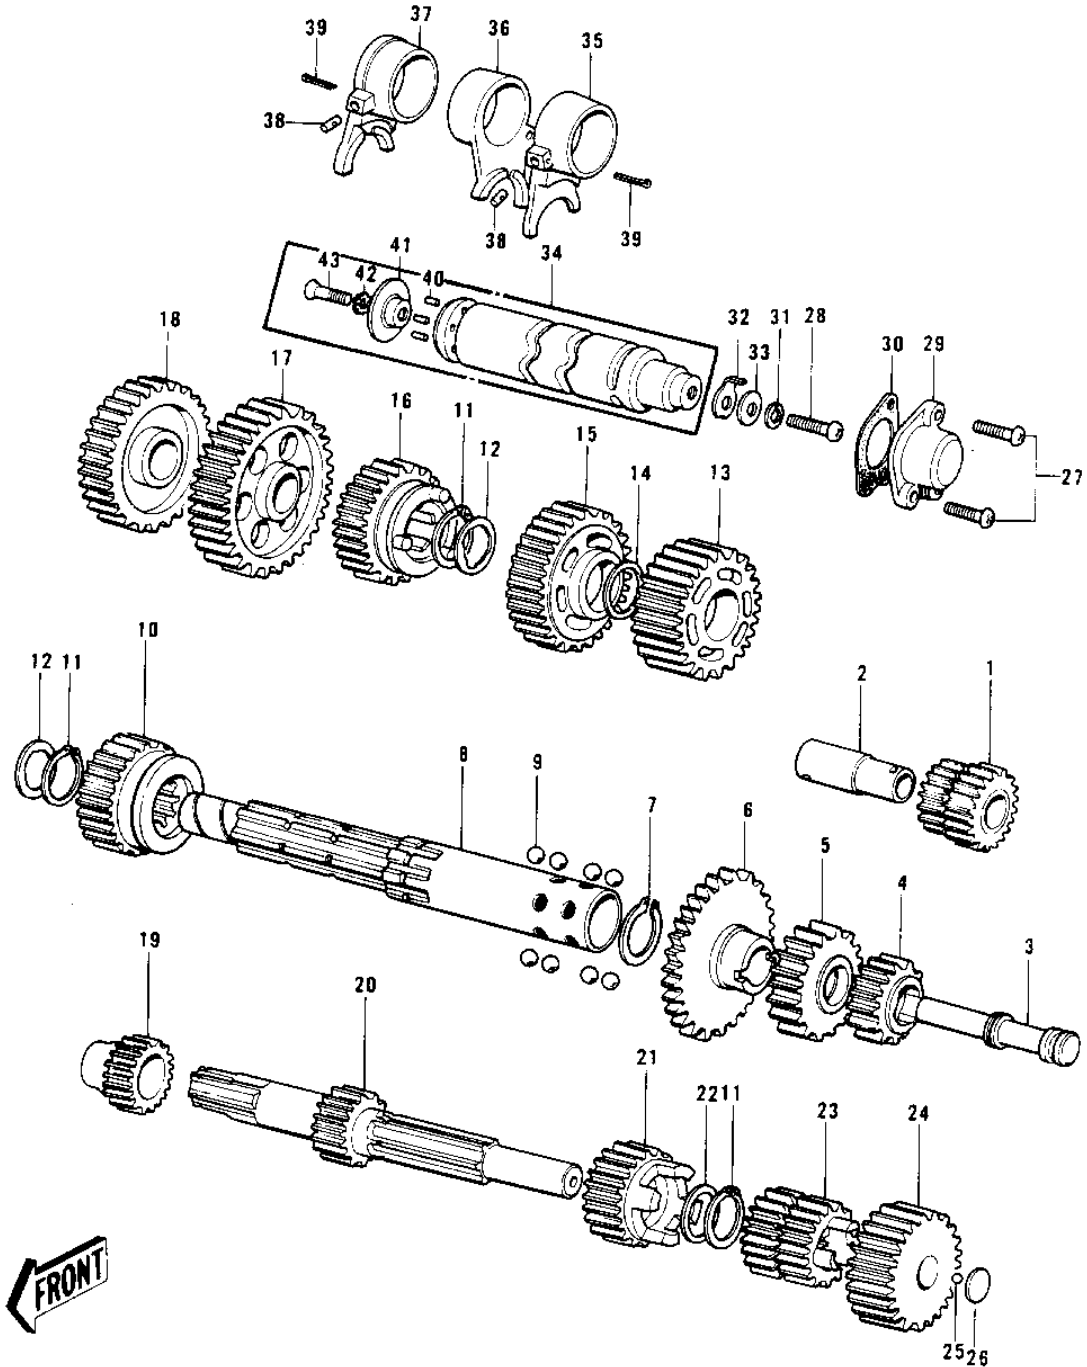

1970 Trail Boss PARTS DIAGRAM

TRANSMISSION/CHANGE DRUM 1/2 ('74-'75)

1970 Trail Boss PARTS LIST

TRANSMISSION/CHANGE DRUM 1/2 ('74-'75)

ITEM NAME	PART NUMBER	QUANTITY
-----------	-------------	----------