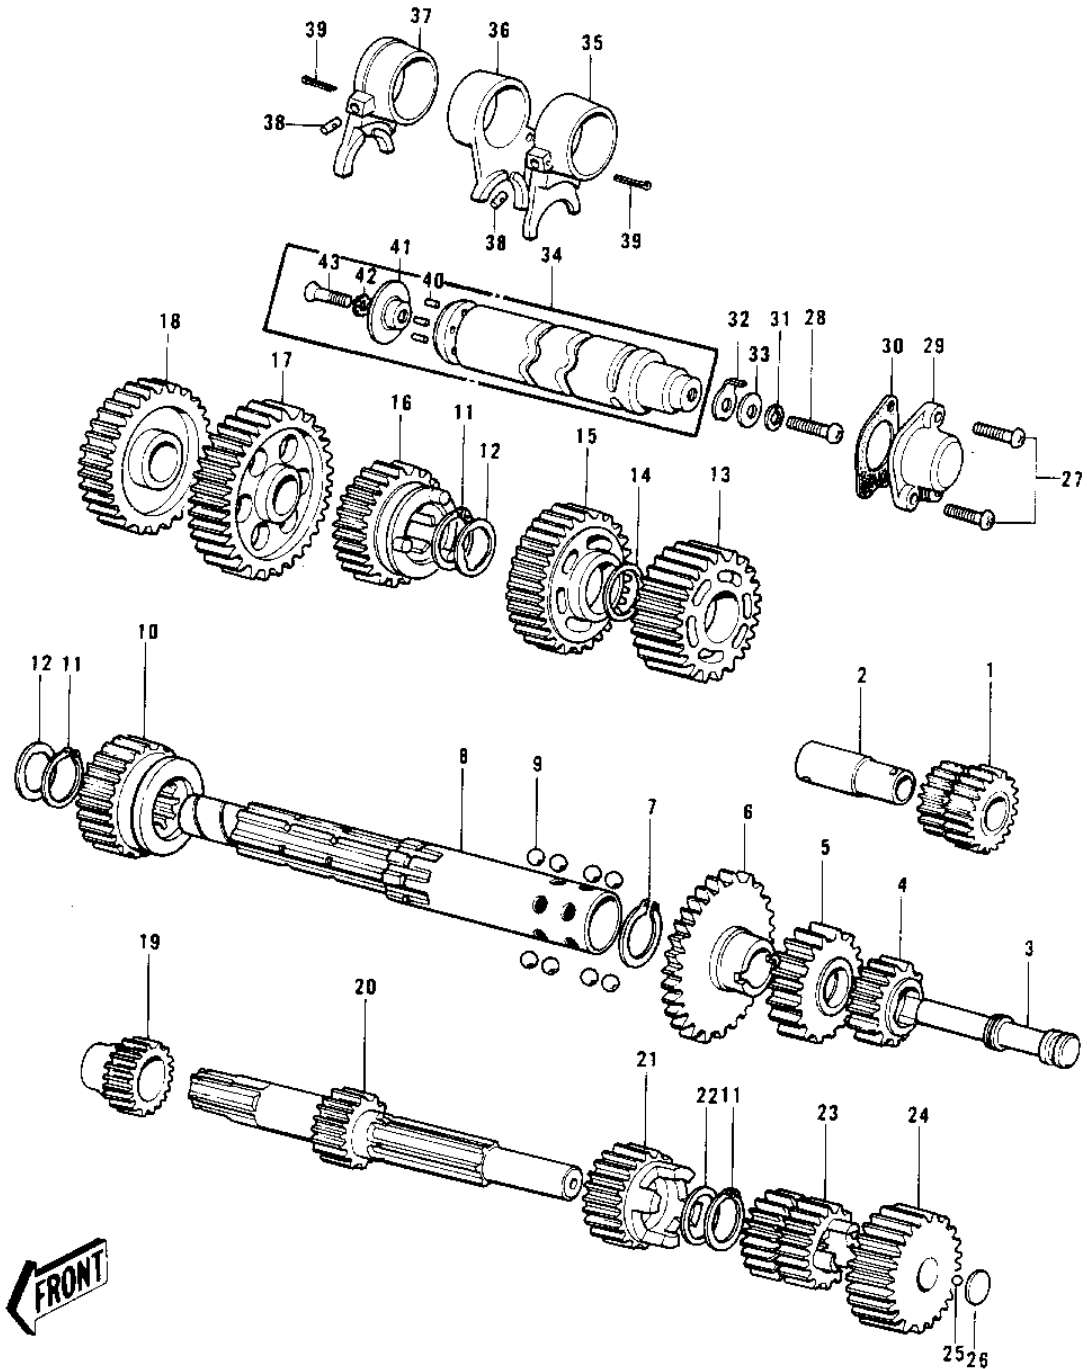

1972 G4TR-B PARTS DIAGRAM

TRANSMISSION/CHANGE DRUM 1/2 ('74-'75)

1972 G4TR-B PARTS LIST

TRANSMISSION/CHANGE DRUM 1/2 ('74-'75)

| ITEM NAME | PART NUMBER | QUANTITY |
|----------------------------------|-------------|----------|
| GEAR COUNTER (Ref # 1) | 13177-005 | |
| GEAR,COUNTER SHAFT (Ref # 1) | 13177-007 | |
| SHAFT COUNTER (Ref # 2) | 13180-001 | |
| ROD,SHIFT (Ref # 3) | 49047-1005 | |
| GEAR LOW (Ref # 4) | 13177-001 | |
| GEAR,LOW (Ref # 4) | 13177-006 | |
| GEAR HIGH (Ref # 5) | 13177-004 | |
| ENGINE SPROCKET 15T (Ref # 6) | 13144-038 | |
| CIRCLIP 24MM (Ref # 7) | 480J2400 | |
| SHAFT-OUTPUT (Ref # 8) | 13128-035 | |
| BALL STEEL 5/16" (Ref # 9) | 600A1000 | |
| TOP GEAR OUTPUT SHAFT (Ref # 10) | 13137-012 | |
| CIRCLIP (Ref # 11) | 92033-014 | |
| WASHER-LOCK (Ref # 12) | 92024-030 | |
| 3RD GEAR OUTPUT SHAFT (Ref # 13) | 13133-005 | |
| WASHER THRUST (Ref # 14) | 92022-146 | |
| 2ND GEAR OUTPUT SHAFT (Ref # 15) | 13131-008 | |
| GEAR-TRANSMISSION SPU (Ref # 16) | 13129-1708 | |
| LOW GEAR OUTPUT SHAFT (Ref # 17) | 13129-010 | |
| IDLE GEAR (Ref # 18) | 13073-004 | |
| PINION KICKSTARTER (Ref # 19) | 13075-004 | |
| SHAFT,DRIVE (Ref # 20) | 13127-032 | |
| 4TH GEAR,DRIVE (Ref # 21) | 13129-1053 | |
| WASHER THRUST (Ref # 22) | 92022-118 | |
| 2ND&3RD GEAR,DRIVE (Ref # 23) | 13129-1052 | |
| GEAR,INPUT TOP,24T (Ref # 24) | 13129-1927 | |
| BALL STEEL 7/32" (Ref # 25) | 600A0700 | |
| WASHER THRUST (Ref # 26) | 92022-115 | |
| SCREW PAN HEAD 6X16 (Ref # 27) | 220B0616 | |