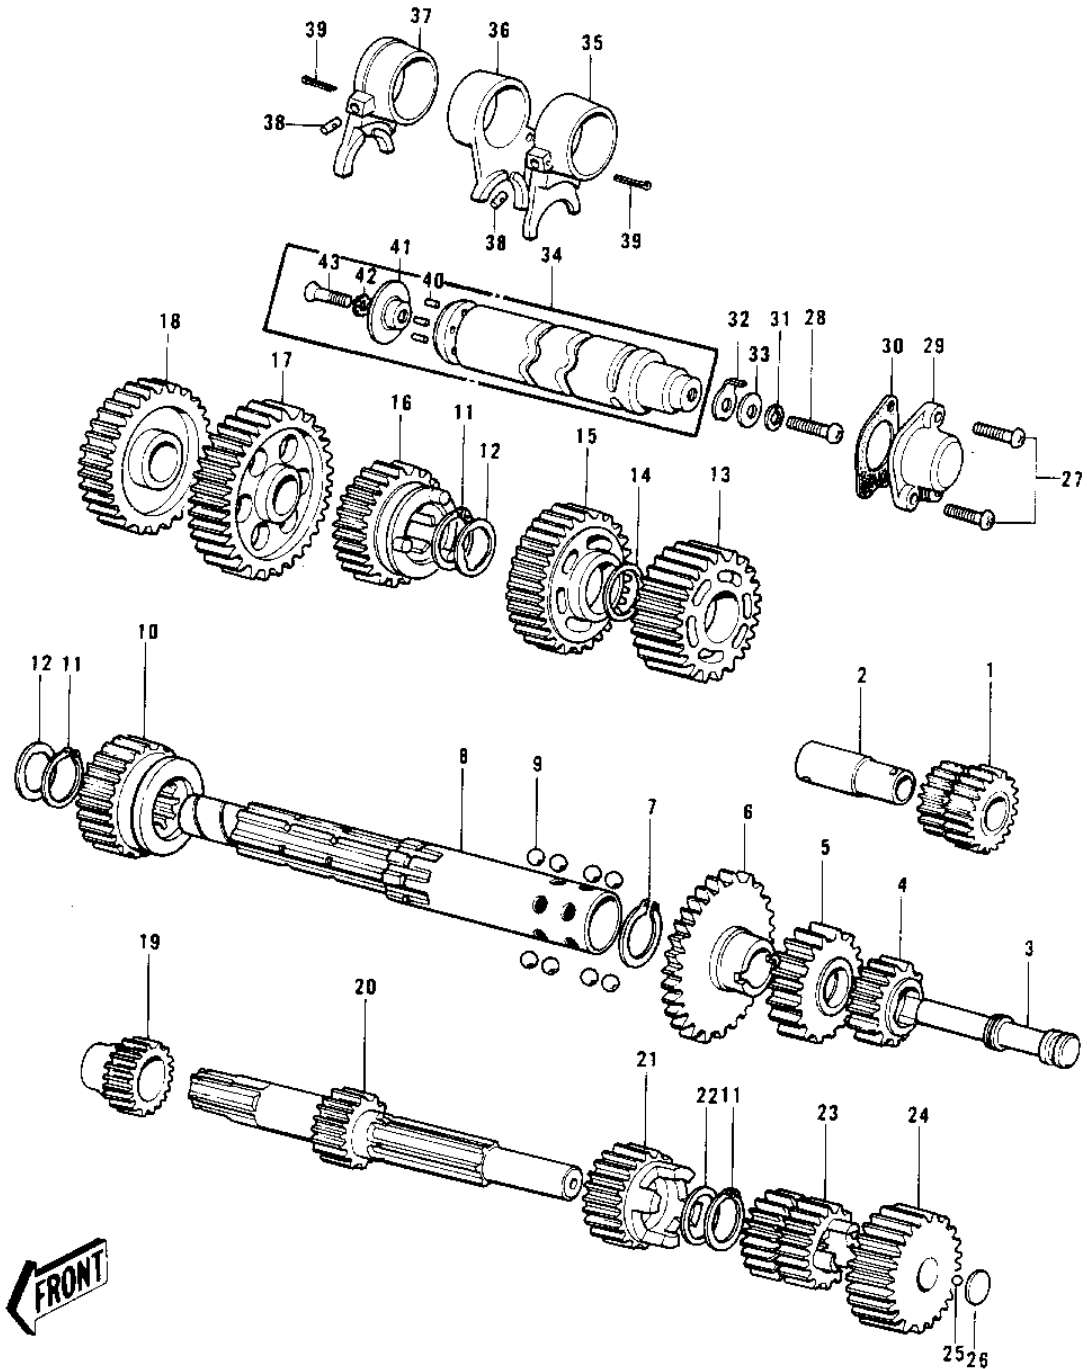

1974 G4TR-D PARTS DIAGRAM

TRANSMISSION/CHANGE DRUM 1/2 ('74-'75)

1974 G4TR-D PARTS LIST

TRANSMISSION/CHANGE DRUM 1/2 ('74-'75)

ITEM NAME	PART NUMBER	QUANTITY
GEAR COUNTER (Ref # 1)	13177-005	
GEAR,COUNTER SHAFT (Ref # 1)	13177-007	
SHAFT COUNTER (Ref # 2)	13180-001	
ROD,SHIFT (Ref # 3)	49047-1005	
GEAR LOW (Ref # 4)	13177-001	
GEAR,LOW (Ref # 4)	13177-006	
GEAR HIGH (Ref # 5)	13177-004	
ENGINE SPROCKET 15T (Ref # 6)	13144-038	
CIRCLIP 24MM (Ref # 7)	480J2400	
SHAFT-OUTPUT (Ref # 8)	13128-035	
BALL STEEL 5/16" (Ref # 9)	600A1000	
TOP GEAR OUTPUT SHAFT (Ref # 10)	13137-012	
CIRCLIP (Ref # 11)	92033-014	
WASHER-LOCK (Ref # 12)	92024-030	
3RD GEAR OUTPUT SHAFT (Ref # 13)	13133-005	
WASHER THRUST (Ref # 14)	92022-146	
2ND GEAR OUTPUT SHAFT (Ref # 15)	13131-008	
GEAR-TRANSMISSION SPU (Ref # 16)	13129-1708	
LOW GEAR OUTPUT SHAFT (Ref # 17)	13129-010	
IDLE GEAR (Ref # 18)	13073-004	
PINION KICKSTARTER (Ref # 19)	13075-004	
SHAFT,DRIVE (Ref # 20)	13127-032	
4TH GEAR,DRIVE (Ref # 21)	13129-1053	
WASHER THRUST (Ref # 22)	92022-118	
2ND&3RD GEAR,DRIVE (Ref # 23)	13129-1052	
GEAR,INPUT TOP,24T (Ref # 24)	13129-1927	
BALL STEEL 7/32" (Ref # 25)	600A0700	
WASHER THRUST (Ref # 26)	92022-115	
SCREW PAN HEAD 6X16 (Ref # 27)	220B0616	