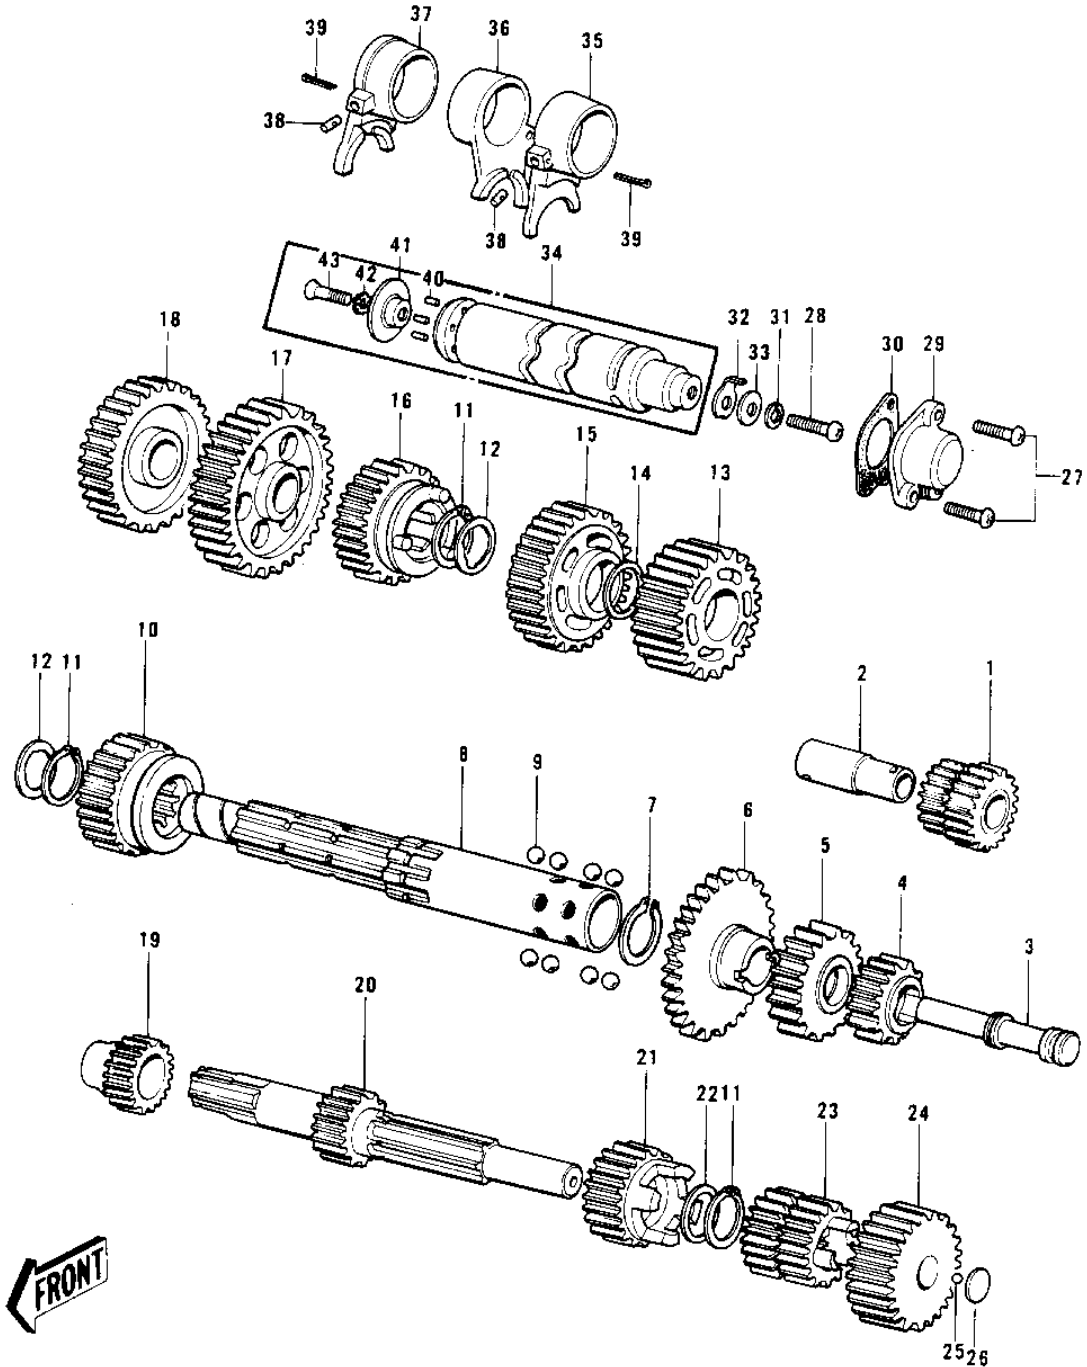

1974 G4TR-D PARTS DIAGRAM

TRANSMISSION/CHANGE DRUM 1/2 ('74-'75)

1974 G4TR-D PARTS LIST

TRANSMISSION/CHANGE DRUM 1/2 ('74-'75)

ITEM NAME	PART NUMBER	QUANTITY
GEAR COUNTER (Ref # 1)	13177-005	
GEAR,COUNTER SHAFT (Ref # 1)	13177-007	
SHAFT COUNTER (Ref # 2)	13180-001	
ROD,SHIFT (Ref # 3)	49047-1005	
GEAR LOW (Ref # 4)	13177-001	
GEAR,LOW (Ref # 4)	13177-006	
GEAR HIGH (Ref # 5)	13177-004	
ENGINE SPROCKET 15T (Ref # 6)	13144-038	
CIRCLIP 24MM (Ref # 7)	480J2400	
SHAFT-OUTPUT (Ref # 8)	13128-035	
BALL STEEL 5/16" (Ref # 9)	600A1000	
TOP GEAR OUTPUT SHAFT (Ref # 10)	13137-012	
CIRCLIP (Ref # 11)	92033-014	
WASHER-LOCK (Ref # 12)	92024-030	
3RD GEAR OUTPUT SHAFT (Ref # 13)	13133-005	
WASHER THRUST (Ref # 14)	92022-146	
2ND GEAR OUTPUT SHAFT (Ref # 15)	13131-008	
GEAR-TRANSMISSION SPU (Ref # 16)	13129-1708	
LOW GEAR OUTPUT SHAFT (Ref # 17)	13129-010	
IDLE GEAR (Ref # 18)	13073-004	
PINION KICKSTARTER (Ref # 19)	13075-004	
SHAFT,DRIVE (Ref # 20)	13127-032	
4TH GEAR,DRIVE (Ref # 21)	13129-1053	
WASHER THRUST (Ref # 22)	92022-118	
2ND&3RD GEAR,DRIVE (Ref # 23)	13129-1052	
GEAR,INPUT TOP,24T (Ref # 24)	13129-1927	
BALL STEEL 7/32" (Ref # 25)	600A0700	
WASHER THRUST (Ref # 26)	92022-115	
SCREW PAN HEAD 6X16 (Ref # 27)	220B0616	