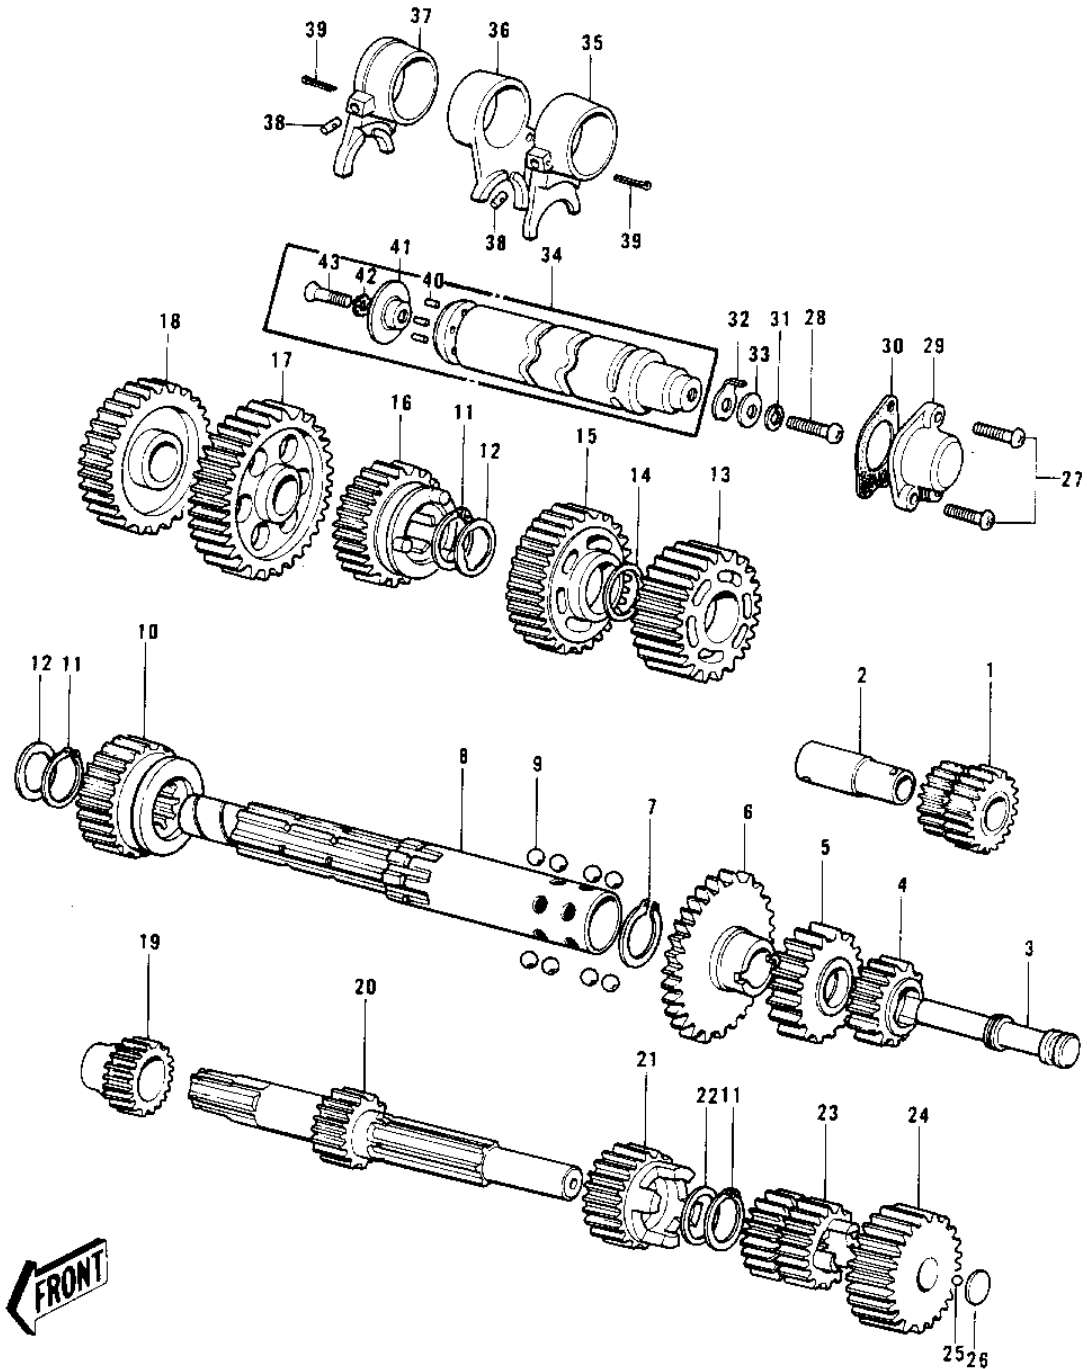

1975 G4TR-E PARTS DIAGRAM

TRANSMISSION/CHANGE DRUM 1/2 ('74-'75)

1975 G4TR-E PARTS LIST

TRANSMISSION/CHANGE DRUM 1/2 ('74-'75)

ITEM NAME	PART NUMBER	QUANTITY
GEAR COUNTER (Ref # 1)	13177-005	1
GEAR,COUNTER SHAFT (Ref # 1)	13177-007	1
SHAFT COUNTER (Ref # 2)	13180-001	1
ROD,SHIFT (Ref # 3)	49047-1005	1
GEAR LOW (Ref # 4)	13177-001	1
GEAR,LOW (Ref # 4)	13177-006	1
GEAR HIGH (Ref # 5)	13177-004	1
ENGINE SPROCKET 15T (Ref # 6)	13144-038	1
CIRCLIP 24MM (Ref # 7)	480J2400	1
SHAFT-OUTPUT (Ref # 8)	13128-035	1
BALL STEEL 5/16" (Ref # 9)	600A1000	8
TOP GEAR OUTPUT SHAFT (Ref # 10)	13137-012	1
CIRCLIP (Ref # 11)	92033-014	3
WASHER-LOCK (Ref # 12)	92024-030	2
3RD GEAR OUTPUT SHAFT (Ref # 13)	13133-005	1
WASHER THRUST (Ref # 14)	92022-146	1
2ND GEAR OUTPUT SHAFT (Ref # 15)	13131-008	1
GEAR-TRANSMISSION SPU (Ref # 16)	13129-1708	1
LOW GEAR OUTPUT SHAFT (Ref # 17)	13129-010	1
IDLE GEAR (Ref # 18)	13073-004	1
PINION KICKSTARTER (Ref # 19)	13075-004	1
SHAFT,DRIVE (Ref # 20)	13127-032	1
4TH GEAR,DRIVE (Ref # 21)	13129-1053	1
WASHER THRUST (Ref # 22)	92022-118	1
2ND&3RD GEAR,DRIVE (Ref # 23)	13129-1052	1
GEAR,INPUT TOP,24T (Ref # 24)	13129-1927	1
BALL STEEL 7/32" (Ref # 25)	600A0700	1
WASHER THRUST (Ref # 26)	92022-115	1
SCREW PAN HEAD 6X16 (Ref # 27)	220B0616	2