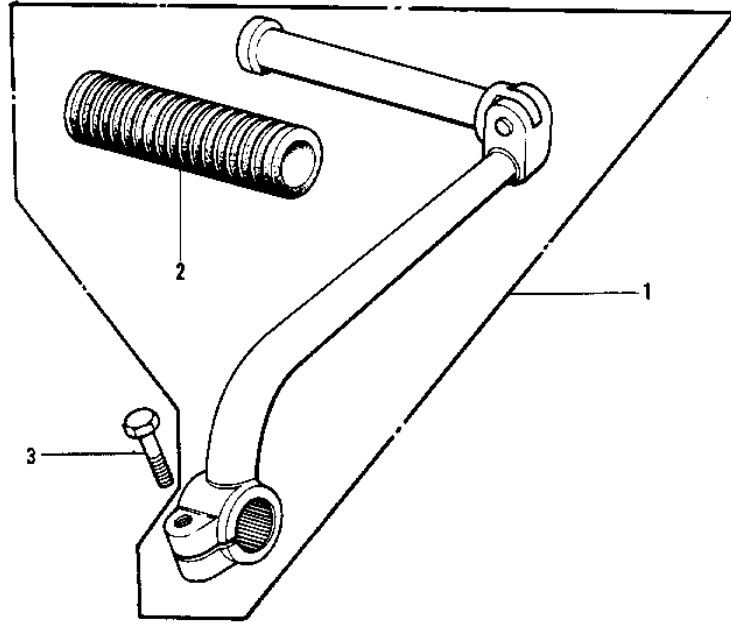

1970 Trail Boss PARTS DIAGRAM

KICKSTARTER MECHANISM ('74-'75)

1970 Trail Boss PARTS LIST

KICKSTARTER MECHANISM ('74-'75)

ITEM NAME	PART NUMBER	QUANTITY
PEDAL,KICKSTARTER (Ref # 1)	13064-012	1
RUBBER KICK PEDAL (Ref # 2)	13063-002	1
BOLT-SMALL-UPSET 8X25 (Ref # 3)	115G0825	1
SHAFT-KICK (Ref # 4)	13066-1022	1
SHAFT-KICK (Ref # 4)	13066-1022	1
SHAFT-KICK (Ref # 4)	13066-1022	1
SPRING KICK PAWL (Ref # 5)	92081-014	1
PAWL KICKSTARTER (Ref # 6)	13069-005	1
P/N,KICKSTARTER PAWL (Ref # 7)	92043-013	1
P/N,KICKSTARTER PAWL (Ref # 7)	92043-013	X
GUIDE KICK SPRING (Ref # 8)	13070-003	1
SPRING KICKSTARTER (Ref # 9)	92083-004	1
GEAR KICKSTARTER (Ref # 10)	13068-007	1
SCREW CNTSNK HD 6X20 (Ref # 11)	221B0620	1
STOPPER KICKSTARTER (Ref # 12)	13072-003	1