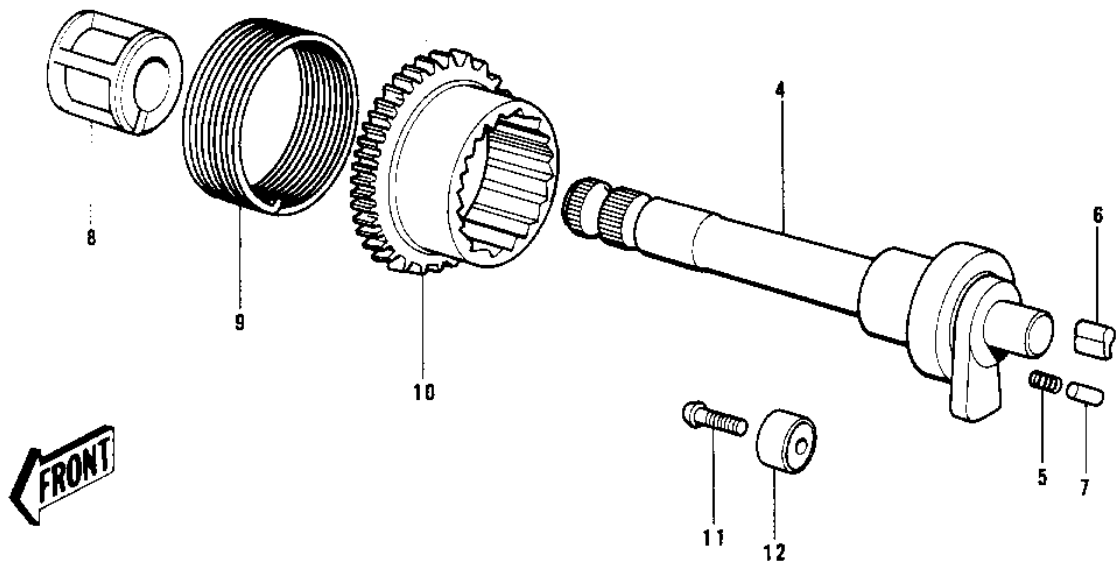

1970 Trail Boss PARTS DIAGRAM

KICKSTARTER MECHANISM ('74-'75)

1970 Trail Boss PARTS LIST

KICKSTARTER MECHANISM ('74-'75)

ITEM NAME	PART NUMBER	QUANTITY
PEDAL,KICKSTARTER (Ref # 1)	13064-012	1
RUBBER KICK PEDAL (Ref # 2)	13063-002	1
BOLT-SMALL-UPSET 8X25 (Ref # 3)	115G0825	1
SHAFT-KICK (Ref # 4)	13066-1022	1
SHAFT-KICK (Ref # 4)	13066-1022	1
SHAFT-KICK (Ref # 4)	13066-1022	1
SPRING KICK PAWL (Ref # 5)	92081-014	1
PAWL KICKSTARTER (Ref # 6)	13069-005	1
P/N,KICKSTARTER PAWL (Ref # 7)	92043-013	1
P/N,KICKSTARTER PAWL (Ref # 7)	92043-013	X
GUIDE KICK SPRING (Ref # 8)	13070-003	1
SPRING KICKSTARTER (Ref # 9)	92083-004	1
GEAR KICKSTARTER (Ref # 10)	13068-007	1
SCREW CNTSNK HD 6X20 (Ref # 11)	221B0620	1
STOPPER KICKSTARTER (Ref # 12)	13072-003	1