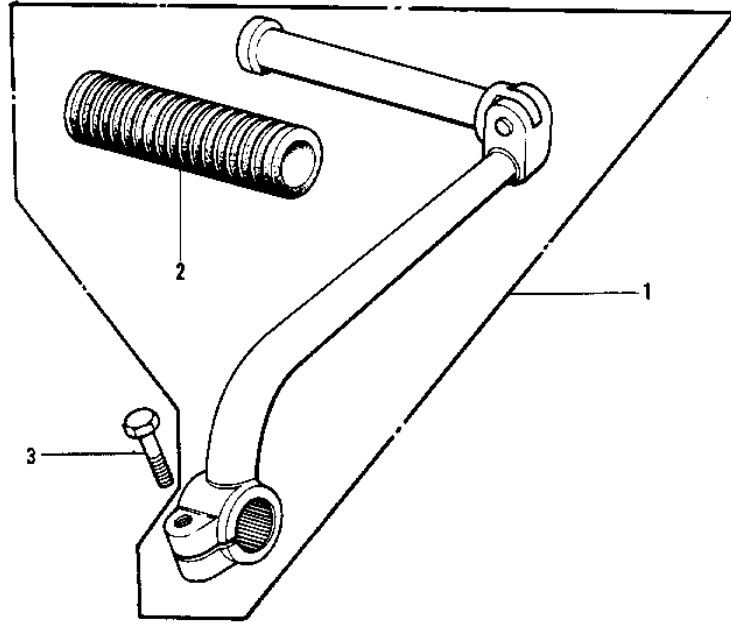

1972 G4TR-B PARTS DIAGRAM

KICKSTARTER MECHANISM ('74-'75)

1972 G4TR-B PARTS LIST

KICKSTARTER MECHANISM ('74-'75)

ITEM NAME	PART NUMBER	QUANTITY
PEDAL,KICKSTARTER (Ref # 1)	13064-012	
RUBBER KICK PEDAL (Ref # 2)	13063-002	
BOLT-SMALL-UPSET 8X25 (Ref # 3)	115G0825	
SHAFT-KICK (Ref # 4)	13066-1022	
SHAFT-KICK (Ref # 4)	13066-1022	
SHAFT-KICK (Ref # 4)	13066-1022	
SPRING KICK PAWL (Ref # 5)	92081-014	
PAWL KICKSTARTER (Ref # 6)	13069-005	
P/N,KICKSTARTER PAWL (Ref # 7)	92043-013	
P/N,KICKSTARTER PAWL (Ref # 7)	92043-013	
GUIDE KICK SPRING (Ref # 8)	13070-003	
SPRING KICKSTARTER (Ref # 9)	92083-004	
GEAR KICKSTARTER (Ref # 10)	13068-007	
SCREW CNTSNK HD 6X20 (Ref # 11)	221B0620	
STOPPER KICKSTARTER (Ref # 12)	13072-003	