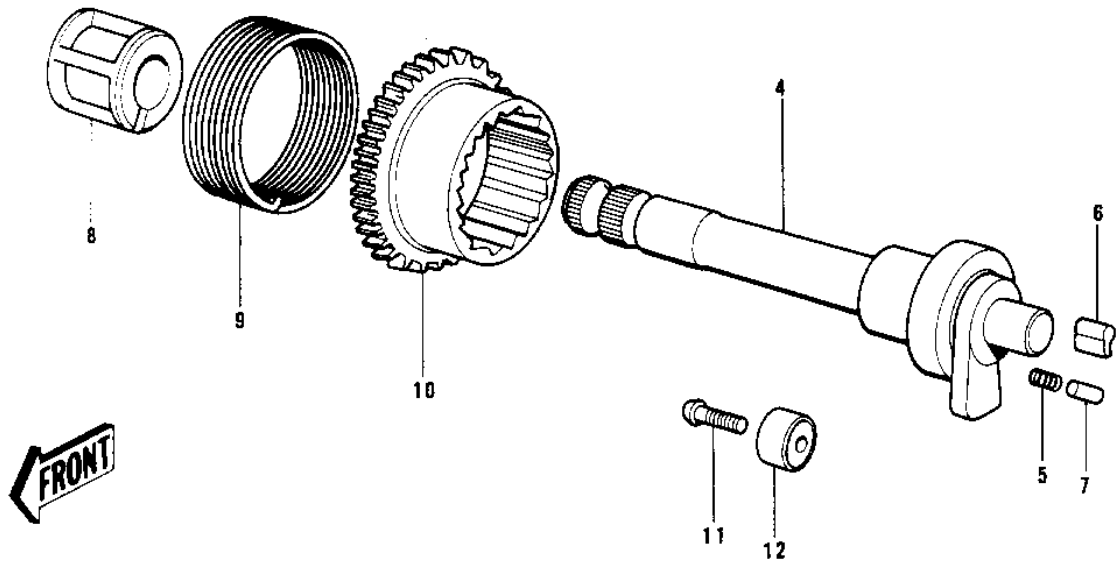

1972 G4TR-B PARTS DIAGRAM

KICKSTARTER MECHANISM ('74-'75)

1972 G4TR-B PARTS LIST

KICKSTARTER MECHANISM ('74-'75)

ITEM NAME	PART NUMBER	QUANTITY
PEDAL,KICKSTARTER (Ref # 1)	13064-012	
RUBBER KICK PEDAL (Ref # 2)	13063-002	
BOLT-SMALL-UPSET 8X25 (Ref # 3)	115G0825	
SHAFT-KICK (Ref # 4)	13066-1022	
SHAFT-KICK (Ref # 4)	13066-1022	
SHAFT-KICK (Ref # 4)	13066-1022	
SPRING KICK PAWL (Ref # 5)	92081-014	
PAWL KICKSTARTER (Ref # 6)	13069-005	
P/N,KICKSTARTER PAWL (Ref # 7)	92043-013	
P/N,KICKSTARTER PAWL (Ref # 7)	92043-013	
GUIDE KICK SPRING (Ref # 8)	13070-003	
SPRING KICKSTARTER (Ref # 9)	92083-004	
GEAR KICKSTARTER (Ref # 10)	13068-007	
SCREW CNTSNK HD 6X20 (Ref # 11)	221B0620	
STOPPER KICKSTARTER (Ref # 12)	13072-003	