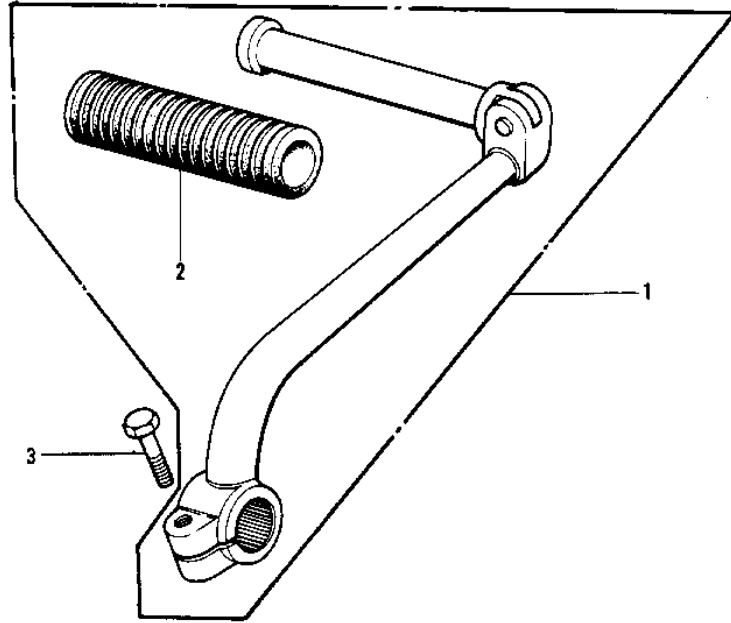

1973 G4TR-C PARTS DIAGRAM

KICKSTARTER MECHANISM ('74-'75)

1973 G4TR-C PARTS LIST

KICKSTARTER MECHANISM ('74-'75)

ITEM NAME	PART NUMBER	QUANTITY
PEDAL,KICKSTARTER (Ref # 1)	13064-012	
RUBBER KICK PEDAL (Ref # 2)	13063-002	
BOLT-SMALL-UPSET 8X25 (Ref # 3)	115G0825	
SHAFT-KICK (Ref # 4)	13066-1022	
SHAFT-KICK (Ref # 4)	13066-1022	
SHAFT-KICK (Ref # 4)	13066-1022	
SPRING KICK PAWL (Ref # 5)	92081-014	
PAWL KICKSTARTER (Ref # 6)	13069-005	
P/N,KICKSTARTER PAWL (Ref # 7)	92043-013	
P/N,KICKSTARTER PAWL (Ref # 7)	92043-013	
GUIDE KICK SPRING (Ref # 8)	13070-003	
SPRING KICKSTARTER (Ref # 9)	92083-004	
GEAR KICKSTARTER (Ref # 10)	13068-007	
SCREW CNTSNK HD 6X20 (Ref # 11)	221B0620	
STOPPER KICKSTARTER (Ref # 12)	13072-003	