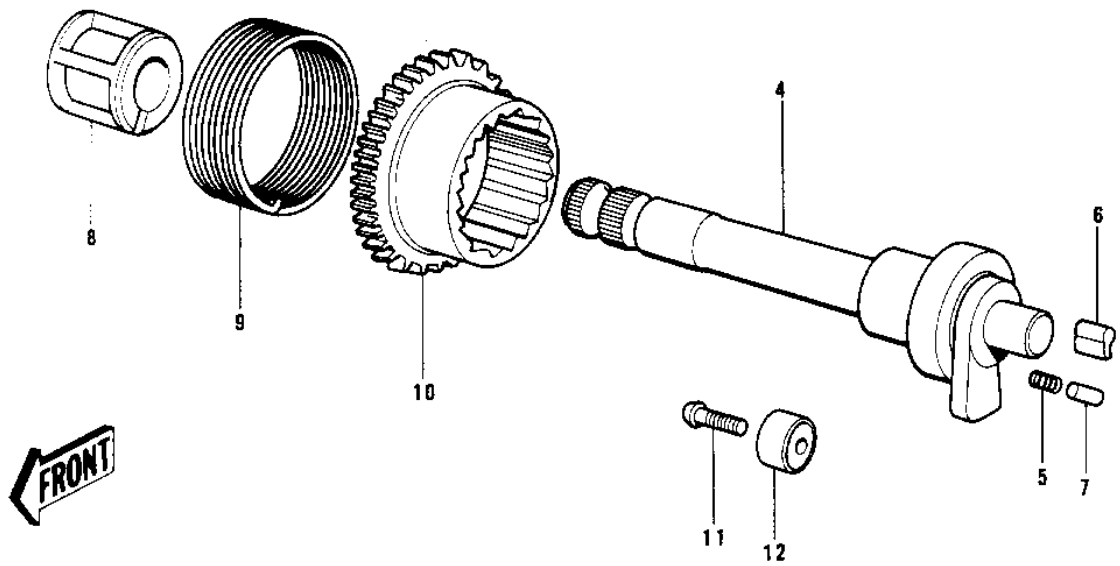

1973 G4TR-C PARTS DIAGRAM

KICKSTARTER MECHANISM ('74-'75)

1973 G4TR-C PARTS LIST

KICKSTARTER MECHANISM ('74-'75)

ITEM NAME	PART NUMBER	QUANTITY
PEDAL,KICKSTARTER (Ref # 1)	13064-012	
RUBBER KICK PEDAL (Ref # 2)	13063-002	
BOLT-SMALL-UPSET 8X25 (Ref # 3)	115G0825	
SHAFT-KICK (Ref # 4)	13066-1022	
SHAFT-KICK (Ref # 4)	13066-1022	
SHAFT-KICK (Ref # 4)	13066-1022	
SPRING KICK PAWL (Ref # 5)	92081-014	
PAWL KICKSTARTER (Ref # 6)	13069-005	
P/N,KICKSTARTER PAWL (Ref # 7)	92043-013	
P/N,KICKSTARTER PAWL (Ref # 7)	92043-013	
GUIDE KICK SPRING (Ref # 8)	13070-003	
SPRING KICKSTARTER (Ref # 9)	92083-004	
GEAR KICKSTARTER (Ref # 10)	13068-007	
SCREW CNTSNK HD 6X20 (Ref # 11)	221B0620	
STOPPER KICKSTARTER (Ref # 12)	13072-003	