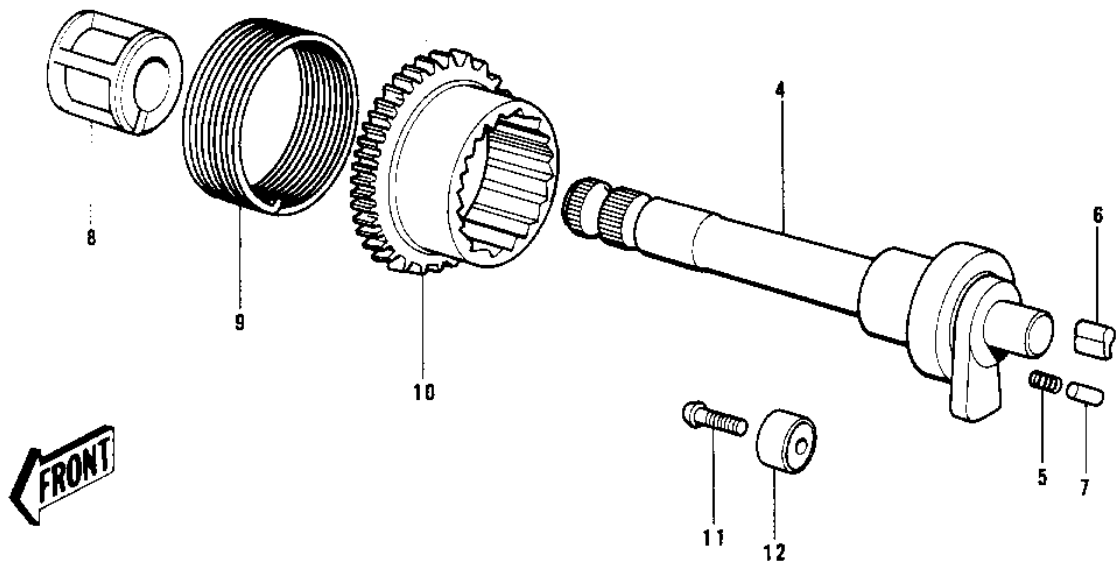

1974 G4TR-D PARTS DIAGRAM

KICKSTARTER MECHANISM ('74-'75)

1974 G4TR-D PARTS LIST

KICKSTARTER MECHANISM ('74-'75)

ITEM NAME	PART NUMBER	QUANTITY
PEDAL,KICKSTARTER (Ref # 1)	13064-012	
RUBBER KICK PEDAL (Ref # 2)	13063-002	
BOLT-SMALL-UPSET 8X25 (Ref # 3)	115G0825	
SHAFT-KICK (Ref # 4)	13066-1022	
SHAFT-KICK (Ref # 4)	13066-1022	
SHAFT-KICK (Ref # 4)	13066-1022	
SPRING KICK PAWL (Ref # 5)	92081-014	
PAWL KICKSTARTER (Ref # 6)	13069-005	
P/N,KICKSTARTER PAWL (Ref # 7)	92043-013	
P/N,KICKSTARTER PAWL (Ref # 7)	92043-013	
GUIDE KICK SPRING (Ref # 8)	13070-003	
SPRING KICKSTARTER (Ref # 9)	92083-004	
GEAR KICKSTARTER (Ref # 10)	13068-007	
SCREW CNTSNK HD 6X20 (Ref # 11)	221B0620	
STOPPER KICKSTARTER (Ref # 12)	13072-003	