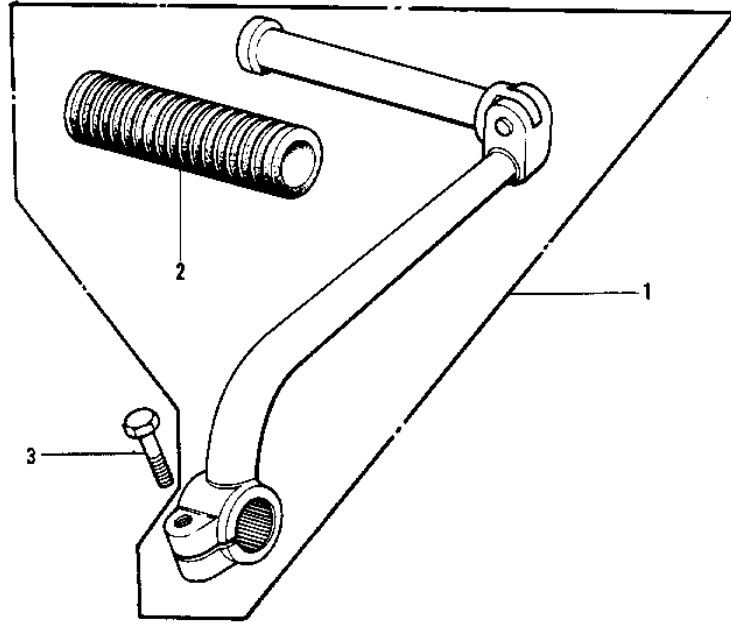

1974 G4TR-D PARTS DIAGRAM

KICKSTARTER MECHANISM ('74-'75)

1974 G4TR-D PARTS LIST

KICKSTARTER MECHANISM ('74-'75)

ITEM NAME	PART NUMBER	QUANTITY
PEDAL,KICKSTARTER (Ref # 1)	13064-012	
RUBBER KICK PEDAL (Ref # 2)	13063-002	
BOLT-SMALL-UPSET 8X25 (Ref # 3)	115G0825	
SHAFT-KICK (Ref # 4)	13066-1022	
SHAFT-KICK (Ref # 4)	13066-1022	
SHAFT-KICK (Ref # 4)	13066-1022	
SPRING KICK PAWL (Ref # 5)	92081-014	
PAWL KICKSTARTER (Ref # 6)	13069-005	
P/N,KICKSTARTER PAWL (Ref # 7)	92043-013	
P/N,KICKSTARTER PAWL (Ref # 7)	92043-013	
GUIDE KICK SPRING (Ref # 8)	13070-003	
SPRING KICKSTARTER (Ref # 9)	92083-004	
GEAR KICKSTARTER (Ref # 10)	13068-007	
SCREW CNTSNK HD 6X20 (Ref # 11)	221B0620	
STOPPER KICKSTARTER (Ref # 12)	13072-003	