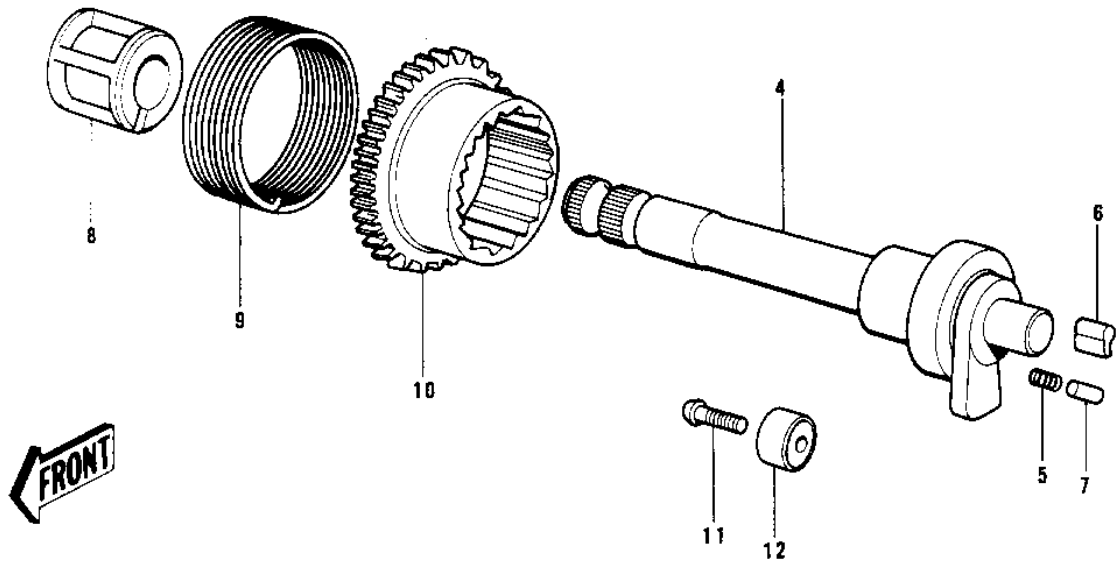

1975 G4TR-E PARTS DIAGRAM

KICKSTARTER MECHANISM ('74-'75)

1975 G4TR-E PARTS LIST

KICKSTARTER MECHANISM ('74-'75)

ITEM NAME	PART NUMBER	QUANTITY
PEDAL,KICKSTARTER (Ref # 1)	13064-012	1
RUBBER KICK PEDAL (Ref # 2)	13063-002	1
BOLT-SMALL-UPSET 8X25 (Ref # 3)	115G0825	1
SHAFT-KICK (Ref # 4)	13066-1022	1
SHAFT-KICK (Ref # 4)	13066-1022	1
SHAFT-KICK (Ref # 4)	13066-1022	1
SPRING KICK PAWL (Ref # 5)	92081-014	1
PAWL KICKSTARTER (Ref # 6)	13069-005	1
P/N,KICKSTARTER PAWL (Ref # 7)	92043-013	1
P/N,KICKSTARTER PAWL (Ref # 7)	92043-013	X
GUIDE KICK SPRING (Ref # 8)	13070-003	1
SPRING KICKSTARTER (Ref # 9)	92083-004	1
GEAR KICKSTARTER (Ref # 10)	13068-007	1
SCREW CNTSNK HD 6X20 (Ref # 11)	221B0620	1
STOPPER KICKSTARTER (Ref # 12)	13072-003	1