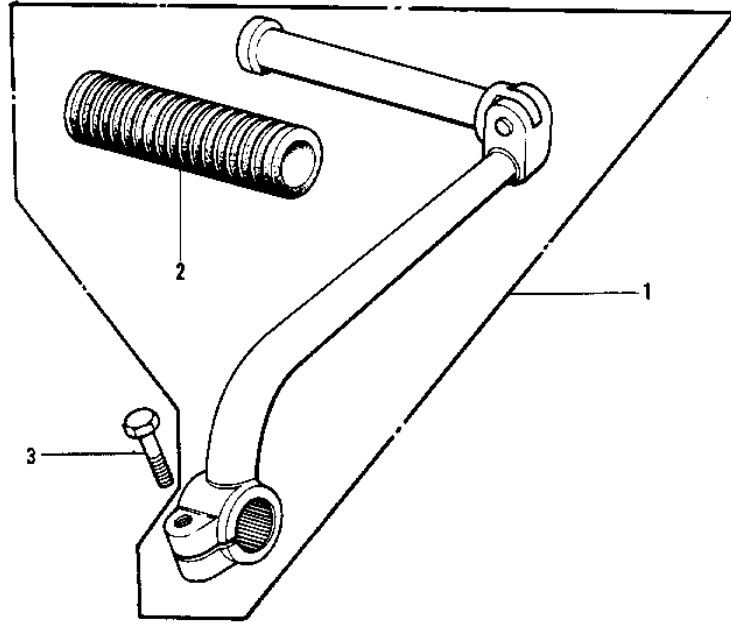

1975 G4TR-E PARTS DIAGRAM

KICKSTARTER MECHANISM ('74-'75)

1975 G4TR-E PARTS LIST

KICKSTARTER MECHANISM ('74-'75)

ITEM NAME	PART NUMBER	QUANTITY
PEDAL,KICKSTARTER (Ref # 1)	13064-012	1
RUBBER KICK PEDAL (Ref # 2)	13063-002	1
BOLT-SMALL-UPSET 8X25 (Ref # 3)	115G0825	1
SHAFT-KICK (Ref # 4)	13066-1022	1
SHAFT-KICK (Ref # 4)	13066-1022	1
SHAFT-KICK (Ref # 4)	13066-1022	1
SPRING KICK PAWL (Ref # 5)	92081-014	1
PAWL KICKSTARTER (Ref # 6)	13069-005	1
P/N,KICKSTARTER PAWL (Ref # 7)	92043-013	1
P/N,KICKSTARTER PAWL (Ref # 7)	92043-013	X
GUIDE KICK SPRING (Ref # 8)	13070-003	1
SPRING KICKSTARTER (Ref # 9)	92083-004	1
GEAR KICKSTARTER (Ref # 10)	13068-007	1
SCREW CNTSNK HD 6X20 (Ref # 11)	221B0620	1
STOPPER KICKSTARTER (Ref # 12)	13072-003	1