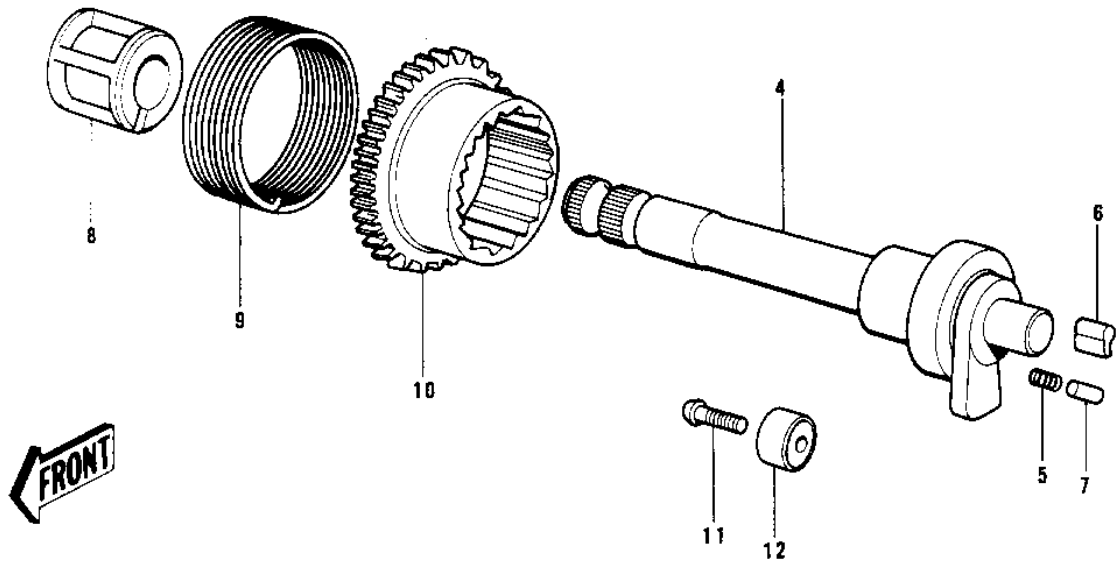

# 1976 KV100-A7 PARTS DIAGRAM

KICKSTARTER MECHANISM (74-75)

## KICKSTARTER MECHANISM ('74-'75)

ITEM NAME	PART NUMBER	QUANTITY
PEDAL,KICKSTARTER (Ref # 1)	13064-012	1
RUBBER KICK PEDAL (Ref # 2)	13063-002	1
BOLT-SMALL-UPSET 8X25 (Ref # 3)	115G0825	1
SHAFT-KICK (Ref # 4)	13066-1022	1
SHAFT-KICK (Ref # 4)	13066-1022	1
SHAFT-KICK (Ref # 4)	13066-1022	1
SPRING KICK PAWL (Ref # 5)	92081-014	1
PAWL KICKSTARTER (Ref # 6)	13069-005	1
P/N,KICKSTARTER PAWL (Ref # 7)	92043-013	1
P/N,KICKSTARTER PAWL (Ref # 7)	92043-013	X
GUIDE KICK SPRING (Ref # 8)	13070-003	1
SPRING KICKSTARTER (Ref # 9)	92083-004	1
GEAR KICKSTARTER (Ref # 10)	13068-007	1
SCREW CNTSNK HD 6X20 (Ref # 11)	221B0620	1
STOPPER KICKSTARTER (Ref # 12)	13072-003	1