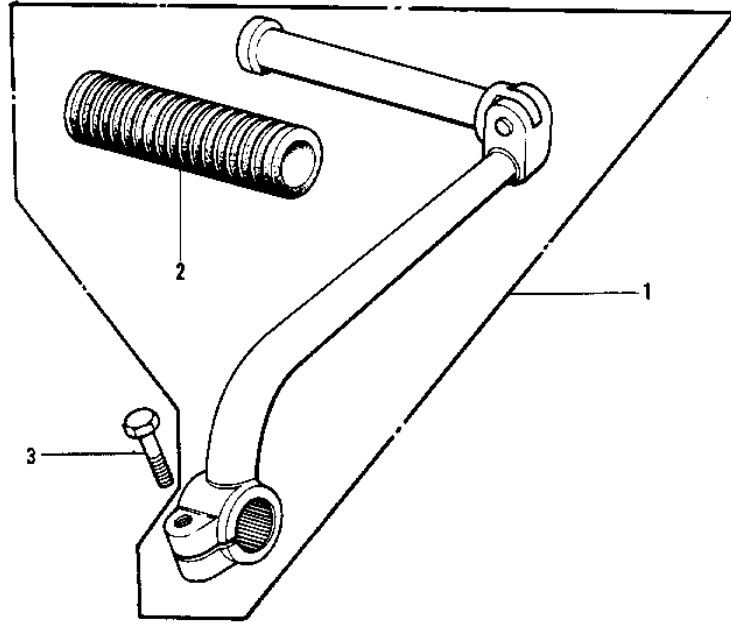

# 1976 KV100-A7 PARTS DIAGRAM

KICKSTARTER MECHANISM (74-75)

## KICKSTARTER MECHANISM ('74-'75)

ITEM NAME	PART NUMBER	QUANTITY
PEDAL,KICKSTARTER (Ref # 1)	13064-012	1
RUBBER KICK PEDAL (Ref # 2)	13063-002	1
BOLT-SMALL-UPSET 8X25 (Ref # 3)	115G0825	1
SHAFT-KICK (Ref # 4)	13066-1022	1
SHAFT-KICK (Ref # 4)	13066-1022	1
SHAFT-KICK (Ref # 4)	13066-1022	1
SPRING KICK PAWL (Ref # 5)	92081-014	1
PAWL KICKSTARTER (Ref # 6)	13069-005	1
P/N,KICKSTARTER PAWL (Ref # 7)	92043-013	1
P/N,KICKSTARTER PAWL (Ref # 7)	92043-013	X
GUIDE KICK SPRING (Ref # 8)	13070-003	1
SPRING KICKSTARTER (Ref # 9)	92083-004	1
GEAR KICKSTARTER (Ref # 10)	13068-007	1
SCREW CNTSNK HD 6X20 (Ref # 11)	221B0620	1
STOPPER KICKSTARTER (Ref # 12)	13072-003	1