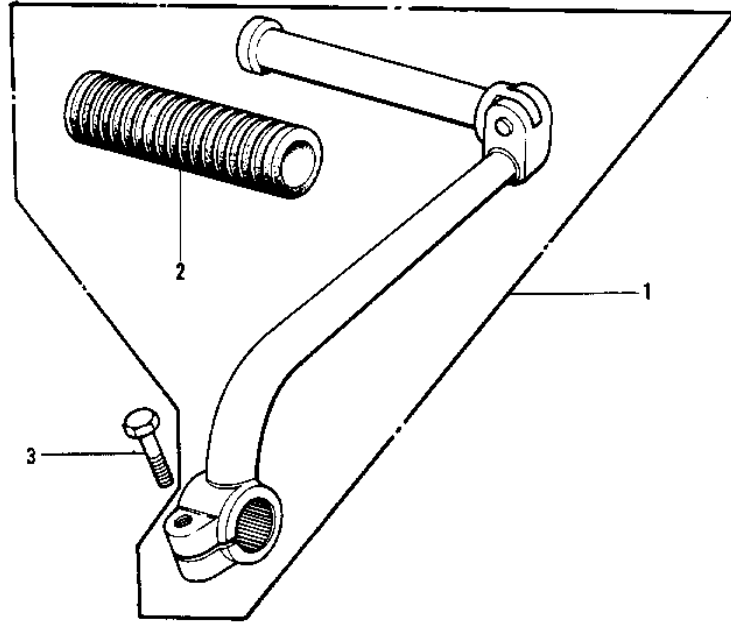

# 1976 KV100-A7 PARTS DIAGRAM

KICKSTARTER MECHANISM (74-75)

## 1976 KV100-A7 PARTS LIST

### KICKSTARTER MECHANISM ('74-'75)

ITEM NAME	PART NUMBER	QUANTITY
PEDAL,KICKSTARTER (Ref # 1)	13064-012	1
RUBBER KICK PEDAL (Ref # 2)	13063-002	1
BOLT-SMALL-UPSET 8X25 (Ref # 3)	115G0825	1
SHAFT-KICK (Ref # 4)	13066-1022	1
SHAFT-KICK (Ref # 4)	13066-1022	1
SHAFT-KICK (Ref # 4)	13066-1022	1
SPRING KICK PAWL (Ref # 5)	92081-014	1
PAWL KICKSTARTER (Ref # 6)	13069-005	1
P/N,KICKSTARTER PAWL (Ref # 7)	92043-013	1
P/N,KICKSTARTER PAWL (Ref # 7)	92043-013	X
GUIDE KICK SPRING (Ref # 8)	13070-003	1
SPRING KICKSTARTER (Ref # 9)	92083-004	1
GEAR KICKSTARTER (Ref # 10)	13068-007	1
SCREW CNTSNK HD 6X20 (Ref # 11)	221B0620	1
STOPPER KICKSTARTER (Ref # 12)	13072-003	1