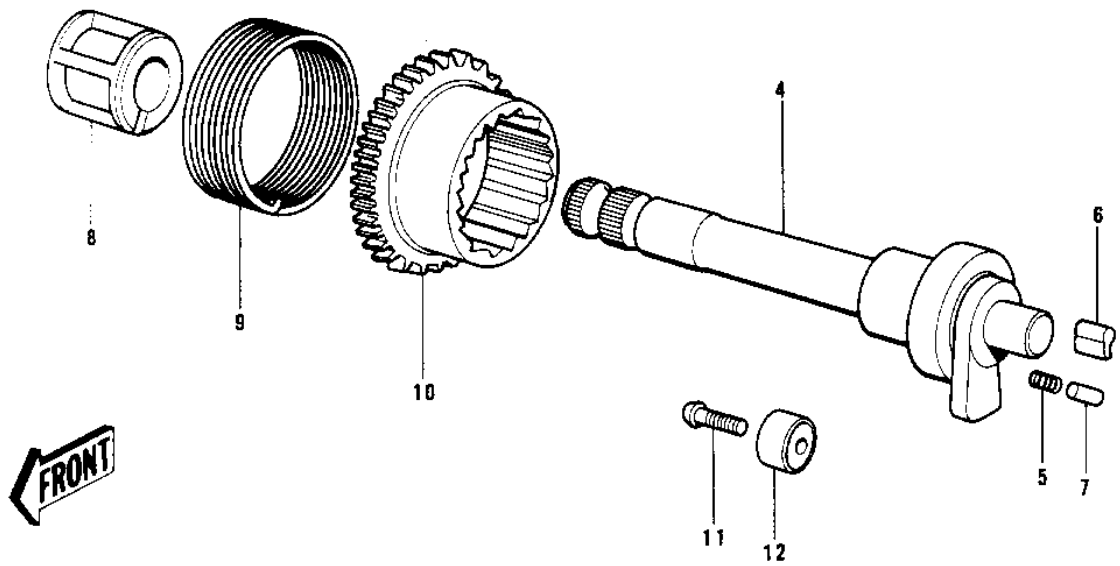

# 1976 KV100-A7 PARTS DIAGRAM

KICKSTARTER MECHANISM (74-75)

### KICKSTARTER MECHANISM ('74-'75)

ITEM NAME	PART NUMBER	QUANTITY
PEDAL,KICKSTARTER (Ref # 1)	13064-012	1
RUBBER KICK PEDAL (Ref # 2)	13063-002	1
BOLT-SMALL-UPSET 8X25 (Ref # 3)	115G0825	1
SHAFT-KICK (Ref # 4)	13066-1022	1
SHAFT-KICK (Ref # 4)	13066-1022	1
SHAFT-KICK (Ref # 4)	13066-1022	1
SPRING KICK PAWL (Ref # 5)	92081-014	1
PAWL KICKSTARTER (Ref # 6)	13069-005	1
P/N,KICKSTARTER PAWL (Ref # 7)	92043-013	1
P/N,KICKSTARTER PAWL (Ref # 7)	92043-013	X
GUIDE KICK SPRING (Ref # 8)	13070-003	1
SPRING KICKSTARTER (Ref # 9)	92083-004	1
GEAR KICKSTARTER (Ref # 10)	13068-007	1
SCREW CNTSNK HD 6X20 (Ref # 11)	221B0620	1
STOPPER KICKSTARTER (Ref # 12)	13072-003	1