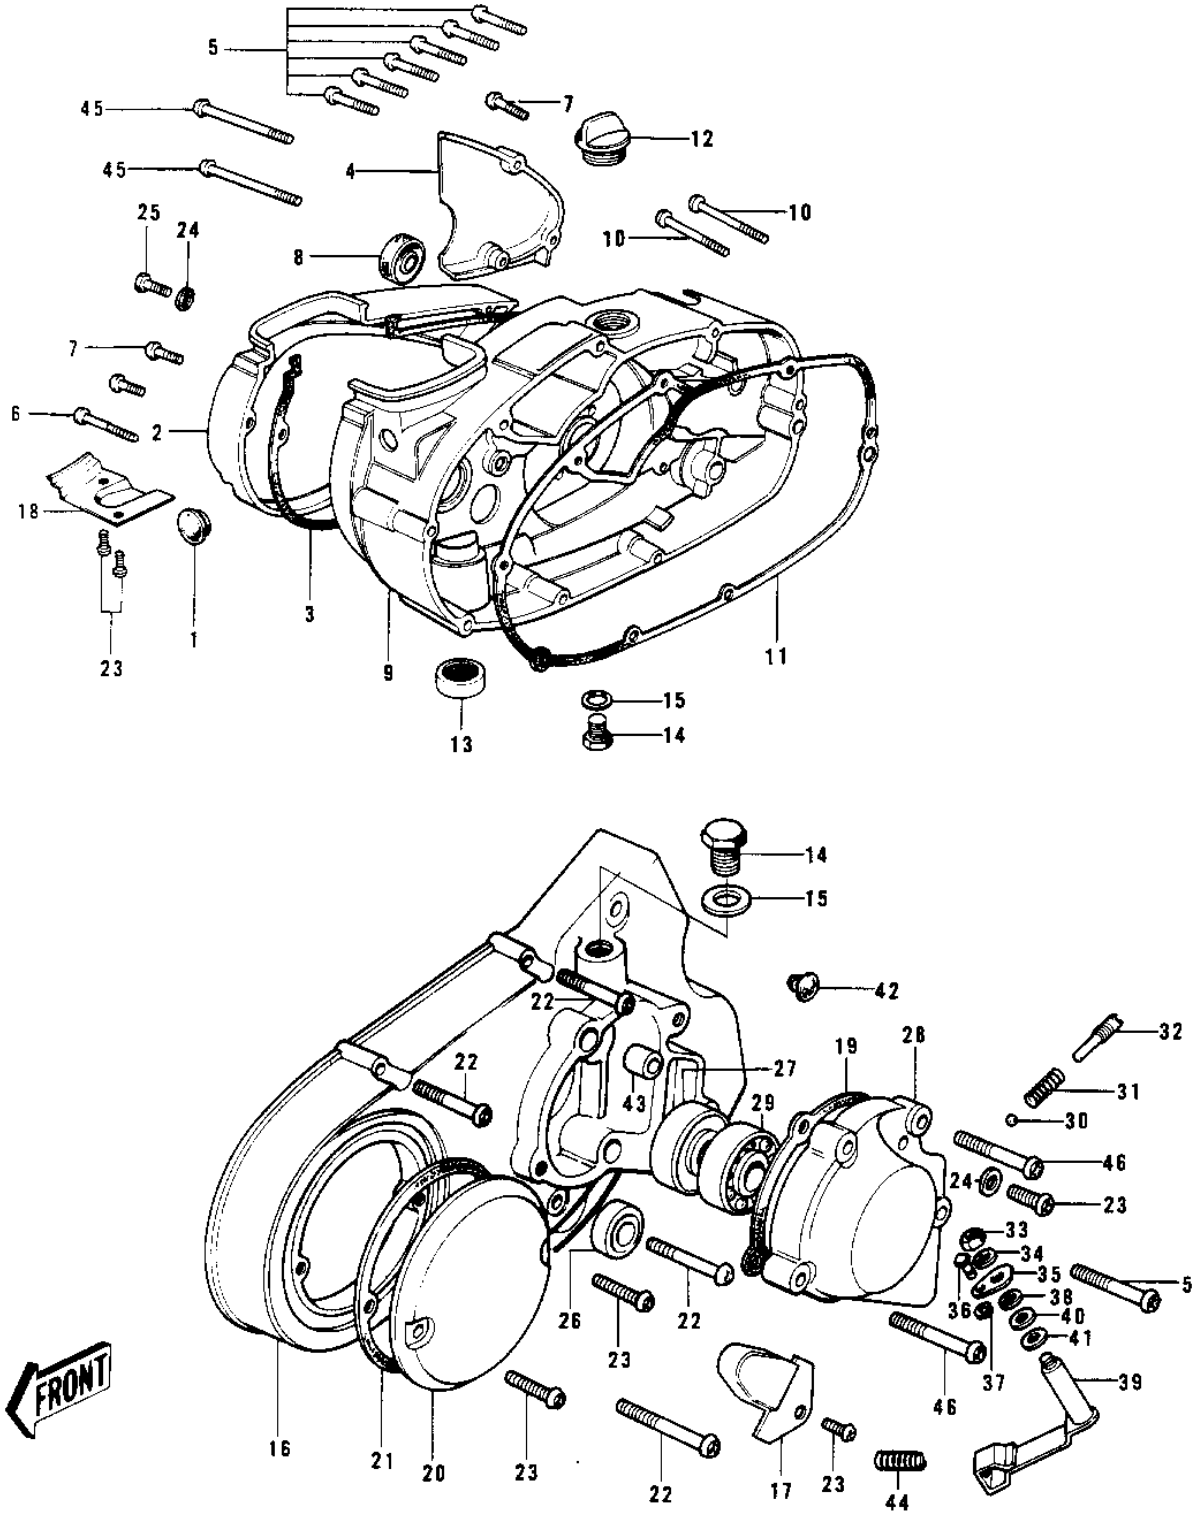

# 1971 G4TR-A PARTS LIST

ENGINE COVERS 1/2 ('74-'75)

ITEM NAME	PART NUMBER	QUANTITY
CAP CARB MOUNT HOLE (Ref # 1)	14039-001	
COVER,CARB BARREL (Ref # 2)	14030-1005	
COVER,CARB BARREL (Ref # 2)	14030-1005	
GASKET,CARBURETOR COV (Ref # 3)	11060-1201	
COVER,OIL PUMP,BUFF (Ref # 4)	14030-050-80	
SCREW PAN HEAD 6X30 (Ref # 5)	220B0630	
SCREW PAN HEAD 6X35 (Ref # 6)	220B0635	
SCREW PAN HEAD 6X20 (Ref # 7)	220B0620	
OIL SEAL TB14257 (Ref # 8)	653B142507	
COVER,R.H,ENG,BARREL (Ref # 9)	14032-1017	
COVER,R.H,ENG,BARREL (Ref # 9)	14032-1017	
SCREW PAN HEAD 6X45 (Ref # 10)	220B0645	
GASKET,CLUTCH COVER (Ref # 11)	11060-1198	
FILLER,OIL (Ref # 12)	16115-018	
DRAIN,FUEL (Ref # 13)	16116-006	
PLUG OIL DRAIN (Ref # 14)	92067-001	
GASKET CHECK VALVE (Ref # 15)	92065-058	
COVER,L.H ENGINE,BUFF (Ref # 16)	14031-063-80	
CAP-L.H.ENGINE COVER (Ref # 17)	14036-004	
COVER,CLUTCH CABLE (Ref # 18)	14025-1137	
COVER,CLUTCH CABLE (Ref # 18)	14025-1137	
GASKET-LH ENG COV CAP (Ref # 19)	14051-002	
COVER-BRK POINT,CR (Ref # 20)	14027-007-79	
GASKET BREAKER COVER (Ref # 21)	14050-002	
SCREW PAN HEAD 6X65 (Ref # 22)	220B0665	
SCREW PAN HEAD 6X12 (Ref # 23)	220B0612	
WASHER OIL PUMP BANJO (Ref # 24)	92022-077	
BOLT,HEX HEAD,6X14 (Ref # 25)	92001-121	
SEAL-OIL (Ref # 26)	92049-1249	