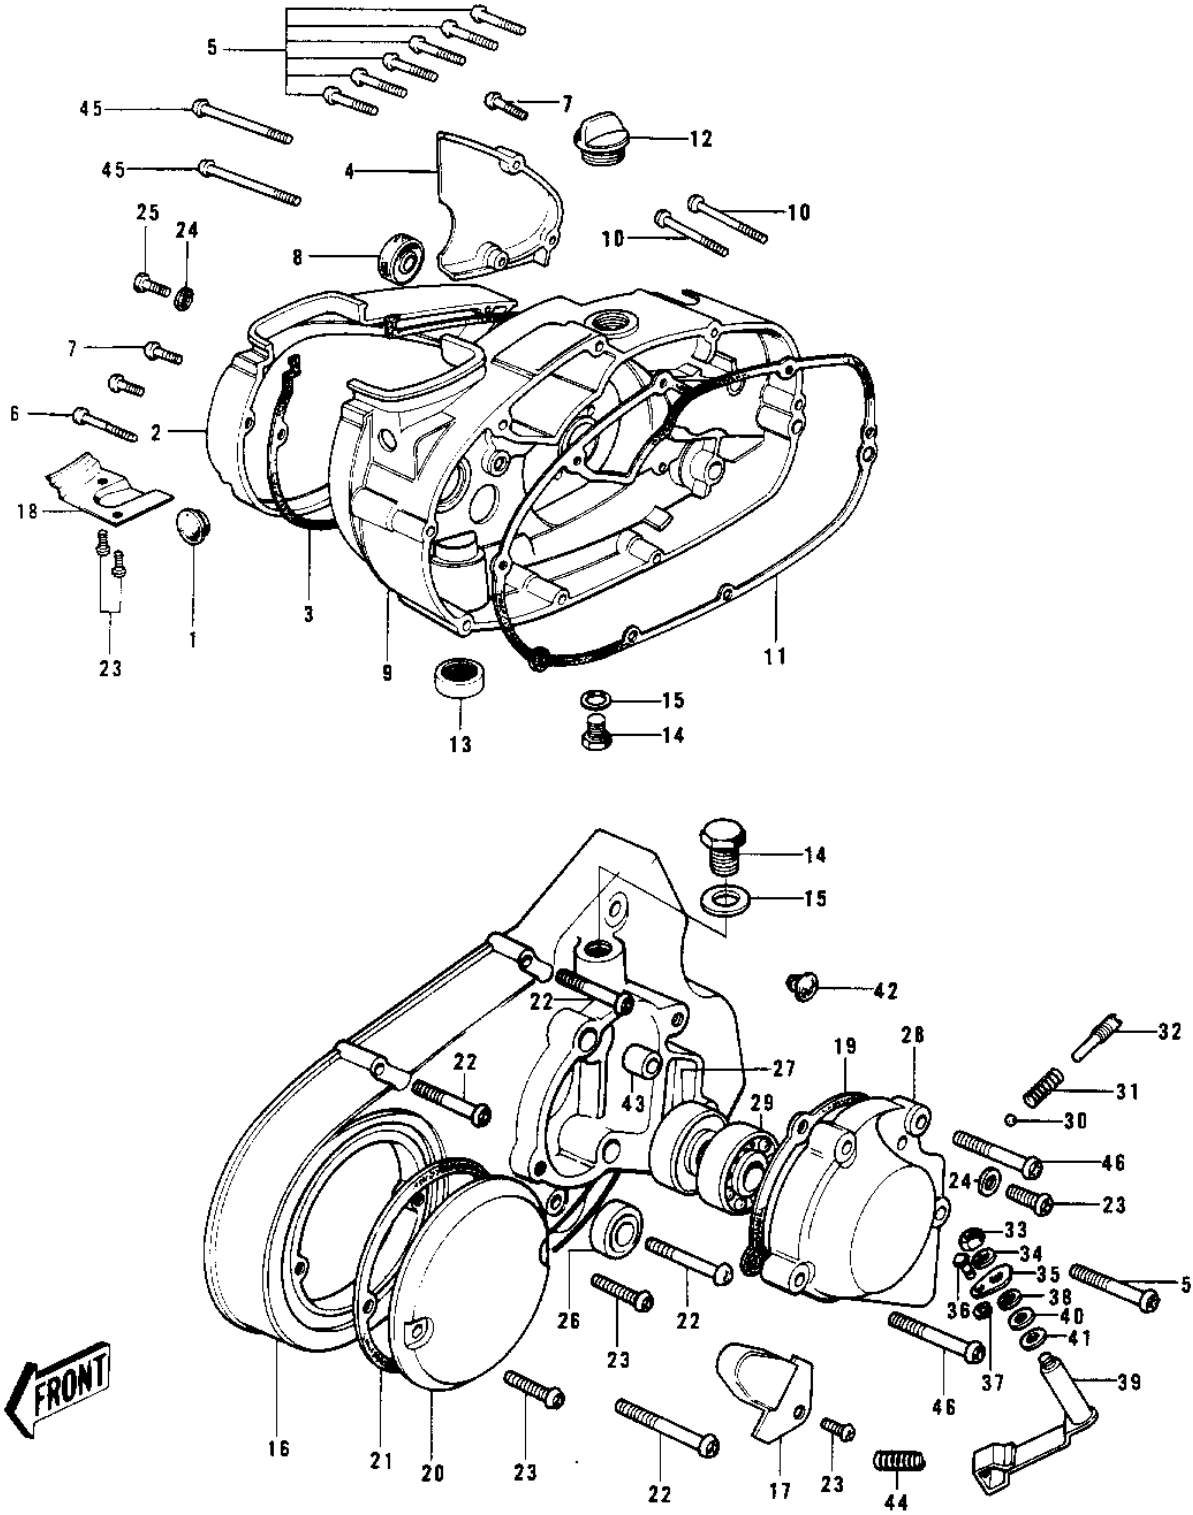

1974 G4TR-D PARTS DIAGRAM

ENGINE COVERS 1/2 ('74-'75)

1974 G4TR-D PARTS LIST

ENGINE COVERS 1/2 ('74-'75)

ITEM NAME	PART NUMBER	QUANTITY
CAP CARB MOUNT HOLE (Ref # 1)	14039-001	
COVER,CARB BARREL (Ref # 2)	14030-1005	
COVER,CARB BARREL (Ref # 2)	14030-1005	
GASKET,CARBURETOR COV (Ref # 3)	11060-1201	
COVER,OIL PUMP,BUFF (Ref # 4)	14030-050-80	
SCREW PAN HEAD 6X30 (Ref # 5)	220B0630	
SCREW PAN HEAD 6X35 (Ref # 6)	220B0635	
SCREW PAN HEAD 6X20 (Ref # 7)	220B0620	
OIL SEAL TB14257 (Ref # 8)	653B142507	
COVER,R.H,ENG,BARREL (Ref # 9)	14032-1017	
COVER,R.H,ENG,BARREL (Ref # 9)	14032-1017	
SCREW PAN HEAD 6X45 (Ref # 10)	220B0645	
GASKET,CLUTCH COVER (Ref # 11)	11060-1198	
FILLER,OIL (Ref # 12)	16115-018	
DRAIN,FUEL (Ref # 13)	16116-006	
PLUG OIL DRAIN (Ref # 14)	92067-001	
GASKET CHECK VALVE (Ref # 15)	92065-058	
COVER,L.H ENGINE,BUFF (Ref # 16)	14031-063-80	
CAP-L.H.ENGINE COVER (Ref # 17)	14036-004	
COVER,CLUTCH CABLE (Ref # 18)	14025-1137	
COVER,CLUTCH CABLE (Ref # 18)	14025-1137	
GASKET-LH ENG COV CAP (Ref # 19)	14051-002	
COVER-BRK POINT,CR (Ref # 20)	14027-007-79	
GASKET BREAKER COVER (Ref # 21)	14050-002	
SCREW PAN HEAD 6X65 (Ref # 22)	220B0665	
SCREW PAN HEAD 6X12 (Ref # 23)	220B0612	
WASHER OIL PUMP BANJO (Ref # 24)	92022-077	
BOLT,HEX HEAD,6X14 (Ref # 25)	92001-121	
SEAL-OIL (Ref # 26)	92049-1249	