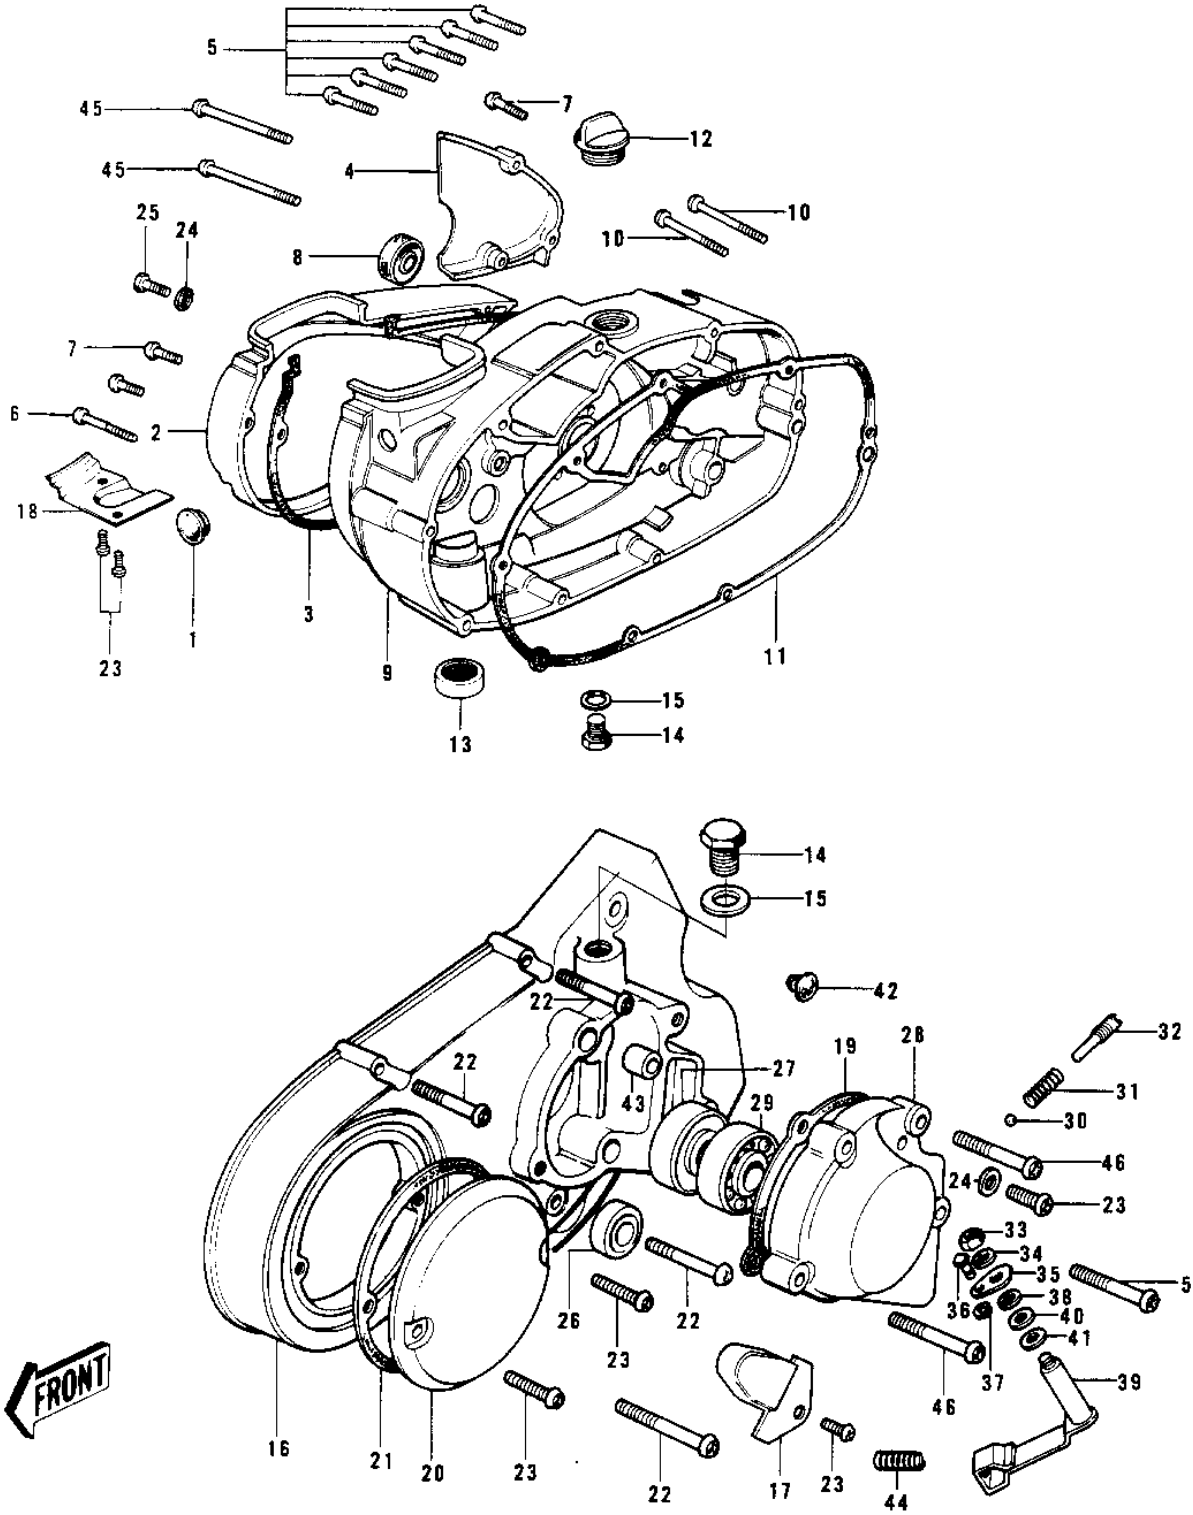

# 1974 G4TR-D PARTS DIAGRAM

ENGINE COVERS 1/2 ('74-'75)

# 1974 G4TR-D PARTS LIST

ENGINE COVERS 1/2 ('74-'75)

ITEM NAME	PART NUMBER	QUANTITY
CAP CARB MOUNT HOLE (Ref # 1)	14039-001	
COVER,CARB BARREL (Ref # 2)	14030-1005	
COVER,CARB BARREL (Ref # 2)	14030-1005	
GASKET,CARBURETOR COV (Ref # 3)	11060-1201	
COVER,OIL PUMP,BUFF (Ref # 4)	14030-050-80	
SCREW PAN HEAD 6X30 (Ref # 5)	220B0630	
SCREW PAN HEAD 6X35 (Ref # 6)	220B0635	
SCREW PAN HEAD 6X20 (Ref # 7)	220B0620	
OIL SEAL TB14257 (Ref # 8)	653B142507	
COVER,R.H,ENG,BARREL (Ref # 9)	14032-1017	
COVER,R.H,ENG,BARREL (Ref # 9)	14032-1017	
SCREW PAN HEAD 6X45 (Ref # 10)	220B0645	
GASKET,CLUTCH COVER (Ref # 11)	11060-1198	
FILLER,OIL (Ref # 12)	16115-018	
DRAIN,FUEL (Ref # 13)	16116-006	
PLUG OIL DRAIN (Ref # 14)	92067-001	
GASKET CHECK VALVE (Ref # 15)	92065-058	
COVER,L.H ENGINE,BUFF (Ref # 16)	14031-063-80	
CAP-L.H.ENGINE COVER (Ref # 17)	14036-004	
COVER,CLUTCH CABLE (Ref # 18)	14025-1137	
COVER,CLUTCH CABLE (Ref # 18)	14025-1137	
GASKET-LH ENG COV CAP (Ref # 19)	14051-002	
COVER-BRK POINT,CR (Ref # 20)	14027-007-79	
GASKET BREAKER COVER (Ref # 21)	14050-002	
SCREW PAN HEAD 6X65 (Ref # 22)	220B0665	
SCREW PAN HEAD 6X12 (Ref # 23)	220B0612	
WASHER OIL PUMP BANJO (Ref # 24)	92022-077	
BOLT,HEX HEAD,6X14 (Ref # 25)	92001-121	
SEAL-OIL (Ref # 26)	92049-1249	