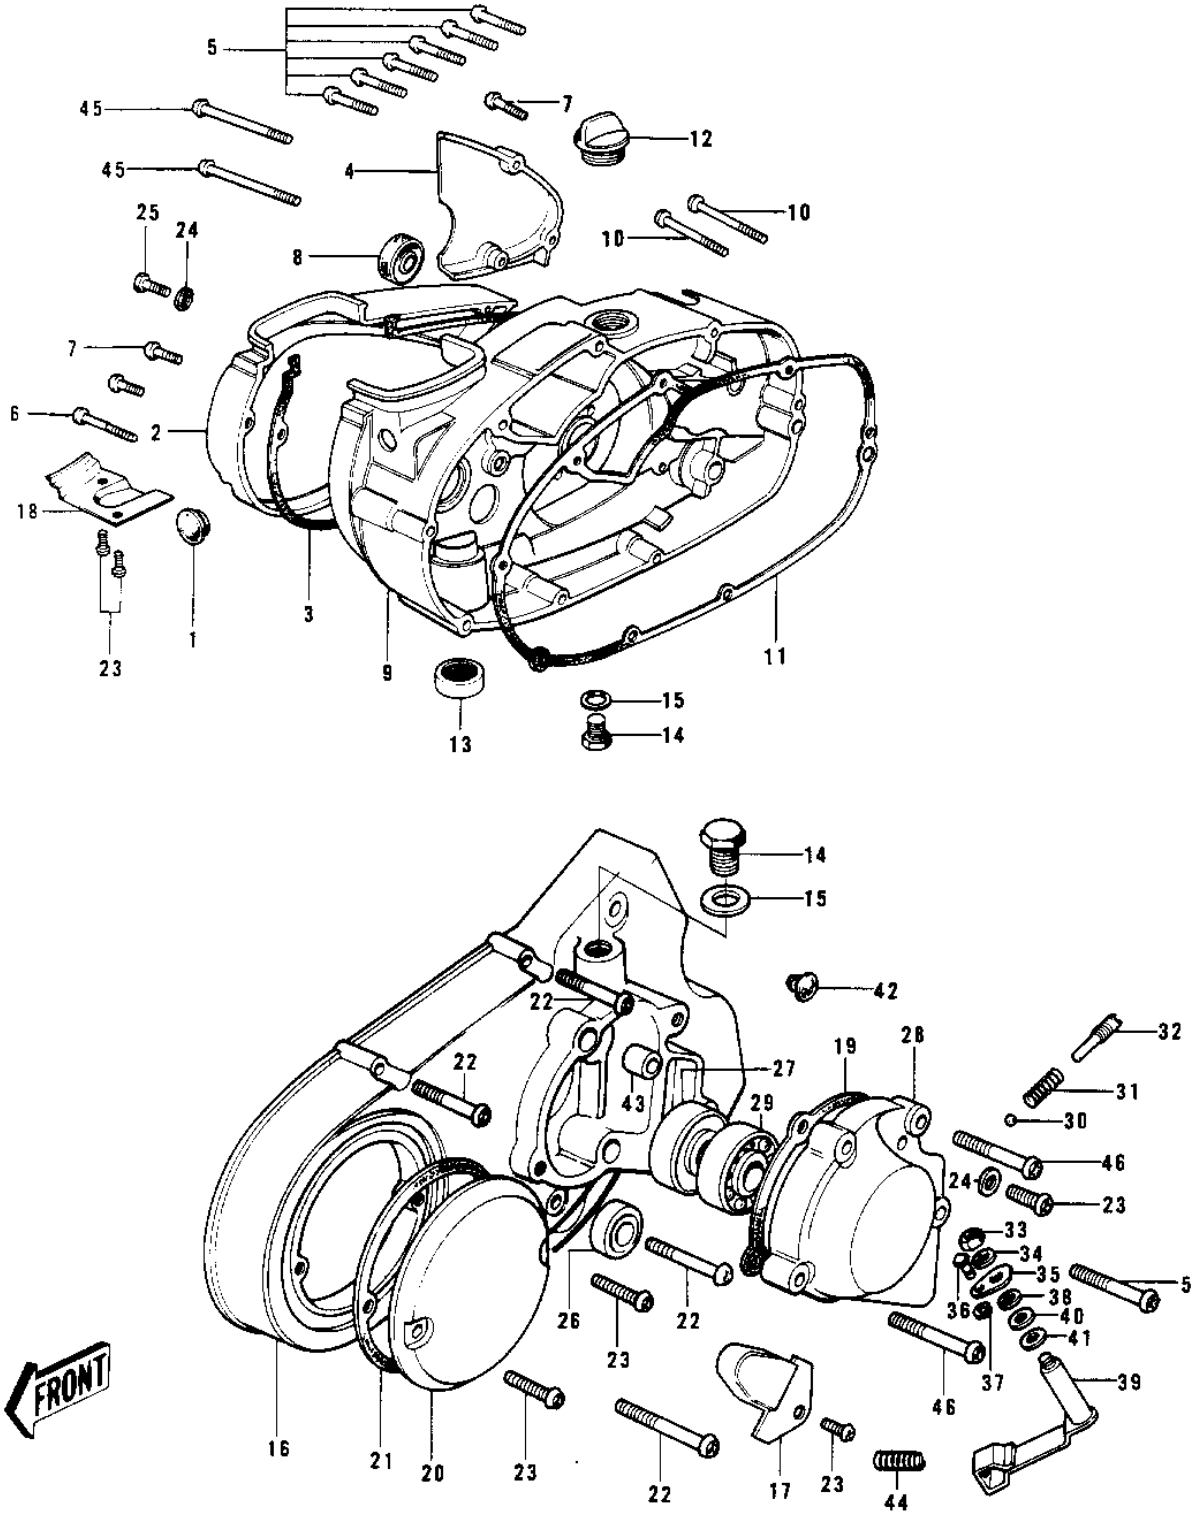

1976 KV100-A7 PARTS DIAGRAM

ENGINE COVERS 1/2 ('74-'75)

1976 KV100-A7 PARTS LIST

ENGINE COVERS 1/2 ('74-'75)

ITEM NAME	PART NUMBER	QUANTITY
CAP CARB MOUNT HOLE (Ref # 1)	14039-001	1
COVER,CARB BARREL (Ref # 2)	14030-1005	1
COVER,CARB BARREL (Ref # 2)	14030-1005	1
GASKET,CARBURETOR COV (Ref # 3)	11060-1201	1
COVER,OIL PUMP,BUFF (Ref # 4)	14030-050-80	1
SCREW PAN HEAD 6X30 (Ref # 5)	220B0630	8
SCREW PAN HEAD 6X35 (Ref # 6)	220B0635	1
SCREW PAN HEAD 6X20 (Ref # 7)	220B0620	3
OIL SEAL TB14257 (Ref # 8)	653B142507	1
COVER,R.H,ENG,BARREL (Ref # 9)	14032-1017	1
COVER,R.H,ENG,BARREL (Ref # 9)	14032-1017	1
SCREW PAN HEAD 6X45 (Ref # 10)	220B0645	2
GASKET,CLUTCH COVER (Ref # 11)	11060-1198	1
FILLER,OIL (Ref # 12)	16115-018	1
DRAIN,FUEL (Ref # 13)	16116-006	1
PLUG OIL DRAIN (Ref # 14)	92067-001	2
GASKET CHECK VALVE (Ref # 15)	92065-058	2
COVER,L.H ENGINE,BUFF (Ref # 16)	14031-063-80	1
CAP-L.H.ENGINE COVER (Ref # 17)	14036-004	1
COVER,CLUTCH CABLE (Ref # 18)	14025-1137	1
COVER,CLUTCH CABLE (Ref # 18)	14025-1137	1
GASKET-LH ENG COV CAP (Ref # 19)	14051-002	1
COVER-BRK POINT,CR (Ref # 20)	14027-007-79	1
GASKET BREAKER COVER (Ref # 21)	14050-002	1
SCREW PAN HEAD 6X65 (Ref # 22)	220B0665	6
SCREW PAN HEAD 6X12 (Ref # 23)	220B0612	6
WASHER OIL PUMP BANJO (Ref # 24)	92022-077	2
BOLT,HEX HEAD,6X14 (Ref # 25)	92001-121	1
SEAL-OIL (Ref # 26)	92049-1249	1