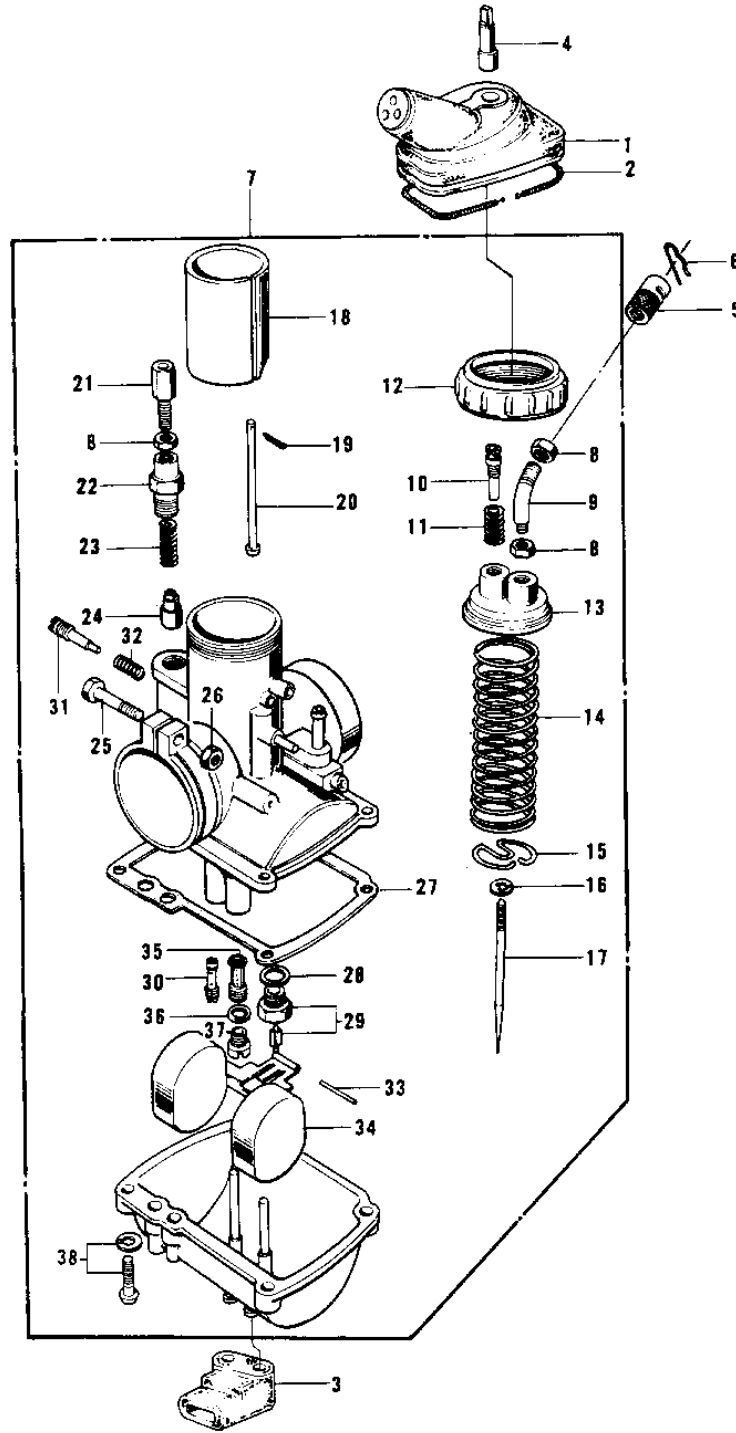

# 1972 G4TR-B PARTS DIAGRAM

CARBURETOR G4TR-D ('74-'75)

**G4TR-D**

## 1972 G4TR-B PARTS LIST

### CARBURETOR G4TR-D ('74-'75)

ITEM NAME	PART NUMBER	QUANTITY
CAP,CARBURETOR (Ref # 1)	14038-033	
SPRING COIL (Ref # 2)	92081-047	
GROMMET,OVER FLOW (Ref # 3)	16136-007	
PLUG,CARBURETOR CAP (Ref # 4)	16147-001	
CABLE ADJUSTER (Ref # 5)	16002-007	
CIRCLIP (Ref # 6)	92036-018	
CARBURETOR ASSY (Ref # 7)	16001-196	
NUT CABLE ADJUST LOCK (Ref # 8)	16003-004	
CABLE GUIDE (Ref # 9)	16077-001	
SCREW,THROTTLE STOP (Ref # 10)	16021-002	
SPRING THR STOP SCREW (Ref # 11)	16022-005	
CAP MIXING CHAMBER (Ref # 12)	16004-010	
TOP MIXING CHAMBER (Ref # 13)	16005-005	
SPRING THROTTLE VALVE (Ref # 14)	16006-013	
SPRING SEAT,THRTL TL (Ref # 15)	16007-020	
CIRCLIP (Ref # 16)	16008-010	
JET NEEDLE 4EJ7 (Ref # 17)	16009-059	
VALVE,THROTTLE CA2.0 (Ref # 18)	16025-057	
PIN COTTER 1.2X10 (Ref # 19)	550D1210	
ROD,THROTTLE VLV STP (Ref # 20)	16024-012	
CABLE ADJUSTER (Ref # 21)	16002-002	
CAP STARTER PLUNGER (Ref # 22)	16012-004	
SPRING-PLUNGER (Ref # 23)	16013-003	
PLUNGER-ENRICHNER (Ref # 24)	16016-002	
SCREW CLAMP (Ref # 25)	16010-004	
NUT 6MM (Ref # 26)	311B0600	
GASKET,FLOAT CHAMBER (Ref # 27)	16019-021	
WASHER VALVE SEAT (Ref # 28)	16029-002	
FLOAT VALVE ASSY (Ref # 29)	16030-001	

# 1972 G4TR-B PARTS LIST

CARBURETOR G4TR-D ('74-'75)

ITEM NAME	PART NUMBER	QUANTITY
PILOT JET #17.5 ISO (Ref # 30)	92064-020	
SCREW PILOT AIR ADJST (Ref # 31)	16014-002	
SPRING-THR STOP SCREW (Ref # 32)	16022-007	
FLOAT PIN (Ref # 33)	16032-003	
FLOAT (Ref # 34)	16031-015	
NEEDLE JET O-4 (Ref # 35)	16017-081	
WASHER MAIN JET (Ref # 36)	16034-001	
MAIN JET NO 75R (Ref # 37)	92063-109	
MAIN JET,#70R (Ref # 37)	92063-1012	
MAIN JET NO 72.5R (Ref # 37)	92063-108	
MAIN JET,#77.5R (Ref # 37)	92063-1032	
MAIN JET, #A80 (Ref # 37)	92063-1030	
SCREW-FLOAT CHAMBER (Ref # 38)	16033-012	