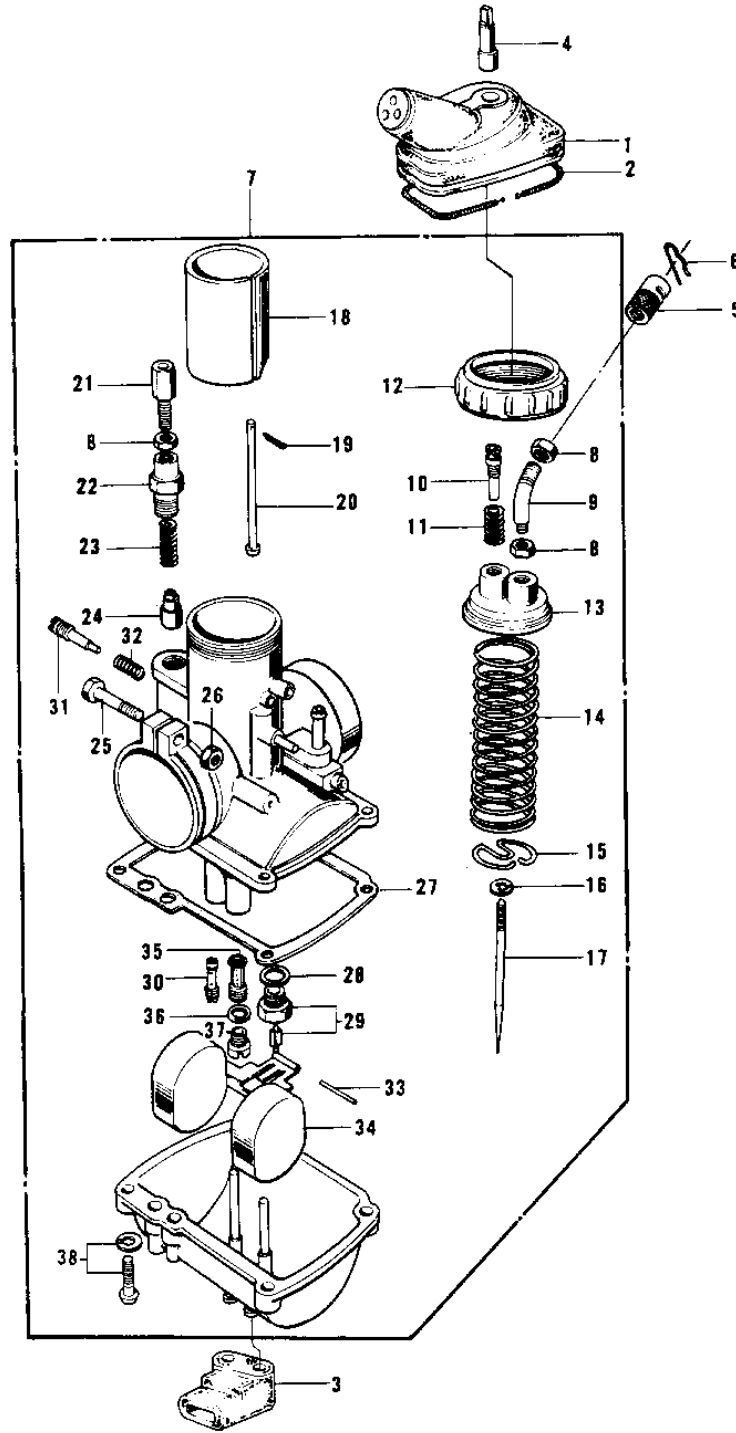

1974 G4TR-D PARTS DIAGRAM

CARBURETOR G4TR-D ('74-'75)

G4TR-D

1974 G4TR-D PARTS LIST

CARBURETOR G4TR-D ('74-'75)

ITEM NAME	PART NUMBER	QUANTITY
CAP,CARBURETOR (Ref # 1)	14038-033	
SPRING COIL (Ref # 2)	92081-047	
GROMMET,OVER FLOW (Ref # 3)	16136-007	
PLUG,CARBURETOR CAP (Ref # 4)	16147-001	
CABLE ADJUSTER (Ref # 5)	16002-007	
CIRCLIP (Ref # 6)	92036-018	
CARBURETOR ASSY (Ref # 7)	16001-196	
NUT CABLE ADJUST LOCK (Ref # 8)	16003-004	
CABLE GUIDE (Ref # 9)	16077-001	
SCREW,THROTTLE STOP (Ref # 10)	16021-002	
SPRING THR STOP SCREW (Ref # 11)	16022-005	
CAP MIXING CHAMBER (Ref # 12)	16004-010	
TOP MIXING CHAMBER (Ref # 13)	16005-005	
SPRING THROTTLE VALVE (Ref # 14)	16006-013	
SPRING SEAT,THRTL TL (Ref # 15)	16007-020	
CIRCLIP (Ref # 16)	16008-010	
JET NEEDLE 4EJ7 (Ref # 17)	16009-059	
VALVE,THROTTLE CA2.0 (Ref # 18)	16025-057	
PIN COTTER 1.2X10 (Ref # 19)	550D1210	
ROD,THROTTLE VLV STP (Ref # 20)	16024-012	
CABLE ADJUSTER (Ref # 21)	16002-002	
CAP STARTER PLUNGER (Ref # 22)	16012-004	
SPRING-PLUNGER (Ref # 23)	16013-003	
PLUNGER-ENRICHNER (Ref # 24)	16016-002	
SCREW CLAMP (Ref # 25)	16010-004	
NUT 6MM (Ref # 26)	311B0600	
GASKET,FLOAT CHAMBER (Ref # 27)	16019-021	
WASHER VALVE SEAT (Ref # 28)	16029-002	
FLOAT VALVE ASSY (Ref # 29)	16030-001	

1974 G4TR-D PARTS LIST

CARBURETOR G4TR-D ('74-'75)

ITEM NAME	PART NUMBER	QUANTITY
PILOT JET #17.5 ISO (Ref # 30)	92064-020	
SCREW PILOT AIR ADJST (Ref # 31)	16014-002	
SPRING-THR STOP SCREW (Ref # 32)	16022-007	
FLOAT PIN (Ref # 33)	16032-003	
FLOAT (Ref # 34)	16031-015	
NEEDLE JET O-4 (Ref # 35)	16017-081	
WASHER MAIN JET (Ref # 36)	16034-001	
MAIN JET NO 75R (Ref # 37)	92063-109	
MAIN JET,#70R (Ref # 37)	92063-1012	
MAIN JET NO 72.5R (Ref # 37)	92063-108	
MAIN JET,#77.5R (Ref # 37)	92063-1032	
MAIN JET, #A80 (Ref # 37)	92063-1030	
SCREW-FLOAT CHAMBER (Ref # 38)	16033-012	