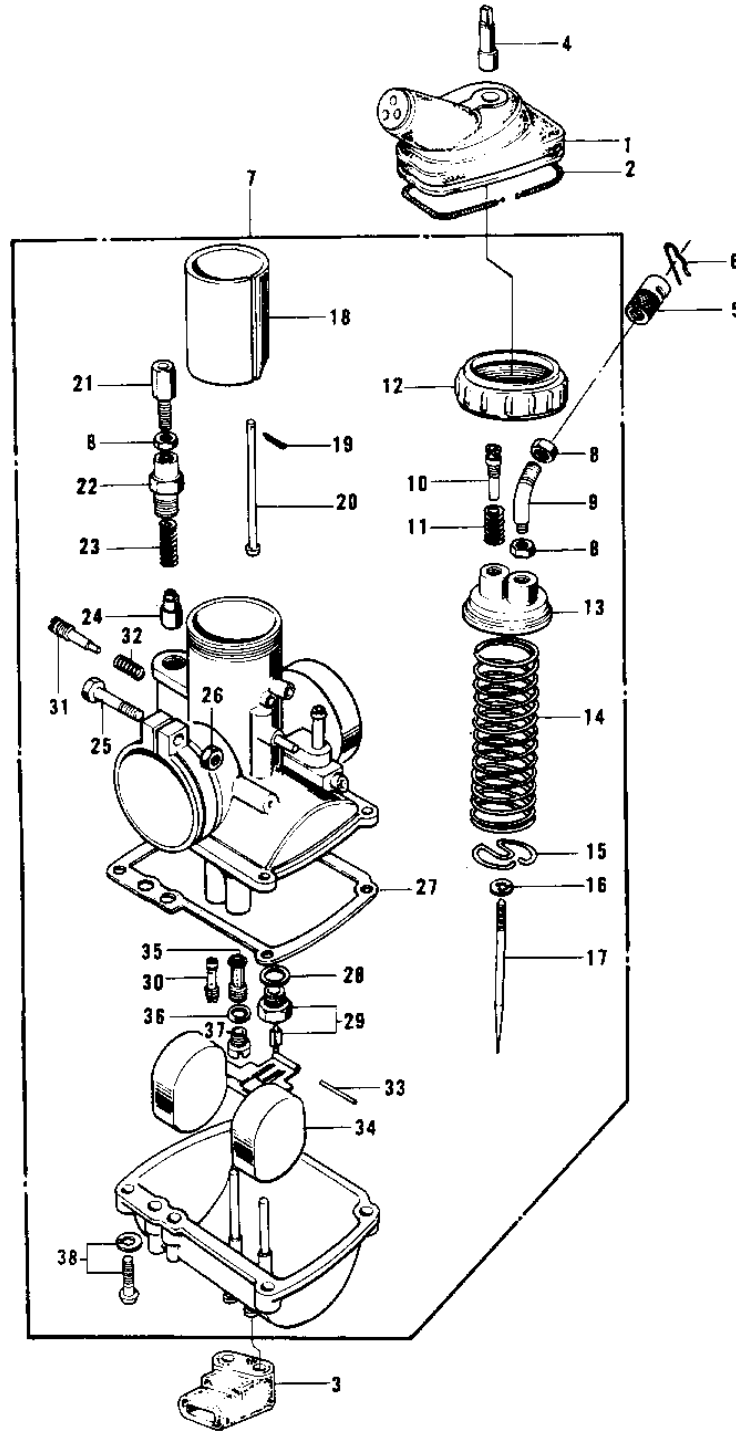

# 1975 G4TR-E PARTS DIAGRAM

CARBURETOR G4TR-D ('74-'75)

**G4TR-D**

# 1975 G4TR-E PARTS LIST

## CARBURETOR G4TR-D ('74-'75)

ITEM NAME	PART NUMBER	QUANTITY
CAP,CARBURETOR (Ref # 1)	14038-033	1
SPRING COIL (Ref # 2)	92081-047	1
GROMMET,OVER FLOW (Ref # 3)	16136-007	1
PLUG,CARBURETOR CAP (Ref # 4)	16147-001	1
CABLE ADJUSTER (Ref # 5)	16002-007	1
CIRCLIP (Ref # 6)	92036-018	1
CARBURETOR ASSY (Ref # 7)	16001-196	1
NUT CABLE ADJUST LOCK (Ref # 8)	16003-004	3
CABLE GUIDE (Ref # 9)	16077-001	1
SCREW,THROTTLE STOP (Ref # 10)	16021-002	1
SPRING THR STOP SCREW (Ref # 11)	16022-005	1
CAP MIXING CHAMBER (Ref # 12)	16004-010	1
TOP MIXING CHAMBER (Ref # 13)	16005-005	1
SPRING THROTTLE VALVE (Ref # 14)	16006-013	1
SPRING SEAT,THRTL TL (Ref # 15)	16007-020	1
CIRCLIP (Ref # 16)	16008-010	1
JET NEEDLE 4EJ7 (Ref # 17)	16009-059	1
VALVE,THROTTLE CA2.0 (Ref # 18)	16025-057	1
PIN COTTER 1.2X10 (Ref # 19)	550D1210	1
ROD,THROTTLE VLV STP (Ref # 20)	16024-012	1
CABLE ADJUSTER (Ref # 21)	16002-002	1
CAP STARTER PLUNGER (Ref # 22)	16012-004	1
SPRING-PLUNGER (Ref # 23)	16013-003	1
PLUNGER-ENRICHNER (Ref # 24)	16016-002	1
SCREW CLAMP (Ref # 25)	16010-004	1
NUT 6MM (Ref # 26)	311B0600	1
GASKET,FLOAT CHAMBER (Ref # 27)	16019-021	1
WASHER VALVE SEAT (Ref # 28)	16029-002	1
FLOAT VALVE ASSY (Ref # 29)	16030-001	1

# 1975 G4TR-E PARTS LIST

CARBURETOR G4TR-D ('74-'75)

ITEM NAME	PART NUMBER	QUANTITY
PILOT JET #17.5 ISO (Ref # 30)	92064-020	1
SCREW PILOT AIR ADJST (Ref # 31)	16014-002	1
SPRING-THR STOP SCREW (Ref # 32)	16022-007	1
FLOAT PIN (Ref # 33)	16032-003	1
FLOAT (Ref # 34)	16031-015	1
NEEDLE JET O-4 (Ref # 35)	16017-081	1
WASHER MAIN JET (Ref # 36)	16034-001	1
MAIN JET NO 75R (Ref # 37)	92063-109	1
SCREW-FLOAT CHAMBER (Ref # 38)	16033-012	4