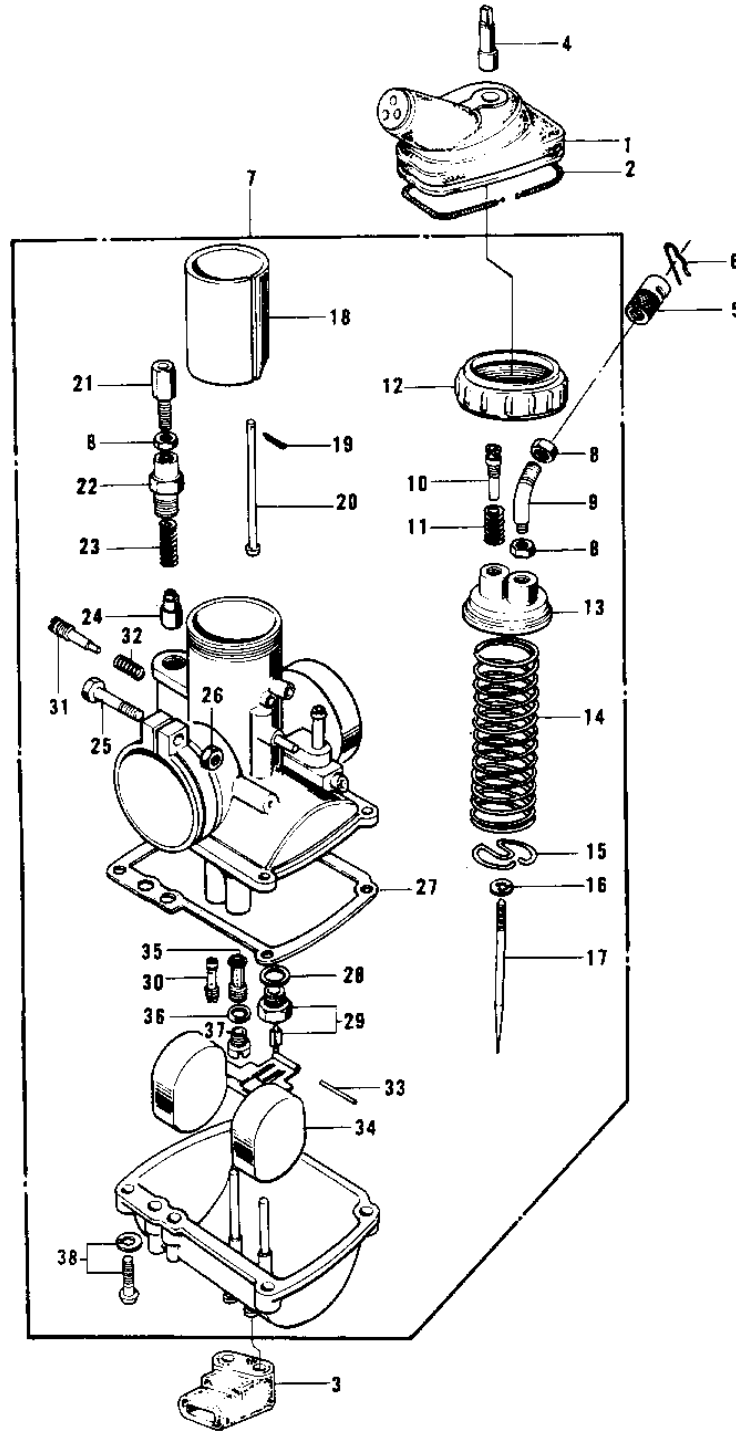

1975 G4TR-E PARTS DIAGRAM

CARBURETOR G4TR-D ('74-'75)

G4TR-D

1975 G4TR-E PARTS LIST

CARBURETOR G4TR-D ('74-'75)

ITEM NAME	PART NUMBER	QUANTITY
CAP,CARBURETOR (Ref # 1)	14038-033	1
SPRING COIL (Ref # 2)	92081-047	1
GROMMET,OVER FLOW (Ref # 3)	16136-007	1
PLUG,CARBURETOR CAP (Ref # 4)	16147-001	1
CABLE ADJUSTER (Ref # 5)	16002-007	1
CIRCLIP (Ref # 6)	92036-018	1
CARBURETOR ASSY (Ref # 7)	16001-196	1
NUT CABLE ADJUST LOCK (Ref # 8)	16003-004	3
CABLE GUIDE (Ref # 9)	16077-001	1
SCREW,THROTTLE STOP (Ref # 10)	16021-002	1
SPRING THR STOP SCREW (Ref # 11)	16022-005	1
CAP MIXING CHAMBER (Ref # 12)	16004-010	1
TOP MIXING CHAMBER (Ref # 13)	16005-005	1
SPRING THROTTLE VALVE (Ref # 14)	16006-013	1
SPRING SEAT,THRTL TL (Ref # 15)	16007-020	1
CIRCLIP (Ref # 16)	16008-010	1
JET NEEDLE 4EJ7 (Ref # 17)	16009-059	1
VALVE,THROTTLE CA2.0 (Ref # 18)	16025-057	1
PIN COTTER 1.2X10 (Ref # 19)	550D1210	1
ROD,THROTTLE VLV STP (Ref # 20)	16024-012	1
CABLE ADJUSTER (Ref # 21)	16002-002	1
CAP STARTER PLUNGER (Ref # 22)	16012-004	1
SPRING-PLUNGER (Ref # 23)	16013-003	1
PLUNGER-ENRICHNER (Ref # 24)	16016-002	1
SCREW CLAMP (Ref # 25)	16010-004	1
NUT 6MM (Ref # 26)	311B0600	1
GASKET,FLOAT CHAMBER (Ref # 27)	16019-021	1
WASHER VALVE SEAT (Ref # 28)	16029-002	1
FLOAT VALVE ASSY (Ref # 29)	16030-001	1

1975 G4TR-E PARTS LIST

CARBURETOR G4TR-D ('74-'75)

ITEM NAME	PART NUMBER	QUANTITY
PILOT JET #17.5 ISO (Ref # 30)	92064-020	1
SCREW PILOT AIR ADJST (Ref # 31)	16014-002	1
SPRING-THR STOP SCREW (Ref # 32)	16022-007	1
FLOAT PIN (Ref # 33)	16032-003	1
FLOAT (Ref # 34)	16031-015	1
NEEDLE JET O-4 (Ref # 35)	16017-081	1
WASHER MAIN JET (Ref # 36)	16034-001	1
MAIN JET NO 75R (Ref # 37)	92063-109	1
SCREW-FLOAT CHAMBER (Ref # 38)	16033-012	4