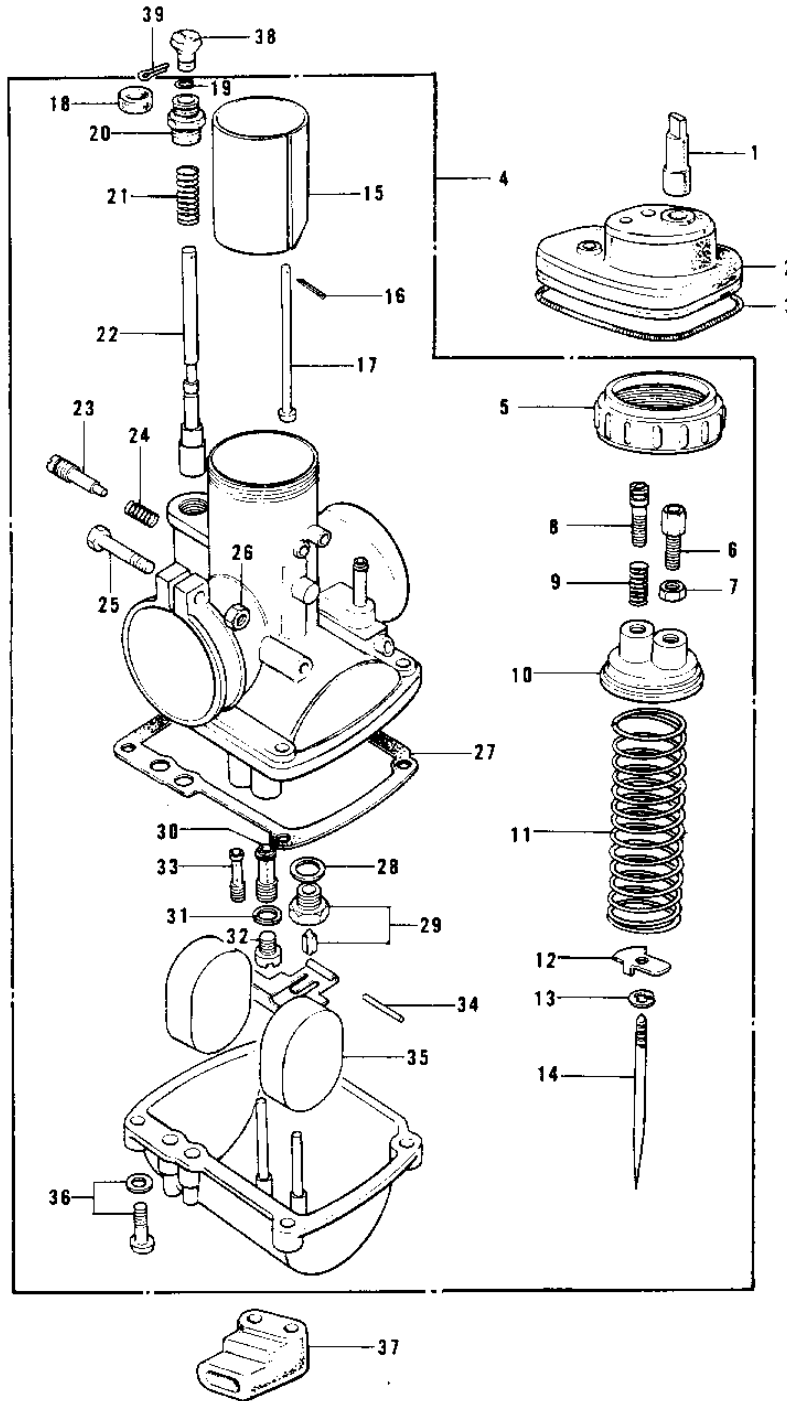

1970 Trail Boss PARTS DIAGRAM

CARBURETOR G4TR-E,KV100-A7 ('74-'75)

G4TR-E, KV 100-A7

1970 Trail Boss PARTS LIST

CARBURETOR G4TR-E,KV100-A7 ('74-'75)

ITEM NAME	PART NUMBER	QUANTITY
PLUG,CARBURETOR CAP (Ref # 1)	16147-001	1
CAP,CARBURETOR (Ref # 2)	14038-035	1
SPRING COIL (Ref # 3)	92081-047	1
CARBURETOR ASSY (Ref # 4)	16001-233	1
CAP MIXING CHAMBER (Ref # 5)	16004-010	1
CABLE ADJUSTER (Ref # 6)	16002-002	1
NUT CABLE ADJUST LOCK (Ref # 7)	16003-004	1
SCREW,THROTTLE STOP (Ref # 8)	16021-002	1
SPRING THR STOP SCREW (Ref # 9)	16022-005	1
TOP MIXING CHAMBER (Ref # 10)	16005-005	1
SPRING THROTTLE VALVE (Ref # 11)	16006-013	1
SPRING SEAT,THRTL TL (Ref # 12)	16007-020	1
CIRCLIP (Ref # 13)	16008-010	1
JET NEEDLE 4EJ7 (Ref # 14)	16009-059	1
VALVE,THROTTLE CA2.0 (Ref # 15)	16025-057	1
PIN COTTER 1.2X10 (Ref # 16)	550D1210	1
ROD,THROTTLE VLV STP (Ref # 17)	16024-012	1
CAP,STARTER PLUNGER (Ref # 18)	16036-012	1
CIRCLIP (Ref # 19)	92037-1077	1
CAP STARTER PLUNGER (Ref # 20)	16012-010	1
SPRING,STARTER PLUNGR (Ref # 21)	16013-010	1
PLUNGER,STARTER (Ref # 22)	16016-012	1
SCREW PILOT AIR ADJUST (Ref # 23)	16014-002	1
SPRING-THR STOP SCREW (Ref # 24)	16022-007	1
SCREW CLAMP (Ref # 25)	16010-004	1
NUT 6MM (Ref # 26)	311B0600	1
GASKET,FLOAT CHAMBER (Ref # 27)	16019-021	1
WASHER VALVE SEAT (Ref # 28)	16029-002	1
FLOAT VALVE ASSY (Ref # 29)	16030-001	1

1970 Trail Boss PARTS LIST

CARBURETOR G4TR-E,KV100-A7 ('74-'75)

ITEM NAME	PART NUMBER	QUANTITY
NEEDLE JET O-4 (Ref # 30)	16017-081	1
WASHER MAIN JET (Ref # 31)	16034-001	1
PILOT JET #17.5 ISO (Ref # 33)	92064-020	1
FLOAT PIN (Ref # 34)	16032-003	1
FLOAT (Ref # 35)	16031-015	1
SCREW-FLOAT CHAMBER (Ref # 36)	16033-012	4
GROMMET,OVER FLOW (Ref # 37)	16136-007	1
KNOB,CARBURETOR (Ref # 38)	92077-022	1
PIN COTTER 1.6X15 (Ref # 39)	550D1615	1