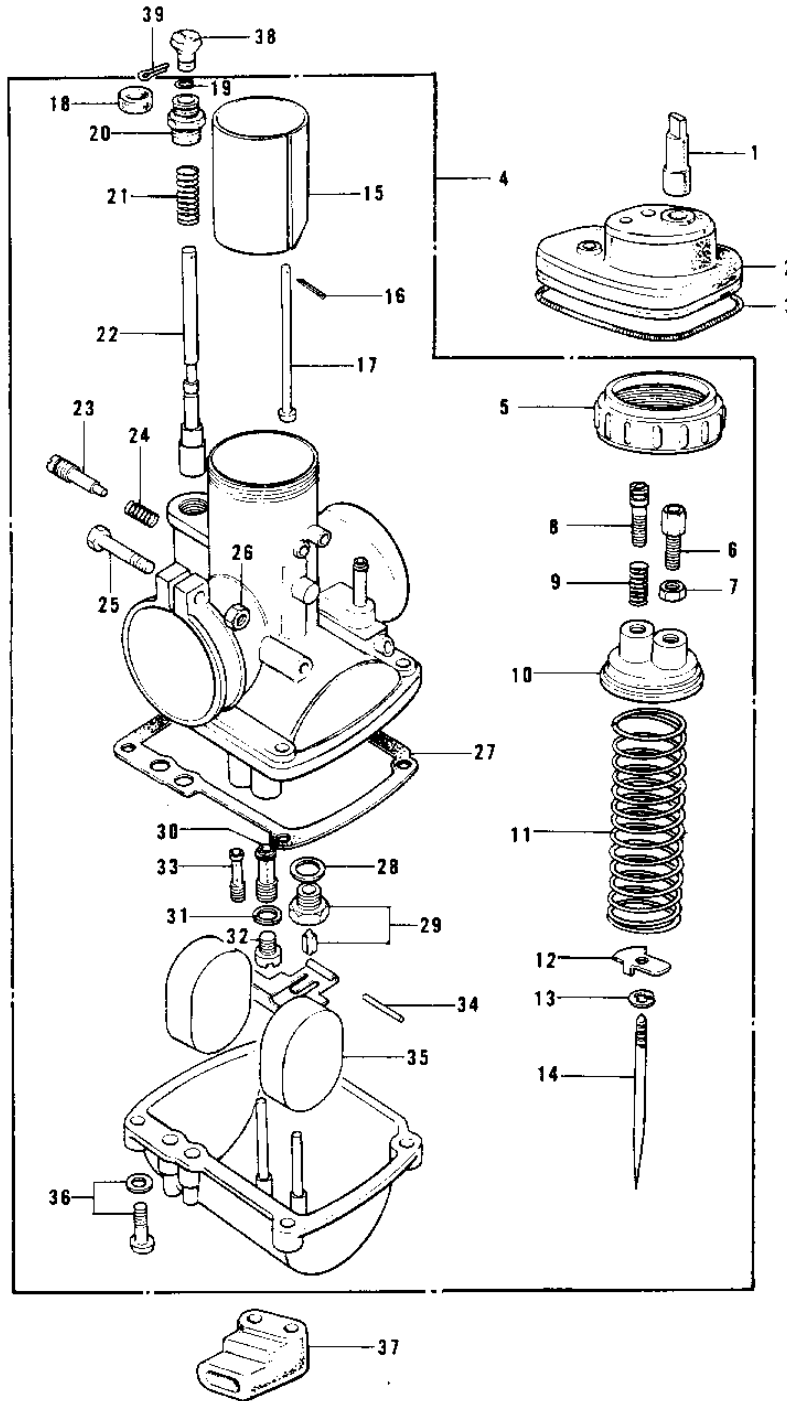

1970 Trail Boss PARTS DIAGRAM

CARBURETOR G4TR-E,KV100-A7 ('74-'75)

G4TR-E, KV100-A7

1970 Trail Boss PARTS LIST

CARBURETOR G4TR-E,KV100-A7 ('74-'75)

ITEM NAME	PART NUMBER	QUANTITY
PLUG,CARBURETOR CAP (Ref # 1)	16147-001	1
CAP,CARBURETOR (Ref # 2)	14038-035	1
SPRING COIL (Ref # 3)	92081-047	1
CARBURETOR ASSY (Ref # 4)	16001-233	1
CAP MIXING CHAMBER (Ref # 5)	16004-010	1
CABLE ADJUSTER (Ref # 6)	16002-002	1
NUT CABLE ADJUST LOCK (Ref # 7)	16003-004	1
SCREW,THROTTLE STOP (Ref # 8)	16021-002	1
SPRING THR STOP SCREW (Ref # 9)	16022-005	1
TOP MIXING CHAMBER (Ref # 10)	16005-005	1
SPRING THROTTLE VALVE (Ref # 11)	16006-013	1
SPRING SEAT,THRTL TL (Ref # 12)	16007-020	1
CIRCLIP (Ref # 13)	16008-010	1
JET NEEDLE 4EJ7 (Ref # 14)	16009-059	1
VALVE,THROTTLE CA2.0 (Ref # 15)	16025-057	1
PIN COTTER 1.2X10 (Ref # 16)	550D1210	1
ROD,THROTTLE VLV STP (Ref # 17)	16024-012	1
CAP,STARTER PLUNGER (Ref # 18)	16036-012	1
CIRCLIP (Ref # 19)	92037-1077	1
CAP STARTER PLUNGER (Ref # 20)	16012-010	1
SPRING,STARTER PLUNGR (Ref # 21)	16013-010	1
PLUNGER,STARTER (Ref # 22)	16016-012	1
SCREW PILOT AIR ADJUST (Ref # 23)	16014-002	1
SPRING-THR STOP SCREW (Ref # 24)	16022-007	1
SCREW CLAMP (Ref # 25)	16010-004	1
NUT 6MM (Ref # 26)	311B0600	1
GASKET,FLOAT CHAMBER (Ref # 27)	16019-021	1
WASHER VALVE SEAT (Ref # 28)	16029-002	1
FLOAT VALVE ASSY (Ref # 29)	16030-001	1

1970 Trail Boss PARTS LIST

CARBURETOR G4TR-E,KV100-A7 ('74-'75)

ITEM NAME	PART NUMBER	QUANTITY
NEEDLE JET O-4 (Ref # 30)	16017-081	1
WASHER MAIN JET (Ref # 31)	16034-001	1
PILOT JET #17.5 ISO (Ref # 33)	92064-020	1
FLOAT PIN (Ref # 34)	16032-003	1
FLOAT (Ref # 35)	16031-015	1
SCREW-FLOAT CHAMBER (Ref # 36)	16033-012	4
GROMMET,OVER FLOW (Ref # 37)	16136-007	1
KNOB,CARBURETOR (Ref # 38)	92077-022	1
PIN COTTER 1.6X15 (Ref # 39)	550D1615	1