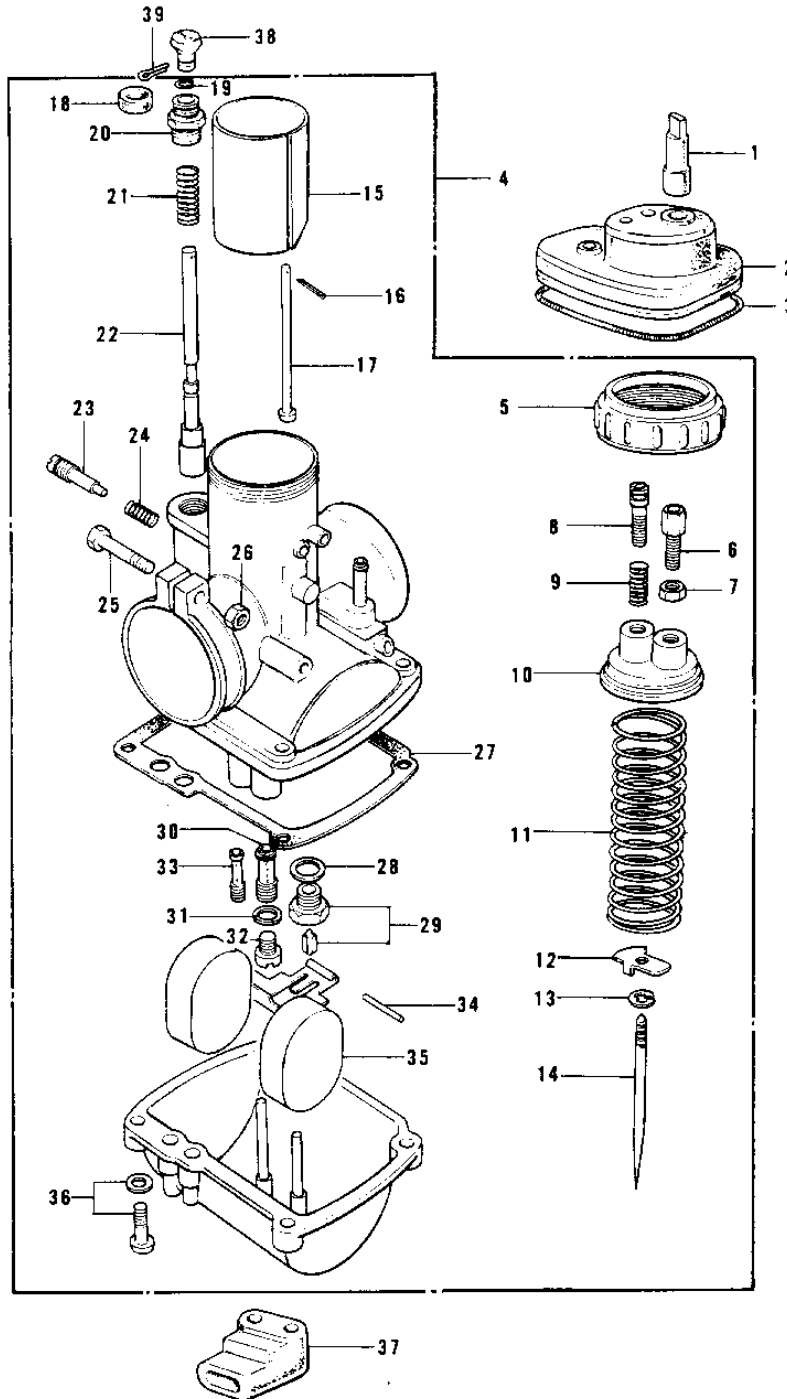

1976 KV100-A7 PARTS DIAGRAM

CARBURETOR G4TR-E, KV100-A7 ('74-'75)

G4TR-E, KV100-A7

1976 KV100-A7 PARTS LIST

CARBURETOR G4TR-E,KV100-A7 ('74-'75)

ITEM NAME	PART NUMBER	QUANTITY
PLUG,CARBURETOR CAP (Ref # 1)	16147-001	1
CAP,CARBURETOR (Ref # 2)	14038-035	1
SPRING COIL (Ref # 3)	92081-047	1
CARBURETOR ASSY (Ref # 4)	16001-233	1
CAP MIXING CHAMBER (Ref # 5)	16004-010	1
CABLE ADJUSTER (Ref # 6)	16002-002	1
NUT CABLE ADJUST LOCK (Ref # 7)	16003-004	1
SCREW,THROTTLE STOP (Ref # 8)	16021-002	1
SPRING THR STOP SCREW (Ref # 9)	16022-005	1
TOP MIXING CHAMBER (Ref # 10)	16005-005	1
SPRING THROTTLE VALVE (Ref # 11)	16006-013	1
SPRING SEAT,THRTL TL (Ref # 12)	16007-020	1
CIRCLIP (Ref # 13)	16008-010	1
JET NEEDLE 4EJ7 (Ref # 14)	16009-059	1
VALVE,THROTTLE CA2.0 (Ref # 15)	16025-057	1
PIN COTTER 1.2X10 (Ref # 16)	550D1210	1
ROD,THROTTLE VLV STP (Ref # 17)	16024-012	1
CAP,STARTER PLUNGER (Ref # 18)	16036-012	1
CIRCLIP (Ref # 19)	92037-1077	1
CAP STARTER PLUNGER (Ref # 20)	16012-010	1
SPRING,STARTER PLUNGR (Ref # 21)	16013-010	1
PLUNGER,STARTER (Ref # 22)	16016-012	1
SCREW PILOT AIR ADJUST (Ref # 23)	16014-002	1
SPRING-THR STOP SCREW (Ref # 24)	16022-007	1
SCREW CLAMP (Ref # 25)	16010-004	1
NUT 6MM (Ref # 26)	311B0600	1
GASKET,FLOAT CHAMBER (Ref # 27)	16019-021	1
WASHER VALVE SEAT (Ref # 28)	16029-002	1
FLOAT VALVE ASSY (Ref # 29)	16030-001	1

1976 KV100-A7 PARTS LIST

CARBURETOR G4TR-E,KV100-A7 ('74-'75)

ITEM NAME	PART NUMBER	QUANTITY
NEEDLE JET O-4 (Ref # 30)	16017-081	1
WASHER MAIN JET (Ref # 31)	16034-001	1
PILOT JET #17.5 ISO (Ref # 33)	92064-020	1
FLOAT PIN (Ref # 34)	16032-003	1
FLOAT (Ref # 35)	16031-015	1
SCREW-FLOAT CHAMBER (Ref # 36)	16033-012	4
GROMMET,OVER FLOW (Ref # 37)	16136-007	1
KNOB,CARBURETOR (Ref # 38)	92077-022	1
PIN COTTER 1.6X15 (Ref # 39)	550D1615	1