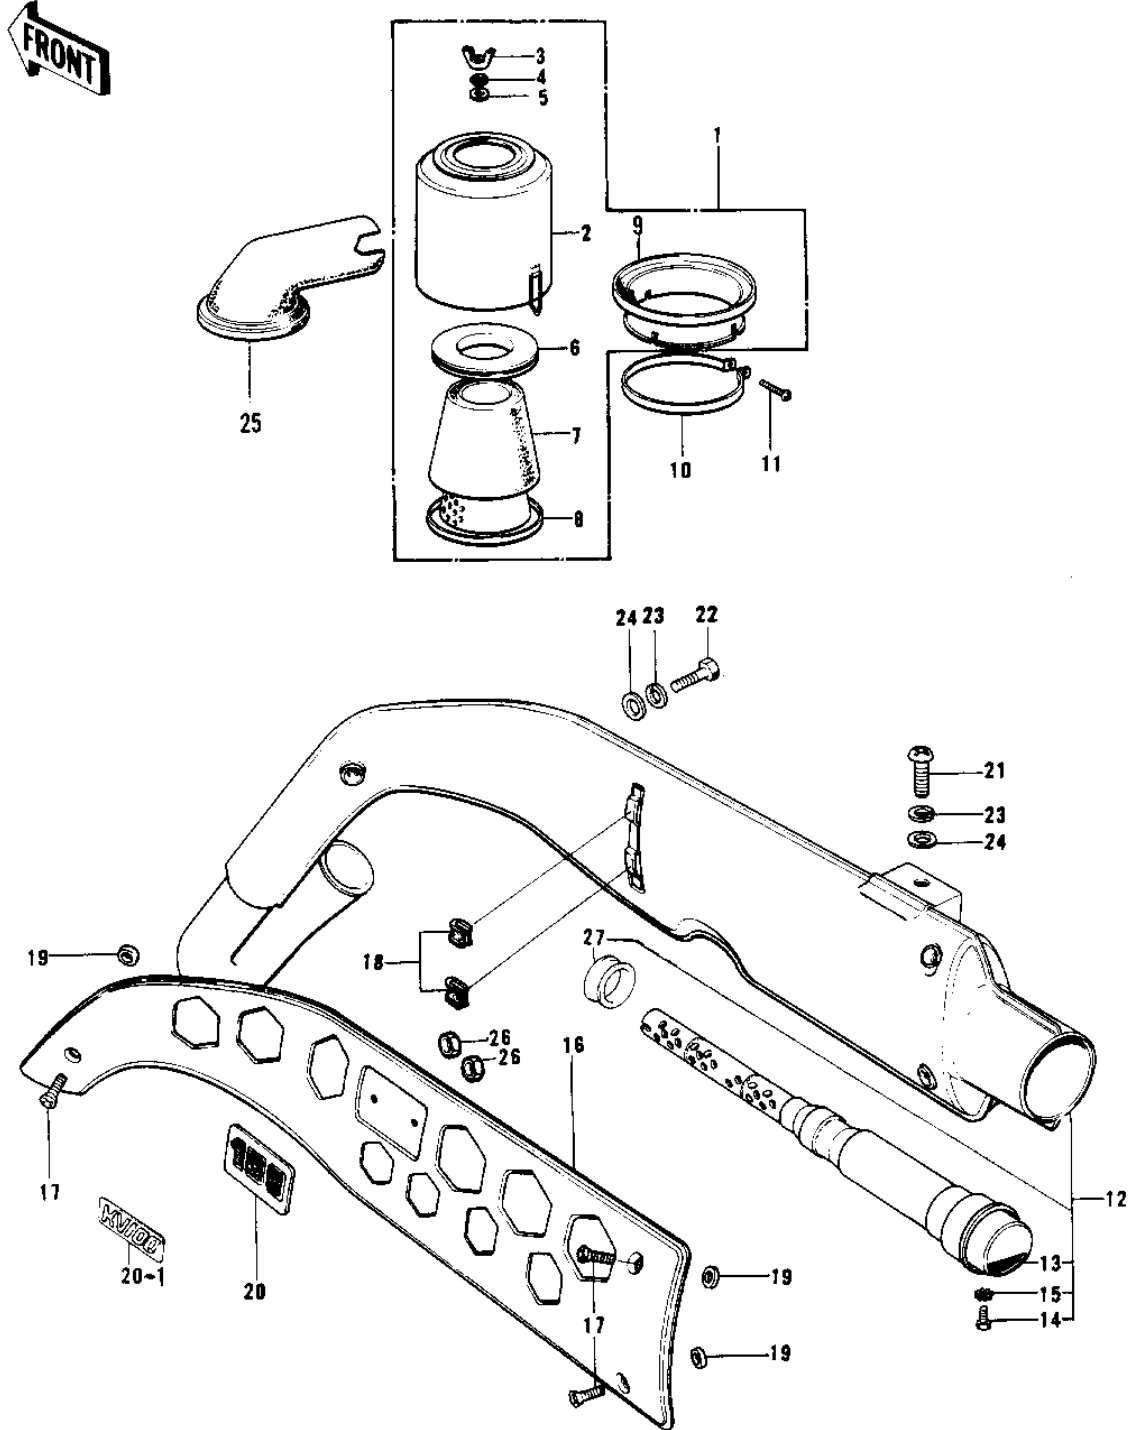

1970 Trail Boss PARTS DIAGRAM

AIR CLEANER/MUFFLER ('74-'75)

1970 Trail Boss PARTS LIST

AIR CLEANER/MUFFLER ('74-'75)

ITEM NAME	PART NUMBER	QUANTITY
AIR CLEANER ASSY,CR (Ref # 1)	11010-059-79	1
BODY-AIR CLEANER,CR (Ref # 2)	11011-010-79	1
NUT-WING,6MM (Ref # 3)	92015-030	1
WASHER SPRING 6MM (Ref # 4)	461F0600	1
WASHER PLAIN 6MM (Ref # 5)	411B0600	1
CAP-AIR CLEANER (Ref # 6)	11012-031	1
ELEMENT,AIR,CLNR (Ref # 7)	11013-037	1
HOLDER-AIR CLEANER (Ref # 8)	11014-008	1
CAP AIR CLEANER B (Ref # 9)	11012-013	1
CLAMP AIR CLEANER (Ref # 10)	92037-018	1
SCREW PAN HEAD 6X25 (Ref # 11)	220B0625	1
MUFFLER ASSY,F.BLACK (Ref # 12)	18001-104-21	1
BAFFLE TUBE (Ref # 13)	18033-078	1
BOLT,6X10 (Ref # 14)	112G0610	1
WASHER LOCK 6MM (Ref # 15)	464H0600	1
COVER,MUFFLER (Ref # 16)	18057-046	1
COVER,MUFFLER (Ref # 16)	18057-046	1
SCREW PAN HEAD 6X10 (Ref # 17)	221E0610	3
INSULATOR (Ref # 18)	18065-007	2
INSULATOR (Ref # 19)	18065-001	3
EMBLEM,MUFFLER COVER (Ref # 20)	56018-161	1
MARK,OIL TANK (Ref # 20-1)	56018-1109	1
SCREW-PAN HEAD,8X16 (Ref # 21)	220B0816	1
BOLT-SMALL-UPSET,8X16 (Ref # 22)	115G0816	1
BOLT-SMALL-UPSET,8X18 (Ref # 22)	115G0818	1
WASHER SPRING 8MM (Ref # 23)	461F0800	2
WASHER SPRING 8MM (Ref # 23)	461F0800	2
WASHER PLAIN 8MM (Ref # 24)	411B0800	2
WASHER PLAIN 8MM (Ref # 24)	410B0800	2

1970 Trail Boss PARTS LIST

AIR CLEANER/MUFFLER ('74-'75)

ITEM NAME	PART NUMBER	QUANTITY
AIR DUCT (Ref # 25)	14073-003	1
NUT,LOCK,5MM (Ref # 26)	92018-004	2
BUSHING,RUBBER (Ref # 27)	92092-011	1