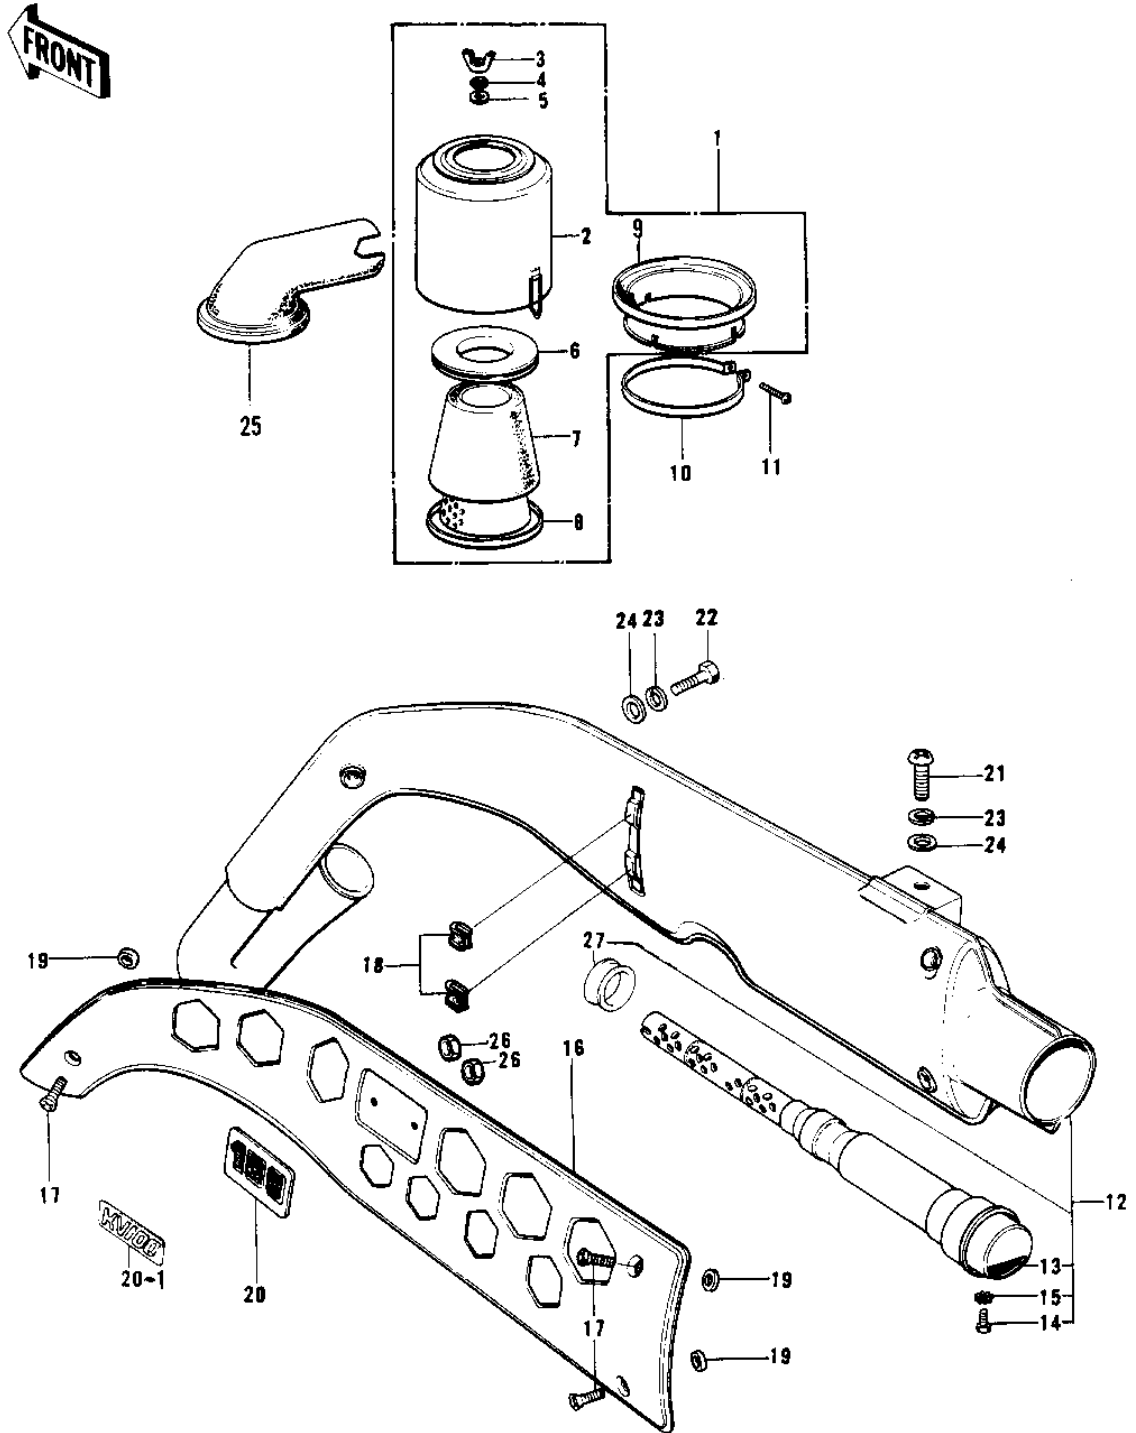

1970 Trail Boss PARTS DIAGRAM

AIR CLEANER/MUFFLER ('74-'75)

1970 Trail Boss PARTS LIST

AIR CLEANER/MUFFLER ('74-'75)

ITEM NAME	PART NUMBER	QUANTITY
AIR CLEANER ASSY,CR (Ref # 1)	11010-059-79	1
BODY-AIR CLEANER,CR (Ref # 2)	11011-010-79	1
NUT-WING,6MM (Ref # 3)	92015-030	1
WASHER SPRING 6MM (Ref # 4)	461F0600	1
WASHER PLAIN 6MM (Ref # 5)	411B0600	1
CAP-AIR CLEANER (Ref # 6)	11012-031	1
ELEMENT,AIR,CLNR (Ref # 7)	11013-037	1
HOLDER-AIR CLEANER (Ref # 8)	11014-008	1
CAP AIR CLEANER B (Ref # 9)	11012-013	1
CLAMP AIR CLEANER (Ref # 10)	92037-018	1
SCREW PAN HEAD 6X25 (Ref # 11)	220B0625	1
MUFFLER ASSY,F.BLACK (Ref # 12)	18001-104-21	1
BAFFLE TUBE (Ref # 13)	18033-078	1
BOLT,6X10 (Ref # 14)	112G0610	1
WASHER LOCK 6MM (Ref # 15)	464H0600	1
COVER,MUFFLER (Ref # 16)	18057-046	1
COVER,MUFFLER (Ref # 16)	18057-046	1
SCREW PAN HEAD 6X10 (Ref # 17)	221E0610	3
INSULATOR (Ref # 18)	18065-007	2
INSULATOR (Ref # 19)	18065-001	3
EMBLEM,MUFFLER COVER (Ref # 20)	56018-161	1
MARK,OIL TANK (Ref # 20-1)	56018-1109	1
SCREW-PAN HEAD,8X16 (Ref # 21)	220B0816	1
BOLT-SMALL-UPSET,8X16 (Ref # 22)	115G0816	1
BOLT-SMALL-UPSET,8X18 (Ref # 22)	115G0818	1
WASHER SPRING 8MM (Ref # 23)	461F0800	2
WASHER SPRING 8MM (Ref # 23)	461F0800	2
WASHER PLAIN 8MM (Ref # 24)	411B0800	2
WASHER PLAIN 8MM (Ref # 24)	410B0800	2

1970 Trail Boss PARTS LIST

AIR CLEANER/MUFFLER ('74-'75)

ITEM NAME	PART NUMBER	QUANTITY
AIR DUCT (Ref # 25)	14073-003	1
NUT,LOCK,5MM (Ref # 26)	92018-004	2
BUSHING,RUBBER (Ref # 27)	92092-011	1