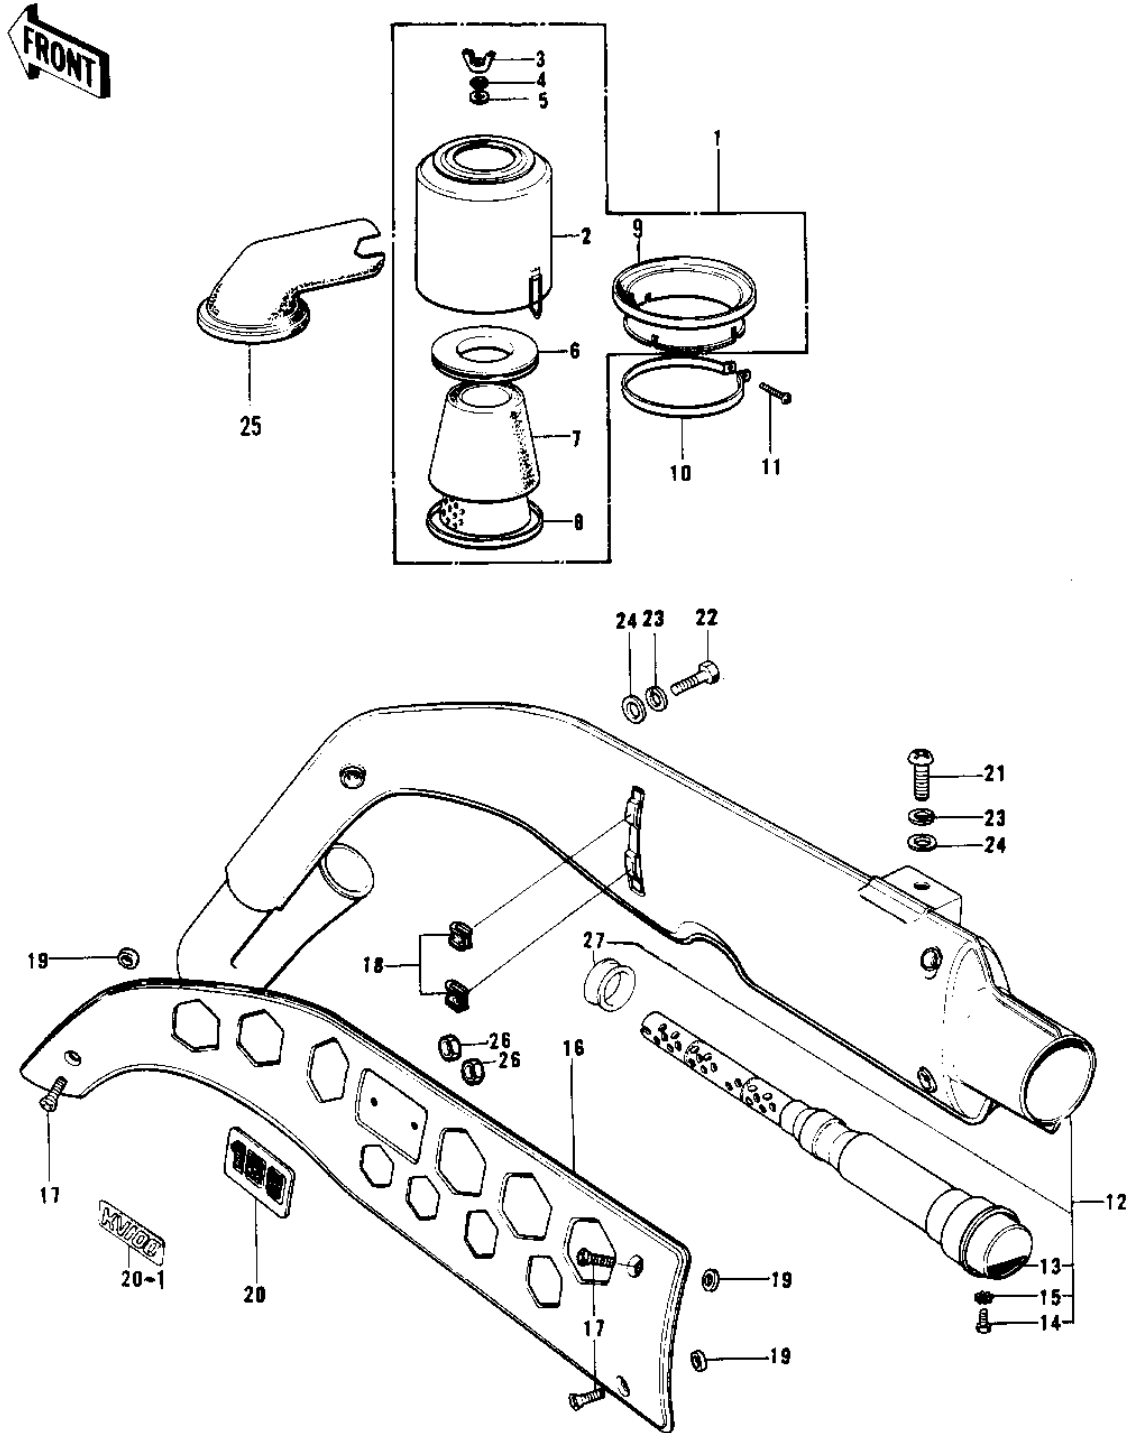

# 1971 G4TR-A PARTS DIAGRAM

AIR CLEANER/MUFFLER ('74-'75)

# 1971 G4TR-A PARTS LIST

## AIR CLEANER/MUFFLER ('74-'75)

ITEM NAME	PART NUMBER	QUANTITY
AIR CLEANER ASSY,CR (Ref # 1)	11010-059-79	
BODY-AIR CLEANER,CR (Ref # 2)	11011-010-79	
NUT-WING,6MM (Ref # 3)	92015-030	
WASHER SPRING 6MM (Ref # 4)	461F0600	
WASHER PLAIN 6MM (Ref # 5)	411B0600	
CAP-AIR CLEANER (Ref # 6)	11012-031	
ELEMENT,AIR,CLNR (Ref # 7)	11013-037	
HOLDER-AIR CLEANER (Ref # 8)	11014-008	
CAP AIR CLEANER B (Ref # 9)	11012-013	
CLAMP AIR CLEANER (Ref # 10)	92037-018	
SCREW PAN HEAD 6X25 (Ref # 11)	220B0625	
MUFFLER ASSY,F.BLACK (Ref # 12)	18001-104-21	
BAFFLE TUBE (Ref # 13)	18033-078	
BOLT,6X10 (Ref # 14)	112G0610	
WASHER LOCK 6MM (Ref # 15)	464H0600	
COVER,MUFFLER (Ref # 16)	18057-046	
COVER,MUFFLER (Ref # 16)	18057-046	
SCREW PAN HEAD 6X10 (Ref # 17)	221E0610	
INSULATOR (Ref # 18)	18065-007	
INSULATOR (Ref # 19)	18065-001	
EMBLEM,MUFFLER COVER (Ref # 20)	56018-161	
MARK,OIL TANK (Ref # 20-1)	56018-1109	
SCREW-PAN HEAD,8X16 (Ref # 21)	220B0816	
BOLT-SMALL-UPSET,8X16 (Ref # 22)	115G0816	
BOLT-SMALL-UPSET,8X18 (Ref # 22)	115G0818	
WASHER SPRING 8MM (Ref # 23)	461F0800	
WASHER SPRING 8MM (Ref # 23)	461F0800	
WASHER PLAIN 8MM (Ref # 24)	411B0800	
WASHER PLAIN 8MM (Ref # 24)	410B0800	

# 1971 G4TR-A PARTS LIST

AIR CLEANER/MUFFLER ('74-'75)

ITEM NAME	PART NUMBER	QUANTITY
AIR DUCT (Ref # 25)	14073-003	
NUT,LOCK,5MM (Ref # 26)	92018-004	
BUSHING,RUBBER (Ref # 27)	92092-011	