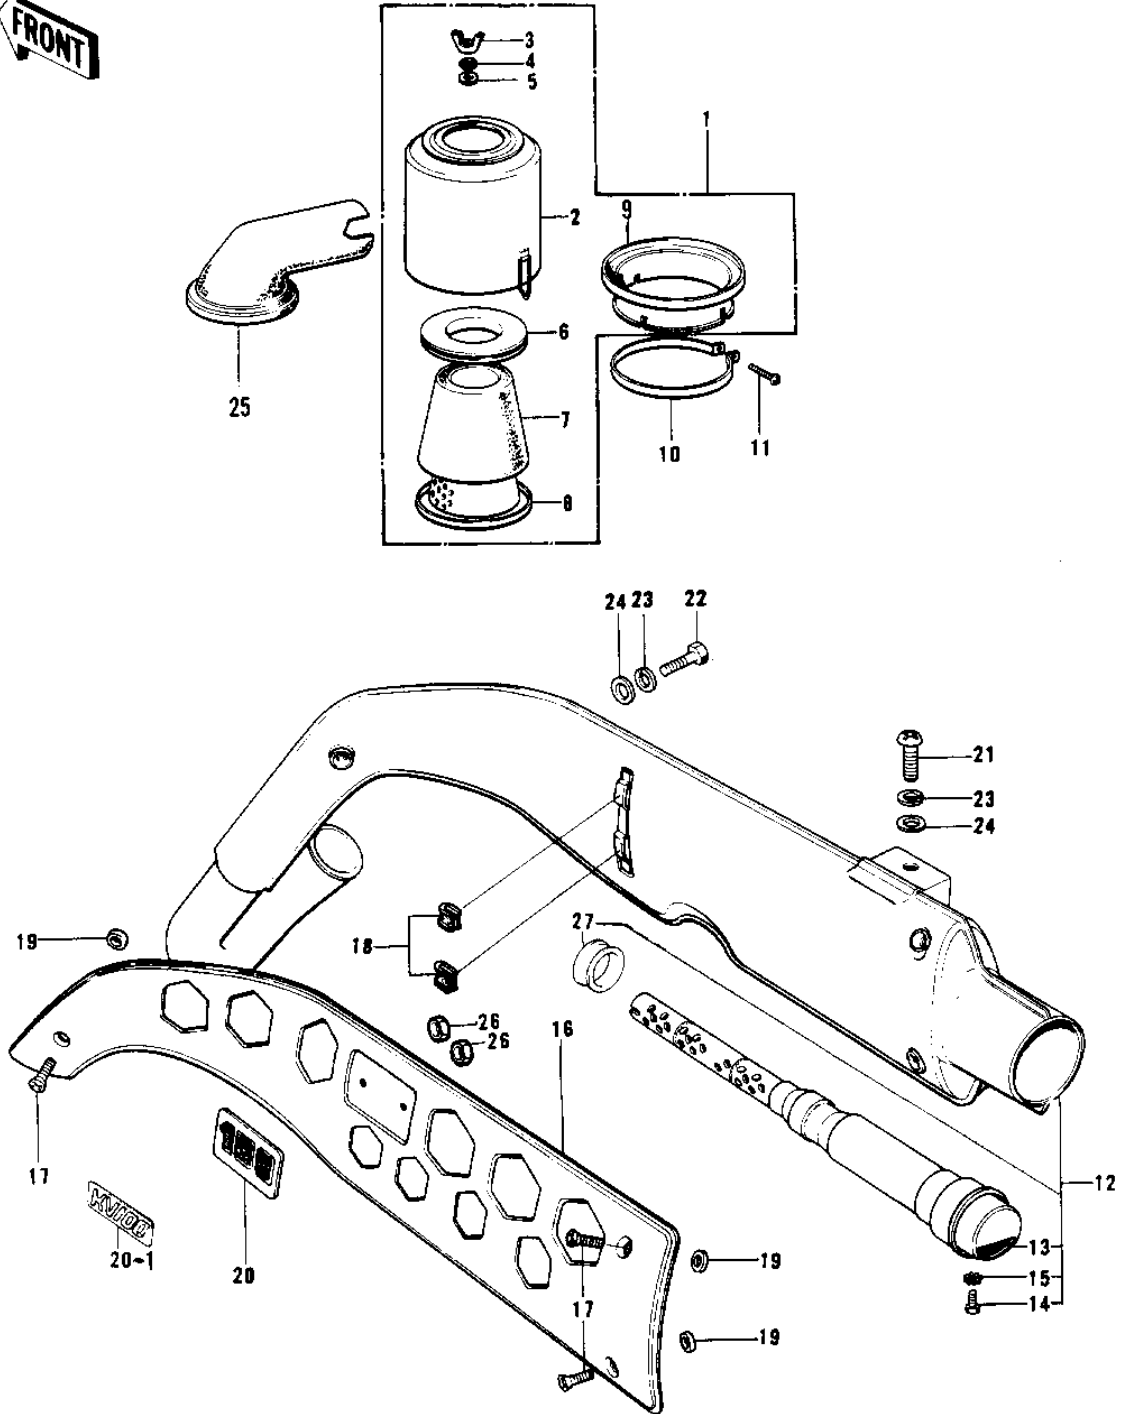

1972 G4TR-B PARTS DIAGRAM

AIR CLEANER/MUFFLER ('74-'75)

1972 G4TR-B PARTS LIST

AIR CLEANER/MUFFLER ('74-'75)

ITEM NAME	PART NUMBER	QUANTITY
AIR CLEANER ASSY,CR (Ref # 1)	11010-059-79	
BODY-AIR CLEANER,CR (Ref # 2)	11011-010-79	
NUT-WING,6MM (Ref # 3)	92015-030	
WASHER SPRING 6MM (Ref # 4)	461F0600	
WASHER PLAIN 6MM (Ref # 5)	411B0600	
CAP-AIR CLEANER (Ref # 6)	11012-031	
ELEMENT,AIR,CLNR (Ref # 7)	11013-037	
HOLDER-AIR CLEANER (Ref # 8)	11014-008	
CAP AIR CLEANER B (Ref # 9)	11012-013	
CLAMP AIR CLEANER (Ref # 10)	92037-018	
SCREW PAN HEAD 6X25 (Ref # 11)	220B0625	
MUFFLER ASSY,F.BLACK (Ref # 12)	18001-104-21	
BAFFLE TUBE (Ref # 13)	18033-078	
BOLT,6X10 (Ref # 14)	112G0610	
WASHER LOCK 6MM (Ref # 15)	464H0600	
COVER,MUFFLER (Ref # 16)	18057-046	
COVER,MUFFLER (Ref # 16)	18057-046	
SCREW PAN HEAD 6X10 (Ref # 17)	221E0610	
INSULATOR (Ref # 18)	18065-007	
INSULATOR (Ref # 19)	18065-001	
EMBLEM,MUFFLER COVER (Ref # 20)	56018-161	
MARK,OIL TANK (Ref # 20-1)	56018-1109	
SCREW-PAN HEAD,8X16 (Ref # 21)	220B0816	
BOLT-SMALL-UPSET,8X16 (Ref # 22)	115G0816	
BOLT-SMALL-UPSET,8X18 (Ref # 22)	115G0818	
WASHER SPRING 8MM (Ref # 23)	461F0800	
WASHER SPRING 8MM (Ref # 23)	461F0800	
WASHER PLAIN 8MM (Ref # 24)	411B0800	
WASHER PLAIN 8MM (Ref # 24)	410B0800	

1972 G4TR-B PARTS LIST

AIR CLEANER/MUFFLER ('74-'75)

ITEM NAME	PART NUMBER	QUANTITY
AIR DUCT (Ref # 25)	14073-003	
NUT,LOCK,5MM (Ref # 26)	92018-004	
BUSHING,RUBBER (Ref # 27)	92092-011	