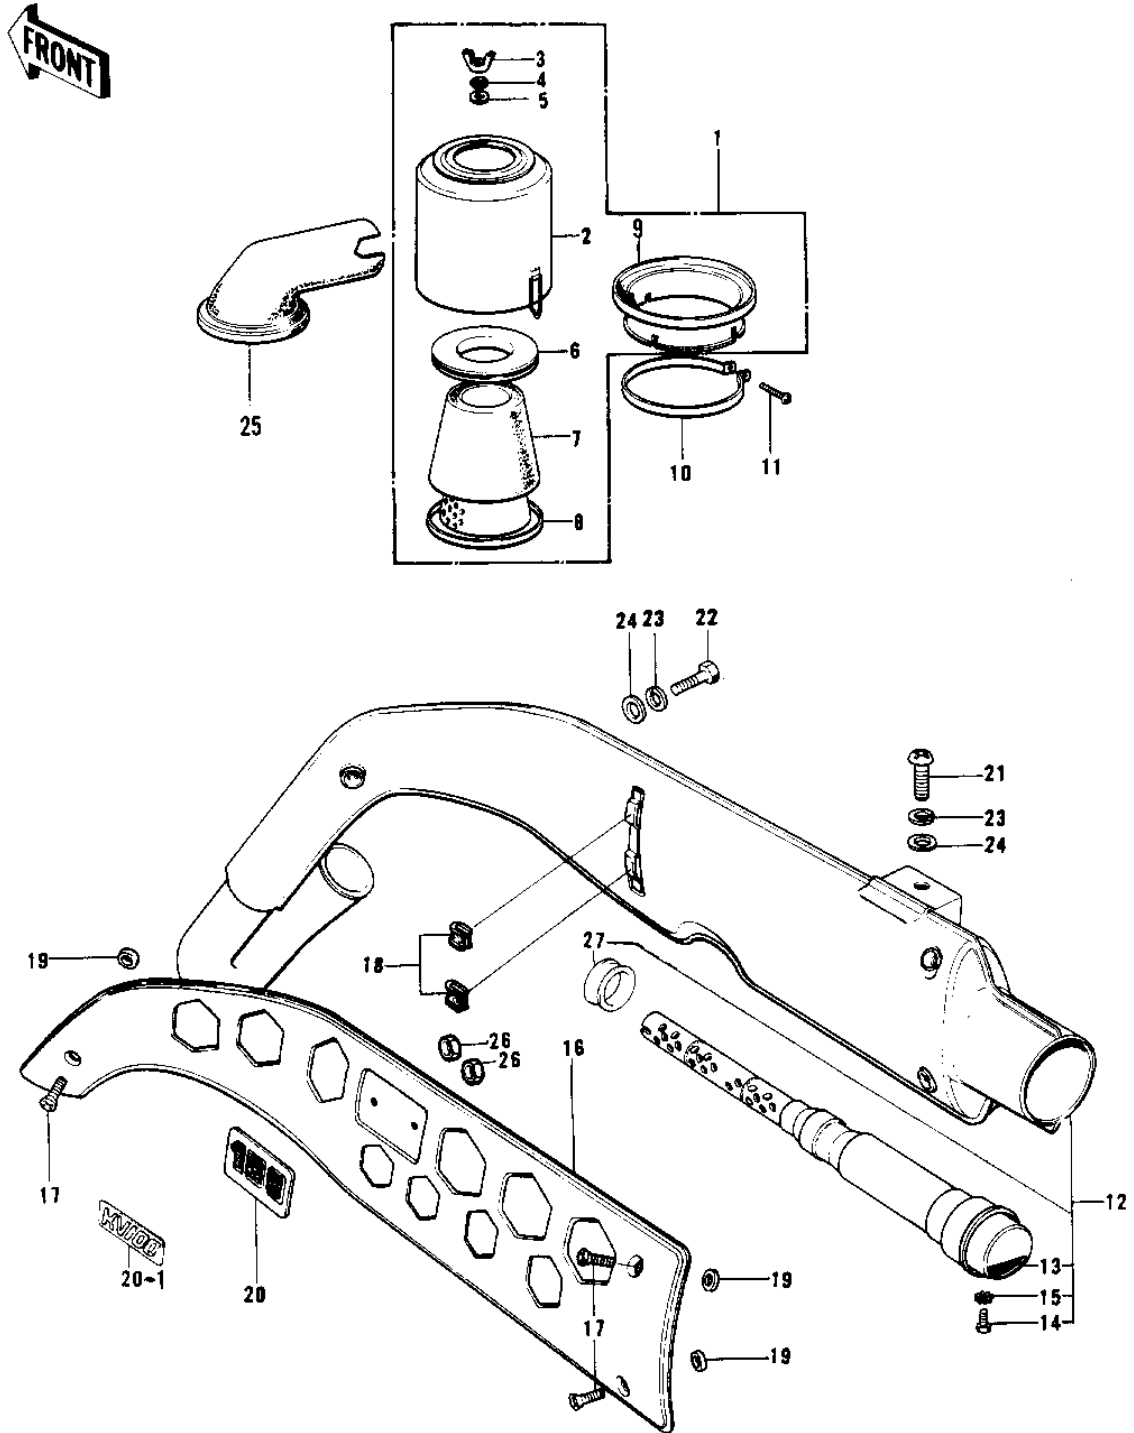

# 1974 G4TR-D PARTS DIAGRAM

AIR CLEANER/MUFFLER ('74-'75)

# 1974 G4TR-D PARTS LIST

## AIR CLEANER/MUFFLER ('74-'75)

ITEM NAME	PART NUMBER	QUANTITY
AIR CLEANER ASSY,CR (Ref # 1)	11010-059-79	
BODY-AIR CLEANER,CR (Ref # 2)	11011-010-79	
NUT-WING,6MM (Ref # 3)	92015-030	
WASHER SPRING 6MM (Ref # 4)	461F0600	
WASHER PLAIN 6MM (Ref # 5)	411B0600	
CAP-AIR CLEANER (Ref # 6)	11012-031	
ELEMENT,AIR,CLNR (Ref # 7)	11013-037	
HOLDER-AIR CLEANER (Ref # 8)	11014-008	
CAP AIR CLEANER B (Ref # 9)	11012-013	
CLAMP AIR CLEANER (Ref # 10)	92037-018	
SCREW PAN HEAD 6X25 (Ref # 11)	220B0625	
MUFFLER ASSY,F.BLACK (Ref # 12)	18001-104-21	
BAFFLE TUBE (Ref # 13)	18033-078	
BOLT,6X10 (Ref # 14)	112G0610	
WASHER LOCK 6MM (Ref # 15)	464H0600	
COVER,MUFFLER (Ref # 16)	18057-046	
COVER,MUFFLER (Ref # 16)	18057-046	
SCREW PAN HEAD 6X10 (Ref # 17)	221E0610	
INSULATOR (Ref # 18)	18065-007	
INSULATOR (Ref # 19)	18065-001	
EMBLEM,MUFFLER COVER (Ref # 20)	56018-161	
MARK,OIL TANK (Ref # 20-1)	56018-1109	
SCREW-PAN HEAD,8X16 (Ref # 21)	220B0816	
BOLT-SMALL-UPSET,8X16 (Ref # 22)	115G0816	
BOLT-SMALL-UPSET,8X18 (Ref # 22)	115G0818	
WASHER SPRING 8MM (Ref # 23)	461F0800	
WASHER SPRING 8MM (Ref # 23)	461F0800	
WASHER PLAIN 8MM (Ref # 24)	411B0800	
WASHER PLAIN 8MM (Ref # 24)	410B0800	

# 1974 G4TR-D PARTS LIST

AIR CLEANER/MUFFLER ('74-'75)

ITEM NAME	PART NUMBER	QUANTITY
AIR DUCT (Ref # 25)	14073-003	
NUT,LOCK,5MM (Ref # 26)	92018-004	
BUSHING,RUBBER (Ref # 27)	92092-011	