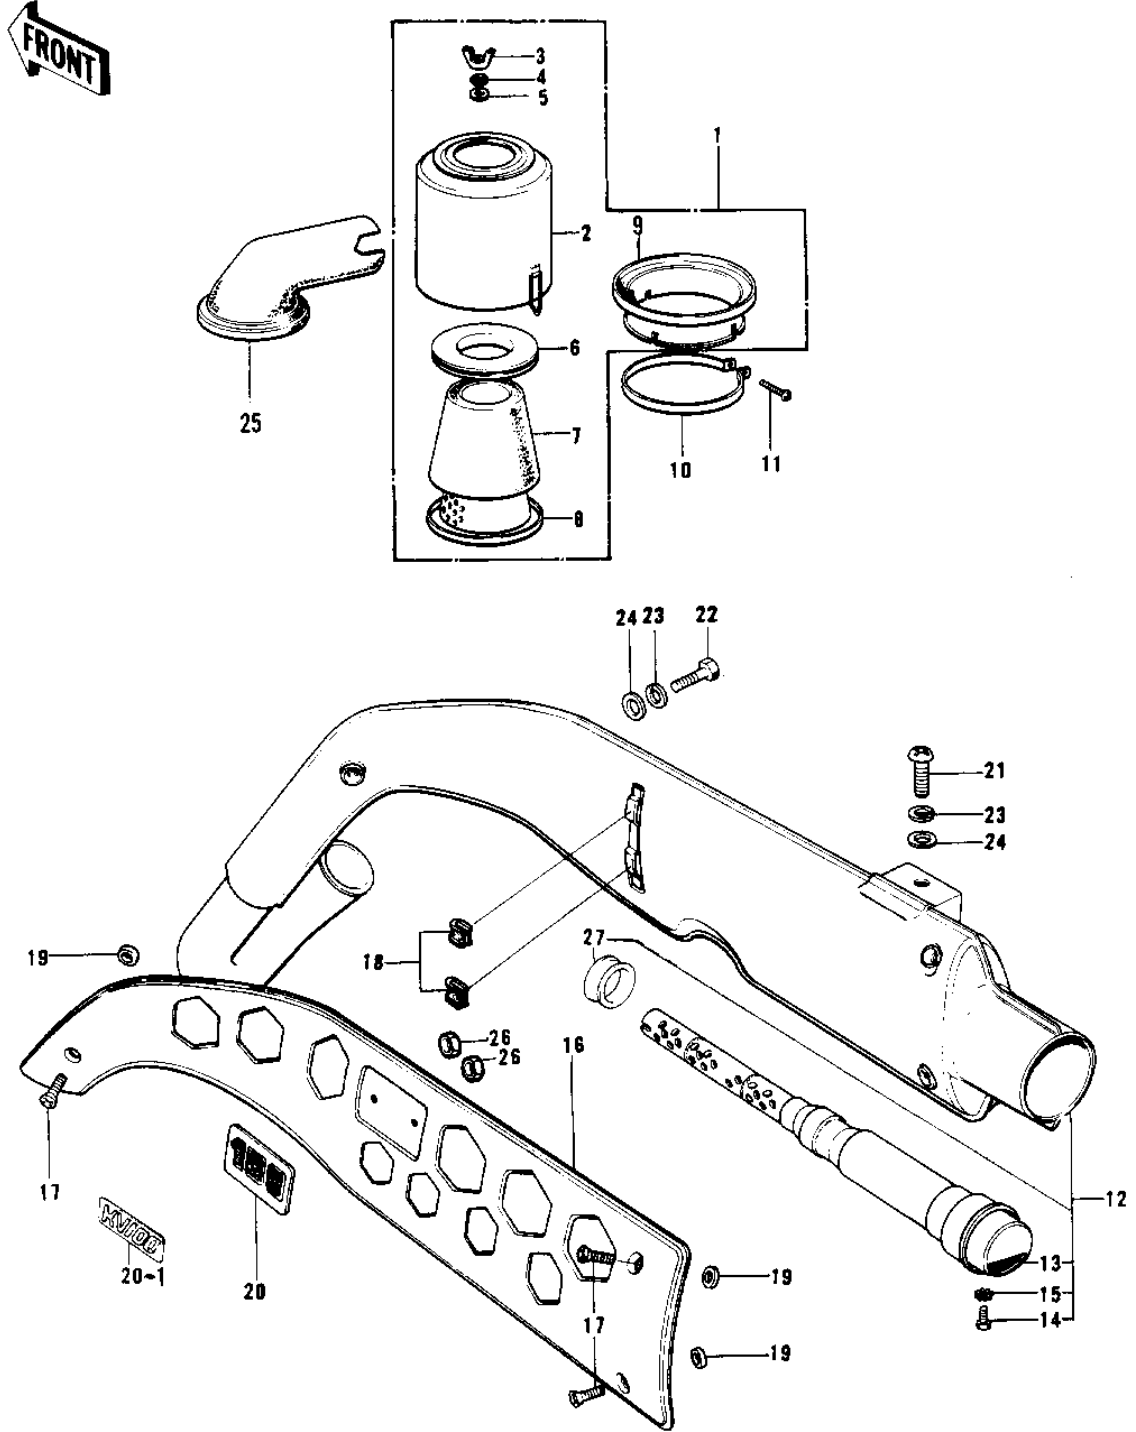

# 1974 G4TR-D PARTS DIAGRAM

AIR CLEANER/MUFFLER ('74-'75)

# 1974 G4TR-D PARTS LIST

## AIR CLEANER/MUFFLER ('74-'75)

ITEM NAME	PART NUMBER	QUANTITY
AIR CLEANER ASSY,CR (Ref # 1)	11010-059-79	
BODY-AIR CLEANER,CR (Ref # 2)	11011-010-79	
NUT-WING,6MM (Ref # 3)	92015-030	
WASHER SPRING 6MM (Ref # 4)	461F0600	
WASHER PLAIN 6MM (Ref # 5)	411B0600	
CAP-AIR CLEANER (Ref # 6)	11012-031	
ELEMENT,AIR,CLNR (Ref # 7)	11013-037	
HOLDER-AIR CLEANER (Ref # 8)	11014-008	
CAP AIR CLEANER B (Ref # 9)	11012-013	
CLAMP AIR CLEANER (Ref # 10)	92037-018	
SCREW PAN HEAD 6X25 (Ref # 11)	220B0625	
MUFFLER ASSY,F.BLACK (Ref # 12)	18001-104-21	
BAFFLE TUBE (Ref # 13)	18033-078	
BOLT,6X10 (Ref # 14)	112G0610	
WASHER LOCK 6MM (Ref # 15)	464H0600	
COVER,MUFFLER (Ref # 16)	18057-046	
COVER,MUFFLER (Ref # 16)	18057-046	
SCREW PAN HEAD 6X10 (Ref # 17)	221E0610	
INSULATOR (Ref # 18)	18065-007	
INSULATOR (Ref # 19)	18065-001	
EMBLEM,MUFFLER COVER (Ref # 20)	56018-161	
MARK,OIL TANK (Ref # 20-1)	56018-1109	
SCREW-PAN HEAD,8X16 (Ref # 21)	220B0816	
BOLT-SMALL-UPSET,8X16 (Ref # 22)	115G0816	
BOLT-SMALL-UPSET,8X18 (Ref # 22)	115G0818	
WASHER SPRING 8MM (Ref # 23)	461F0800	
WASHER SPRING 8MM (Ref # 23)	461F0800	
WASHER PLAIN 8MM (Ref # 24)	411B0800	
WASHER PLAIN 8MM (Ref # 24)	410B0800	

# 1974 G4TR-D PARTS LIST

AIR CLEANER/MUFFLER ('74-'75)

ITEM NAME	PART NUMBER	QUANTITY
AIR DUCT (Ref # 25)	14073-003	
NUT,LOCK,5MM (Ref # 26)	92018-004	
BUSHING,RUBBER (Ref # 27)	92092-011	