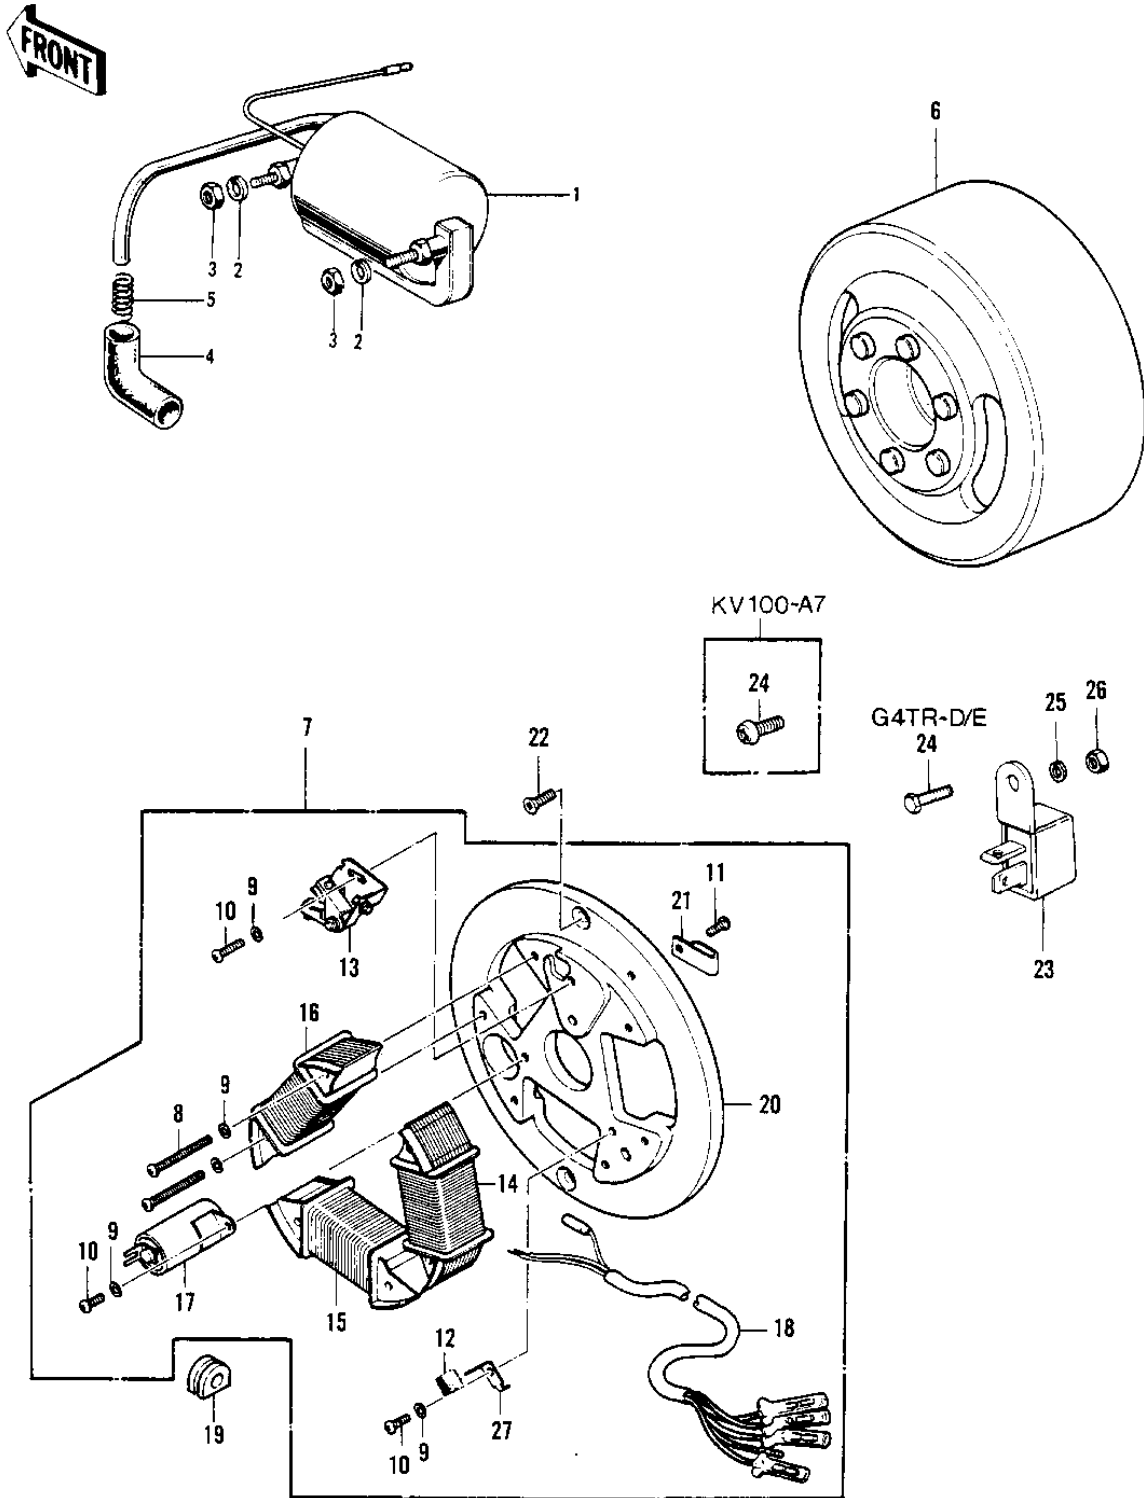

1970 Trail Boss PARTS DIAGRAM

IGNITION/GENERATOR 1/2 ('74-'75)

1970 Trail Boss PARTS LIST

IGNITION/GENERATOR 1/2 ('74-'75)

ITEM NAME	PART NUMBER	QUANTITY
COIL,IGNITION (Ref # 1)	21121-1047	1
COIL,IGNITION (Ref # 1)	21121-1047	1
WASHER SPRING 6MM (Ref # 2)	461F0600	2
NUT 6MM (Ref # 3)	311B0600	2
CAP SPARK PLUG (Ref # 4)	21130-009	1
SPRING-SPARK PLUG CAP (Ref # 5)	92101-001	1
MAGNETO ASSY (Ref # 6)	21002-1055	1
FLYWHEEL (Ref # 6)	21050-016	1
FLYWHEEL (Ref # 6)	21050-017	1
MAGNETO ASSY (Ref # 7)	21002-1055	1
MAGNETO ASSY (Ref # 7)	21002-1055	1
STATOR ASSY (Ref # 7)	21003-027	1
STATOR ASSY (Ref # 7)	21003-025	1
SCREW PAN HEAD 4X30 (Ref # 8)	220E0430	6
WASHER SPRING 4MM (Ref # 9)	461F0400	9
SCREW PAN HEAD 4X6 (Ref # 10)	220B0406	3
SCREW-PAN-CRSOSS,4X12 (Ref # 11)	220B0412	1
FELT OIL (Ref # 12)	21019-005	1
BREAKER ASSY CONTACT (Ref # 13)	21008-006	1
COIL PRIMARY (Ref # 14)	21049-006	1
COIL A,LIGHTING (Ref # 14)	21047-022	1
COIL,LIGHTING (Ref # 14)	21047-1007	1
COIL,LIGHTING (Ref # 14)	21047-1007	1
COIL LIGHTING A (Ref # 15)	21047-010	1
COIL A LIGHTING (Ref # 15)	21047-019	1
COIL LIGHTING B (Ref # 16)	21047-011	1
COIL,EXCITING (Ref # 16)	21049-1004	1
COIL,EXCITING (Ref # 16)	21049-1004	1
CONDENSER (Ref # 17)	21013-006	1

1970 Trail Boss PARTS LIST

IGNITION/GENERATOR 1/2 ('74-'75)

ITEM NAME	PART NUMBER	QUANTITY
WIRING HARNESS,MAGNTO (Ref # 18)	21029-025	1
WIRING HARNESS,MAGNT (Ref # 18)	21029-028	1
WIRING HARNESS,MAGNT (Ref # 18)	21029-028	1
GROMMET WIRING HARN (Ref # 19)	21017-002	1
PLATE-COIL,MAGNETO (Ref # 20)	21048-1002	1
PLATE-COIL,MAGNETO (Ref # 20)	21048-1002	1
CLAMP WIRING HARNESS (Ref # 21)	21037-002	1
SCREW CNTSNK HD 6X14 (Ref # 22)	221B0614	2
RECTIFIER (Ref # 23)	21061-015	1
BOLT HEX HEAD 5X10 (Ref # 24)	110B0510	1
SCREW PAN HEAD 5X10 (Ref # 24)	220B0510	1
WASHER SPRING 5MM (Ref # 25)	461F0500	1
NUT,5MM (Ref # 26)	311B0500	1
HOLDER,OIL FELT (Ref # 27)	21038-002	1