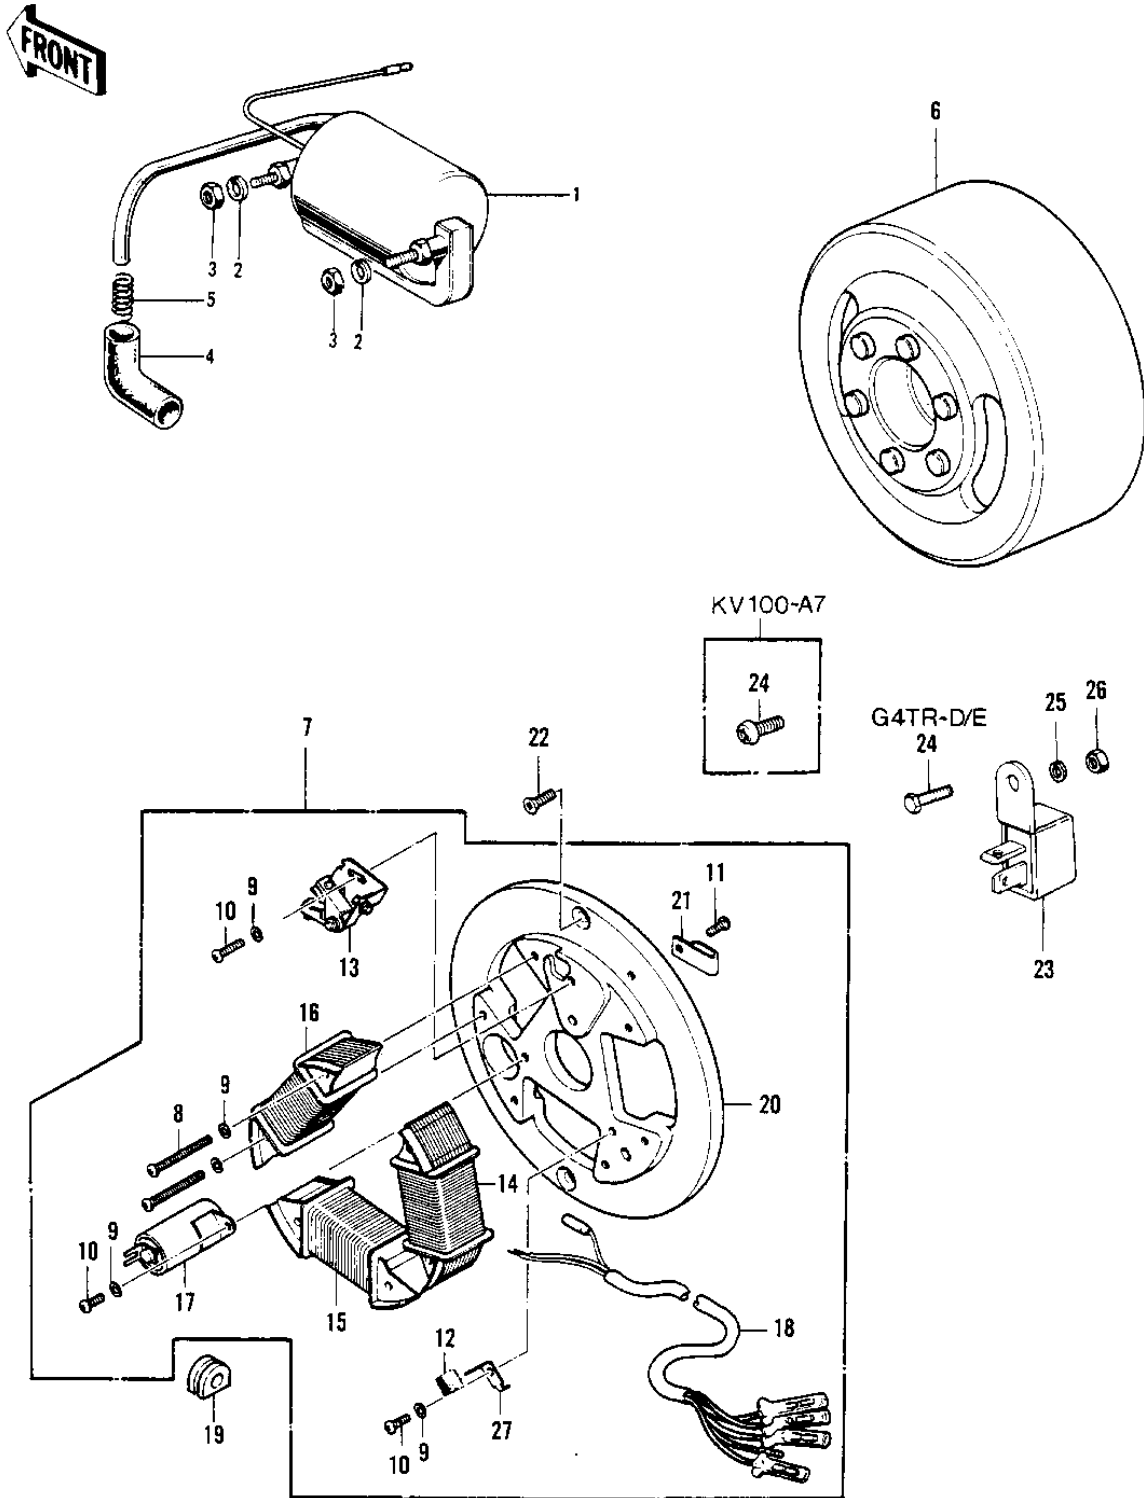

1974 G4TR-D PARTS DIAGRAM

IGNITION/GENERATOR 1/2 ('74-'75)

1974 G4TR-D PARTS LIST

IGNITION/GENERATOR 1/2 ('74-'75)

ITEM NAME	PART NUMBER	QUANTITY
COIL,IGNITION (Ref # 1)	21121-1047	
COIL,IGNITION (Ref # 1)	21121-1047	
WASHER SPRING 6MM (Ref # 2)	461F0600	
NUT 6MM (Ref # 3)	311B0600	
CAP SPARK PLUG (Ref # 4)	21130-009	
SPRING-SPARK PLUG CAP (Ref # 5)	92101-001	
MAGNETO ASSY (Ref # 6)	21002-1055	
FLYWHEEL (Ref # 6)	21050-016	
FLYWHEEL (Ref # 6)	21050-017	
MAGNETO ASSY (Ref # 7)	21002-1055	
MAGNETO ASSY (Ref # 7)	21002-1055	
STATOR ASSY (Ref # 7)	21003-027	
STATOR ASSY (Ref # 7)	21003-025	
SCREW PAN HEAD 4X30 (Ref # 8)	220E0430	
WASHER SPRING 4MM (Ref # 9)	461F0400	
SCREW PAN HEAD 4X6 (Ref # 10)	220B0406	
SCREW-PAN-CRSOSS,4X12 (Ref # 11)	220B0412	
FELT OIL (Ref # 12)	21019-005	
BREAKER ASSY CONTACT (Ref # 13)	21008-006	
COIL PRIMARY (Ref # 14)	21049-006	
COIL A,LIGHTING (Ref # 14)	21047-022	
COIL,LIGHTING (Ref # 14)	21047-1007	
COIL,LIGHTING (Ref # 14)	21047-1007	
COIL LIGHTING A (Ref # 15)	21047-010	
COIL A LIGHTING (Ref # 15)	21047-019	
COIL LIGHTING B (Ref # 16)	21047-011	
COIL,EXCITING (Ref # 16)	21049-1004	
COIL,EXCITING (Ref # 16)	21049-1004	
CONDENSER (Ref # 17)	21013-006	

1974 G4TR-D PARTS LIST

IGNITION/GENERATOR 1/2 ('74-'75)

ITEM NAME	PART NUMBER	QUANTITY
WIRING HARNESS,MAGNTO (Ref # 18)	21029-025	
WIRING HARNESS,MAGNT (Ref # 18)	21029-028	
WIRING HARNESS,MAGNT (Ref # 18)	21029-028	
GROMMET WIRING HARN (Ref # 19)	21017-002	
PLATE-COIL,MAGNETO (Ref # 20)	21048-1002	
PLATE-COIL,MAGNETO (Ref # 20)	21048-1002	
CLAMP WIRING HARNESS (Ref # 21)	21037-002	
SCREW CNTSNK HD 6X14 (Ref # 22)	221B0614	
RECTIFIER (Ref # 23)	21061-015	
BOLT HEX HEAD 5X10 (Ref # 24)	110B0510	
SCREW PAN HEAD 5X10 (Ref # 24)	220B0510	
WASHER SPRING 5MM (Ref # 25)	461F0500	
NUT,5MM (Ref # 26)	311B0500	
HOLDER,OIL FELT (Ref # 27)	21038-002	