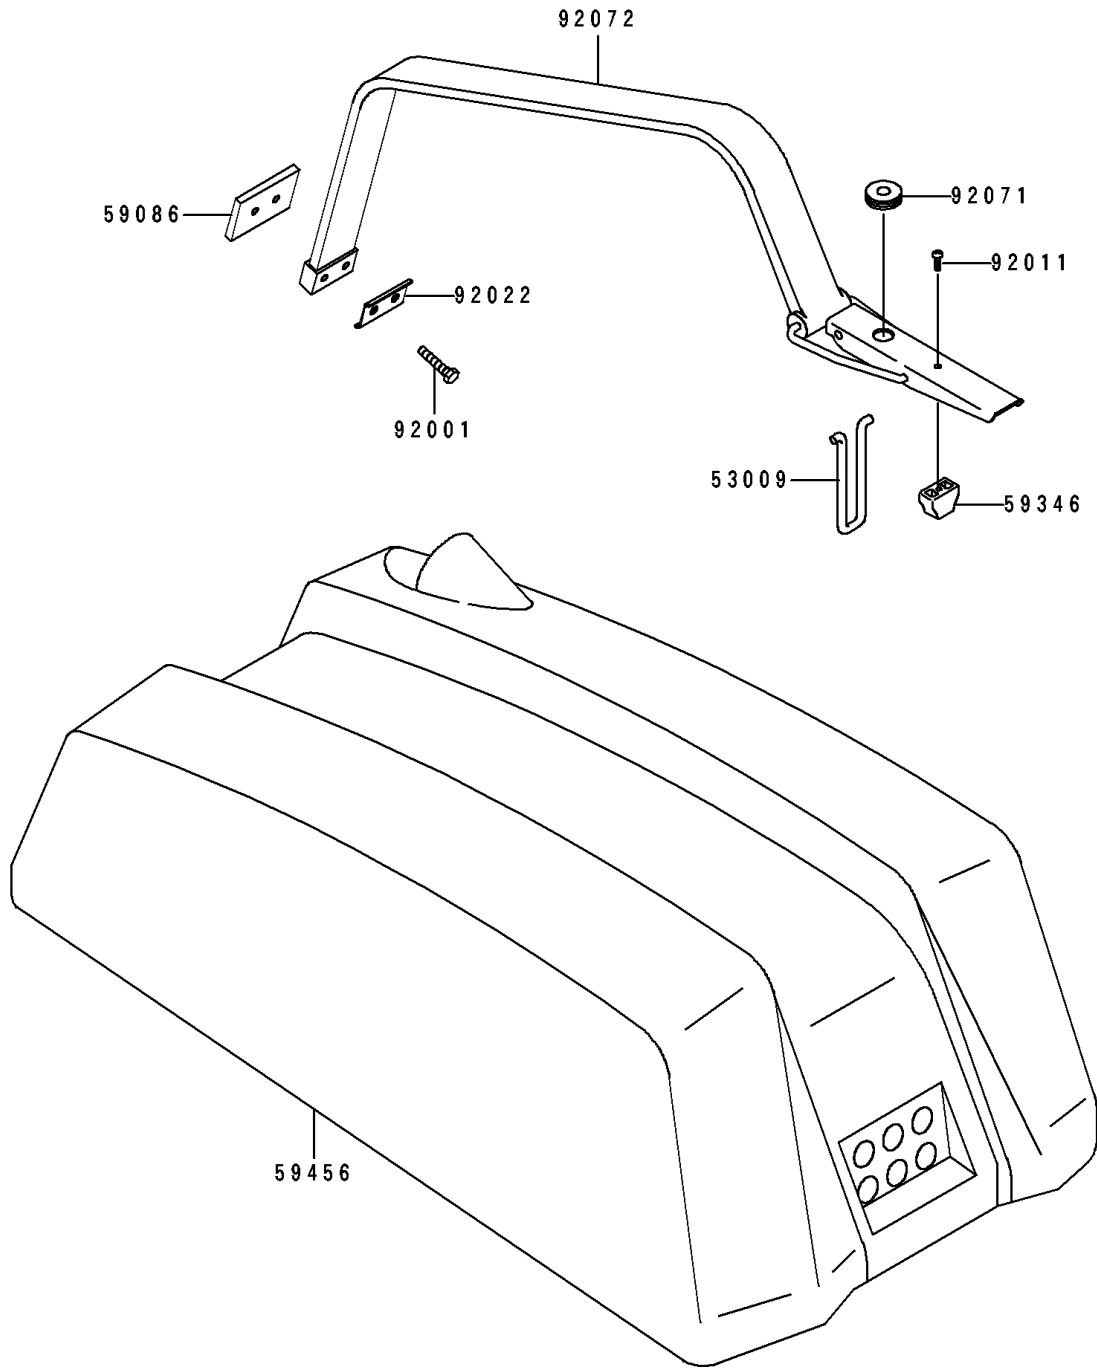

# 1991 550 SX PARTS DIAGRAM

Engine Hood

F3142

## 1991 550 SX PARTS LIST

### Engine Hood

| ITEM NAME                                | PART NUMBER   | QUANTITY |
|--|---------------|----------|
| HINGE (Ref # 53009)                      | 53009-503     | 1        |
| BRACKET,PLATE (Ref # 59086)              | 59086-501     | 1        |
| DETENT (Ref # 59346)                     | 59346-503     | 1        |
| HOOD-COMP-ENGINE,JET WHITE (Ref # 59456) | 59456-3719-8C | 1        |
| BOLT,6X30 (Ref # 92001)                  | 92001-3022    | 2        |
| SCREW (Ref # 92011)                      | 92011-562     | 1        |
| WASHER,BAND (Ref # 92022)                | 92022-509     | 1        |
| GROMMET (Ref # 92071)                    | 92071-056     | 1        |
| BAND,HOOD (Ref # 92072)                  | 92072-3746    | 1        |