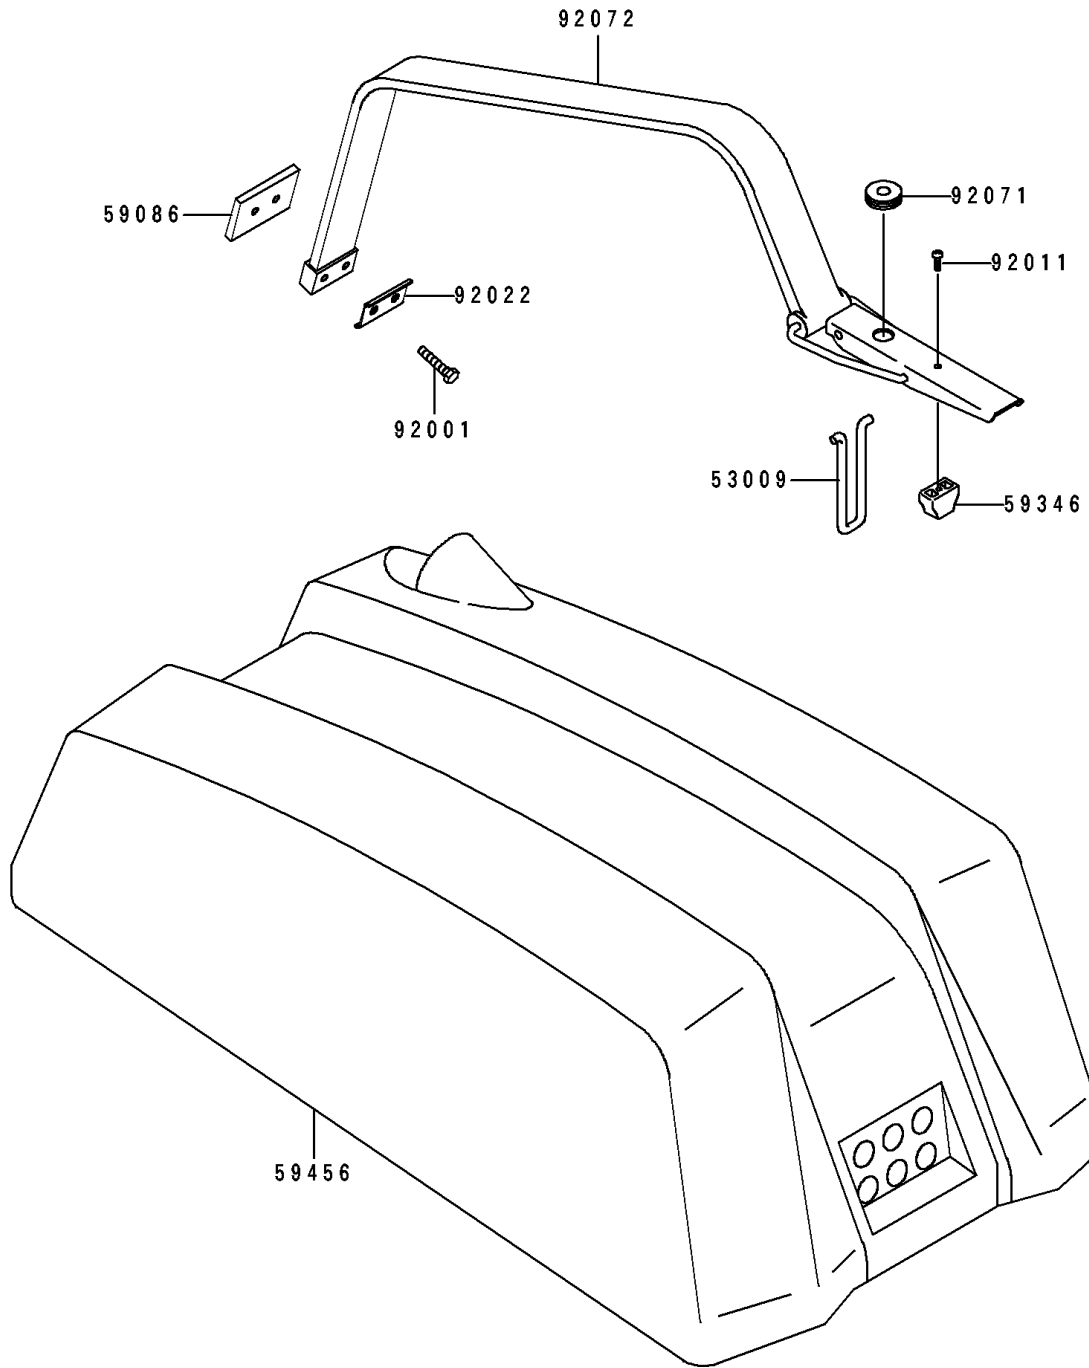

1991 550 SX PARTS DIAGRAM

Engine Hood

F3142

1991 550 SX PARTS LIST

Engine Hood

ITEM NAME	PART NUMBER	QUANTITY
HINGE (Ref # 53009)	53009-503	1
BRACKET,PLATE (Ref # 59086)	59086-501	1
DETENT (Ref # 59346)	59346-503	1
HOOD-COMP-ENGINE,JET WHITE (Ref # 59456)	59456-3719-8C	1
BOLT,6X30 (Ref # 92001)	92001-3022	2
SCREW (Ref # 92011)	92011-562	1
WASHER,BAND (Ref # 92022)	92022-509	1
GROMMET (Ref # 92071)	92071-056	1
BAND,HOOD (Ref # 92072)	92072-3746	1