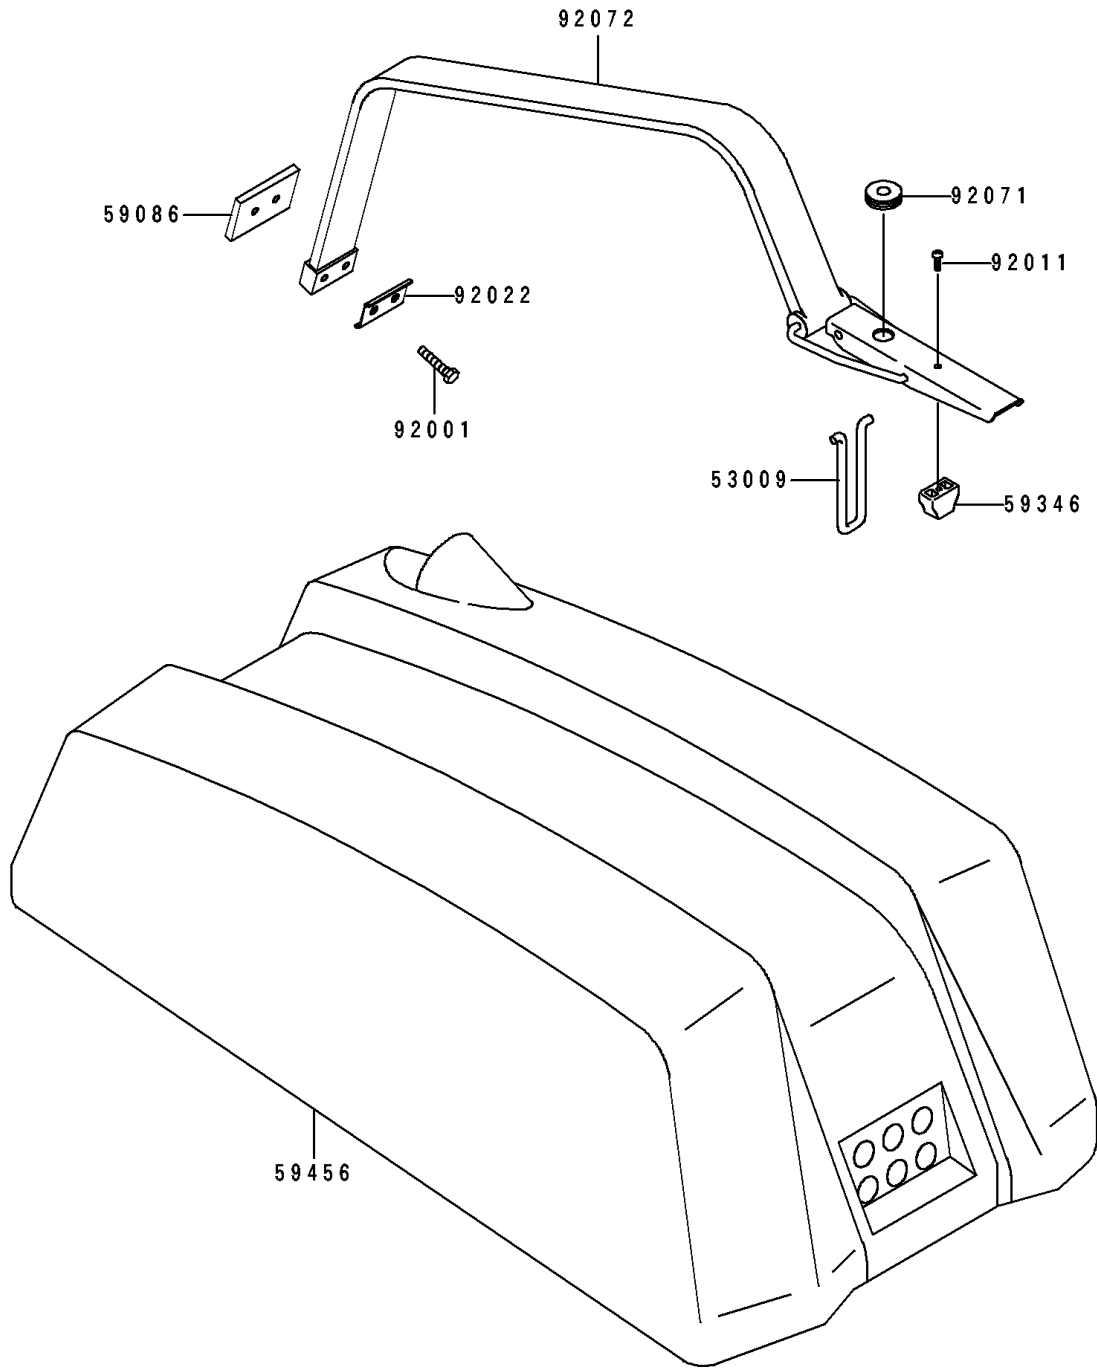

1995 550 SX PARTS DIAGRAM

Engine Hood

F3142

1995 550 SX PARTS LIST

Engine Hood

ITEM NAME	PART NUMBER	QUANTITY
HINGE (Ref # 53009)	53009-503	1
BRACKET,PLATE (Ref # 59086)	59086-501	1
DETENT (Ref # 59346)	59346-503	1
HOOD-COMP-ENGINE,JET WHITE (Ref # 59456)	59456-3719-8C	1
BOLT,6X30 (Ref # 92001)	92001-3022	2
SCREW (Ref # 92011)	92011-562	1
WASHER,BAND (Ref # 92022)	92022-509	1
GROMMET (Ref # 92071)	92071-056	1
BAND,HOOD (Ref # 92072)	92072-3746	1