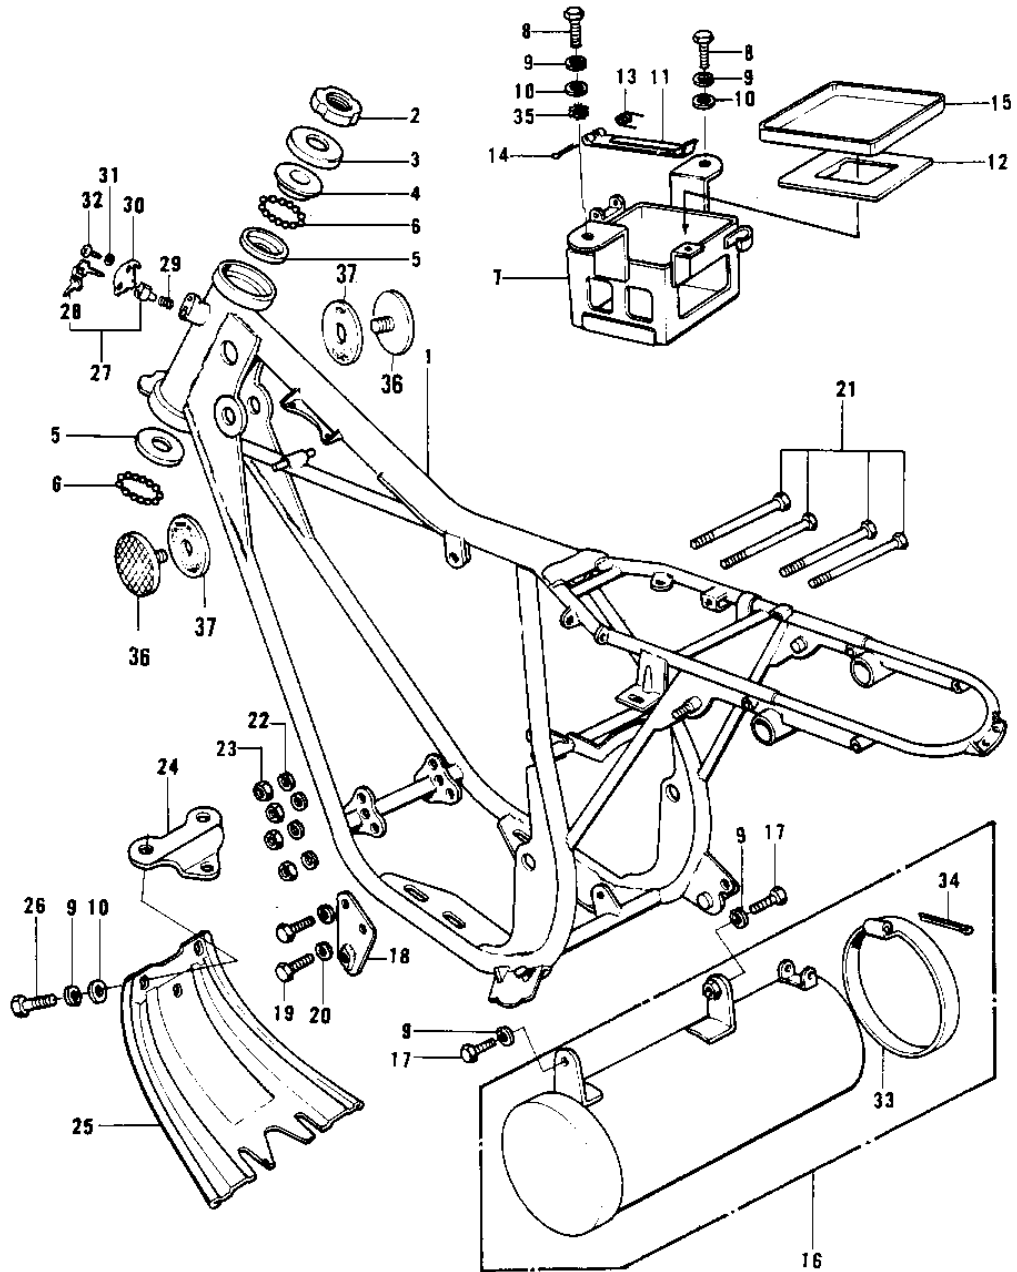

1970 Trail Boss PARTS DIAGRAM

FRAME/FRAME FITTINGS ('74-'75)

1970 Trail Boss PARTS LIST

FRAME/FRAME FITTINGS ('74-'75)

ITEM NAME	PART NUMBER	QUANTITY
FRAME (Ref # 1)	32002-073	1
FRAME (Ref # 1)	32002-111	1
FRAME (Ref # 1)	32002-138	1
NUT STEERING STEM LCK (Ref # 2)	92090-006	1
CAP STEERING STEM (Ref # 3)	46098-004	1
CONE STRNG STEM BERNG (Ref # 4)	92047-006	1
RACE BEARING (Ref # 5)	92048-004	2
BALL STEEL 3/16" (Ref # 6)	600A0600	46
CASE,BATTERY (Ref # 7)	32097-029	1
BOLT-UPSET,6X16 (Ref # 8)	112G0616	2
WASHER SPRING 6MM (Ref # 9)	461F0600	8
WASHER PLAIN 6MM (Ref # 10)	411B0600	8
BAND-BATTERY (Ref # 11)	92072-037	1
MAT-BATTERY (Ref # 12)	32103-024	1
SPRING-RETURN (Ref # 13)	92083-017	1
PIN-COTTER,2.5X35 (Ref # 14)	550D2535	1
MAT-BATTERY (Ref # 15)	32103-018	1
CASE,TOOL (Ref # 16)	32098-021	1
BOLT-UPSET,6X12 (Ref # 17)	112G0612	3
BRACKET,ENGINE MOUNT (Ref # 18)	32029-065	1
BOLT,8X20 (Ref # 19)	115G0820	2
WASHER SPRING 8MM (Ref # 20)	461F0800	2
BOLT,HEX HEAD,10X117 (Ref # 21)	92001-1246	4
WASHER SPRING 10MM (Ref # 22)	461F1000	4
NUT,10MM (Ref # 23)	314B1000	4
BRACKET,ENGINE GUARD (Ref # 24)	55012-003	1
GUARD,ENGINE (Ref # 25)	55011-019	1
BOLT-UPSET 6X14 (Ref # 26)	112B0614	3
LOCK ASSY,STEERING (Ref # 27)	27016-042	1

1970 Trail Boss PARTS LIST

FRAME/FRAME FITTINGS ('74-'75)

ITEM NAME	PART NUMBER	QUANTITY
KEY SET,#401 (Ref # 28)	27008-063-01	X
KEY SET,#410 (Ref # 28)	27008-063-10	X
SPRING-STEERING LOCK (Ref # 29)	27032-001	1
CAP,STEERING LOCK (Ref # 30)	11012-1134	1
WASHER (Ref # 31)	92097-003	1
SCREW-TAPPING (Ref # 32)	92008-007	1
CAP-TOOL CASE (Ref # 33)	32099-005	1
PIN COTTER 2.0X30 (Ref # 34)	550D2030	1
WASHER LOCK 6MM (Ref # 35)	464H0600	1
REFLECTOR,REFLEX,REAR (Ref # 36)	28012-009	2
DAMPER RUBBER,REFLECT (Ref # 37)	92094-011	2