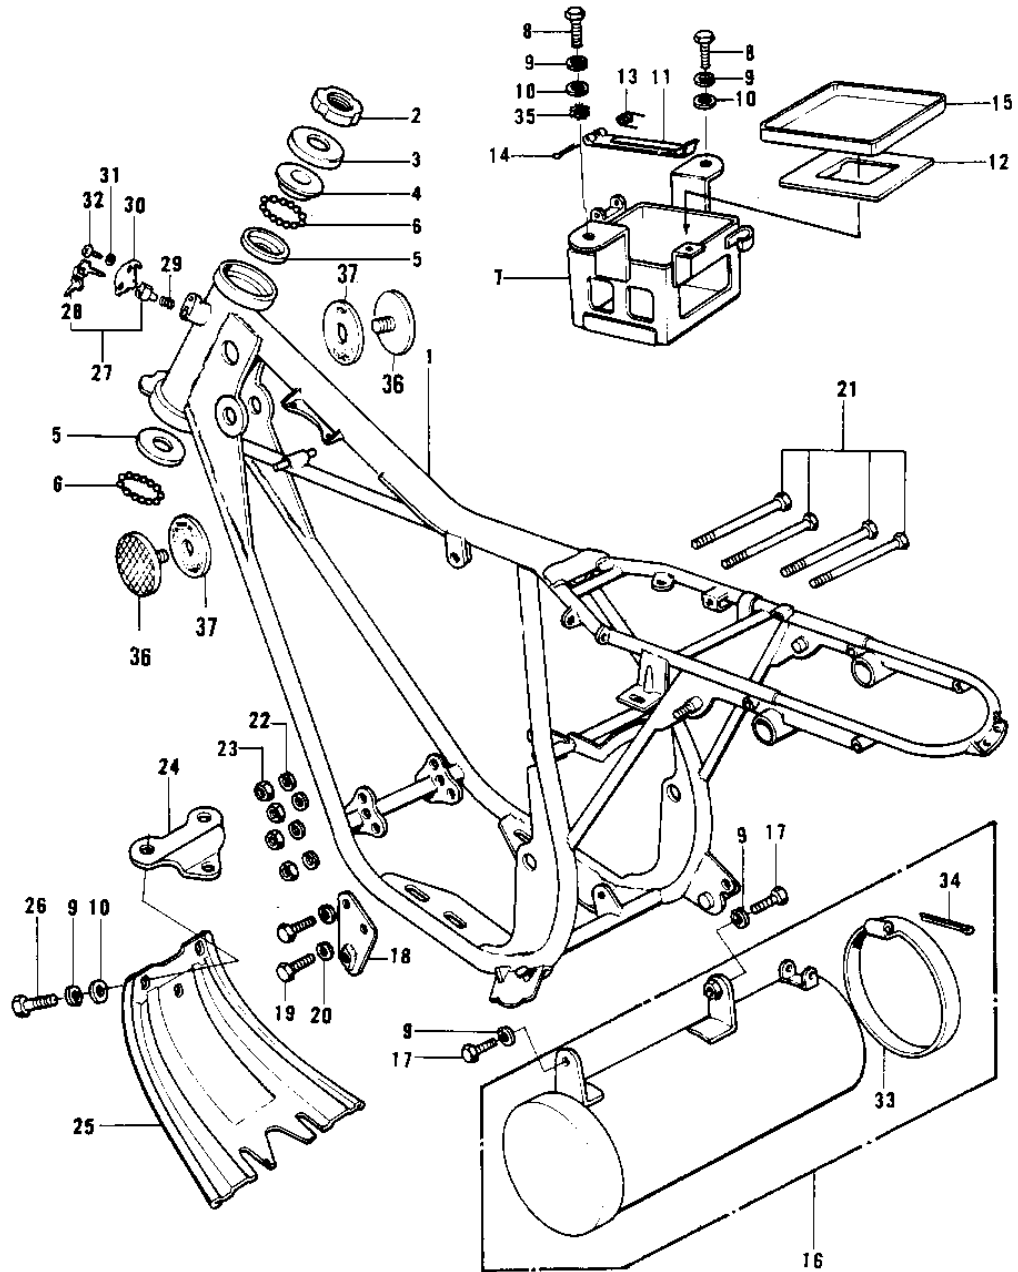

1975 G4TR-E PARTS DIAGRAM

FRAME/FRAME FITTINGS ('74-'75)

1975 G4TR-E PARTS LIST

FRAME/FRAME FITTINGS ('74-'75)

ITEM NAME	PART NUMBER	QUANTITY
FRAME (Ref # 1)	32002-073	1
FRAME (Ref # 1)	32002-111	1
FRAME (Ref # 1)	32002-138	1
NUT STEERING STEM LCK (Ref # 2)	92090-006	1
CAP STEERING STEM (Ref # 3)	46098-004	1
CONE STRNG STEM BERNG (Ref # 4)	92047-006	1
RACE BEARING (Ref # 5)	92048-004	2
BALL STEEL 3/16' (Ref # 6)	600A0600	46
CASE,BATTERY (Ref # 7)	32097-029	1
BOLT-UPSET,6X16 (Ref # 8)	112G0616	2
WASHER SPRING 6MM (Ref # 9)	461F0600	8
WASHER PLAIN 6MM (Ref # 10)	411B0600	8
BAND-BATTERY (Ref # 11)	92072-037	1
MAT-BATTERY (Ref # 12)	32103-024	1
SPRING-RETURN (Ref # 13)	92083-017	1
PIN-COTTER,2.5X35 (Ref # 14)	550D2535	1
MAT-BATTERY (Ref # 15)	32103-018	1
CASE,TOOL (Ref # 16)	32098-021	1
BOLT-UPSET,6X12 (Ref # 17)	112G0612	3
BRACKET,ENGINE MOUNT (Ref # 18)	32029-065	1
BOLT,8X20 (Ref # 19)	115G0820	2
WASHER SPRING 8MM (Ref # 20)	461F0800	2
BOLT,HEX HEAD,10X117 (Ref # 21)	92001-1246	4
WASHER SPRING 10MM (Ref # 22)	461F1000	4
NUT,10MM (Ref # 23)	314B1000	4
BRACKET,ENGINE GUARD (Ref # 24)	55012-003	1
GUARD,ENGINE (Ref # 25)	55011-019	1
BOLT-UPSET 6X14 (Ref # 26)	112B0614	3
LOCK ASSY,STEERING (Ref # 27)	27016-042	1

1975 G4TR-E PARTS LIST

FRAME/FRAME FITTINGS ('74-'75)

ITEM NAME	PART NUMBER	QUANTITY
KEY SET,#401 (Ref # 28)	27008-063-01	X
KEY SET,#410 (Ref # 28)	27008-063-10	X
SPRING-STEERING LOCK (Ref # 29)	27032-001	1
CAP,STEERING LOCK (Ref # 30)	11012-1134	1
WASHER (Ref # 31)	92097-003	1
SCREW-TAPPING (Ref # 32)	92008-007	1
CAP-TOOL CASE (Ref # 33)	32099-005	1
PIN COTTER 2.0X30 (Ref # 34)	550D2030	1
WASHER LOCK 6MM (Ref # 35)	464H0600	1
REFLECTOR,REFLEX,REAR (Ref # 36)	28012-009	2
DAMPER RUBBER,REFLECT (Ref # 37)	92094-011	2