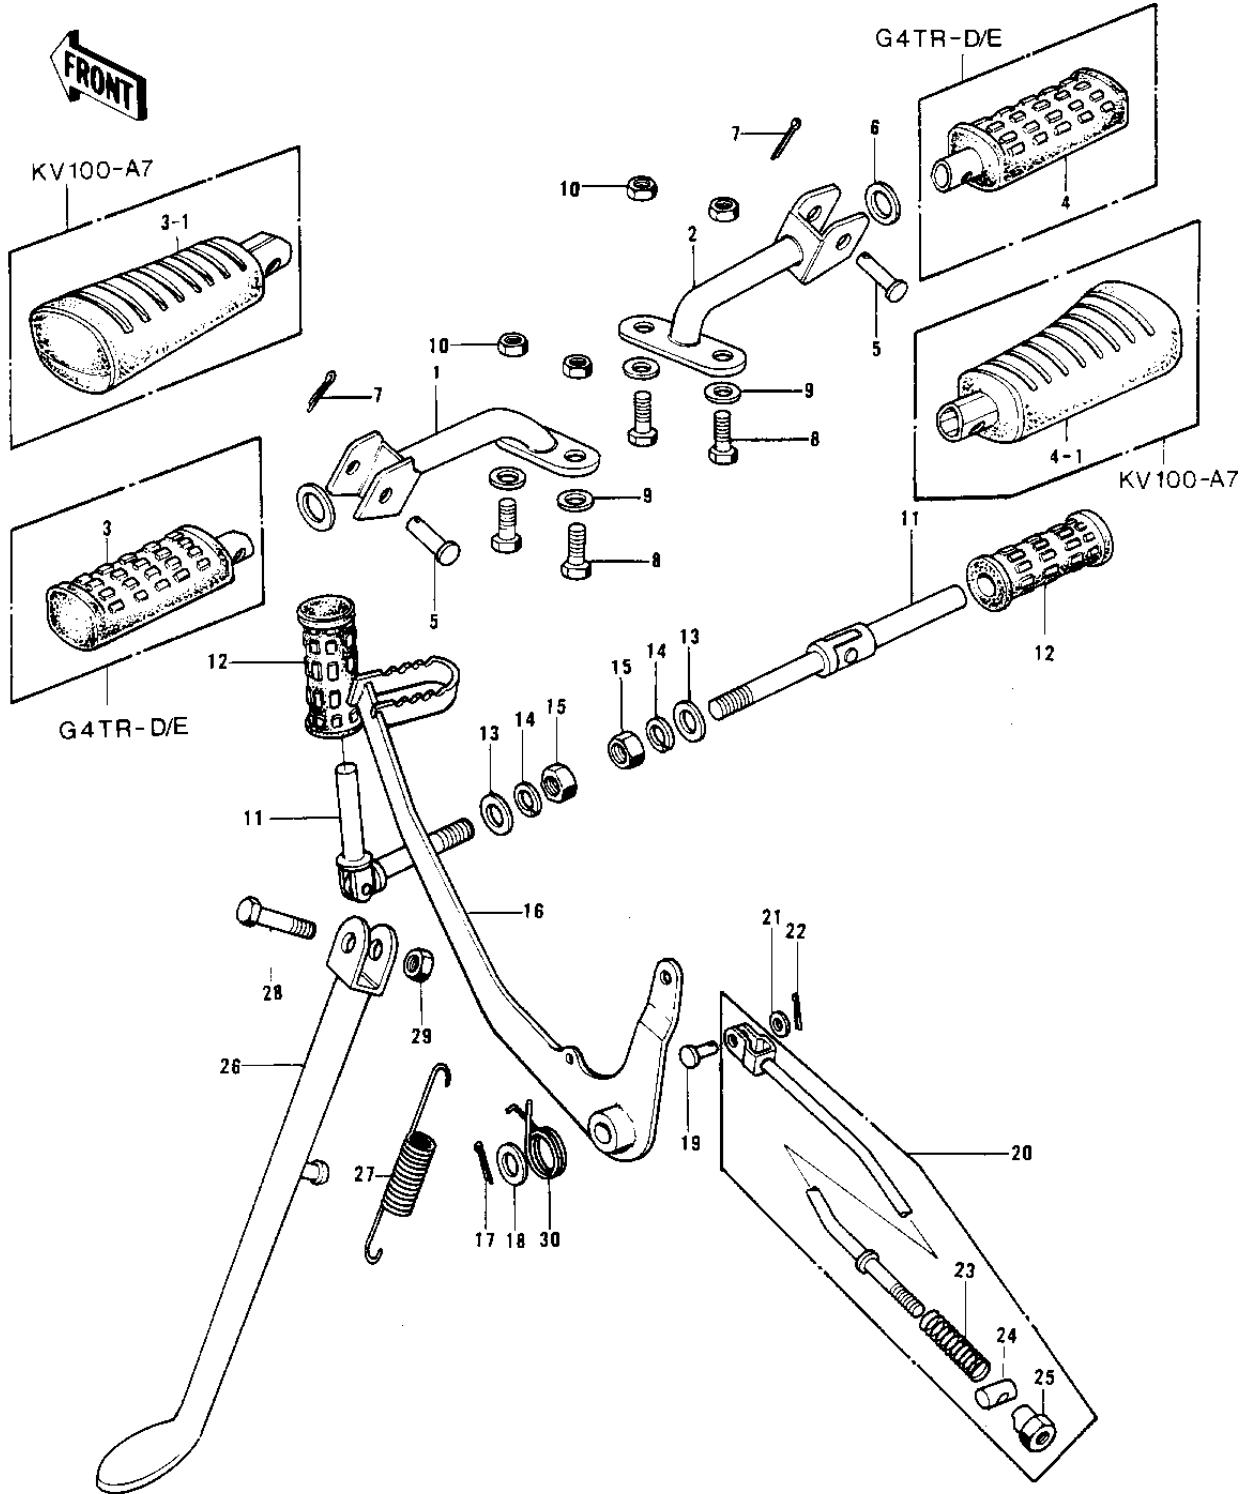

1970 Trail Boss PARTS DIAGRAM

FOOTRESTS/STAND/BRAKE PEDAL ('74-'75)

1970 Trail Boss PARTS LIST

FOOTRESTS/STAND/BRAKE PEDAL ('74-'75)

ITEM NAME	PART NUMBER	QUANTITY
BAR,L.H FOOTREST (Ref # 1)	34003-047	1
BAR,R.H FOOTREST (Ref # 2)	34003-048	1
STEP-ASSY,FR,LH (Ref # 3)	34027-1114	1
STEP-ASSY,FR,LH (Ref # 3-1)	34027-1114	1
STEP-ASSY,FR,RH (Ref # 4)	34027-1115	1
STEP-ASSY,FR,RH (Ref # 4-1)	34027-1115	1
PIN-FOOTREST BAR FIT (Ref # 5)	92043-080	2
WASHER PL 22.5X36X2.3 (Ref # 6)	92022-204	2
PIN COTTER 2.5X16 (Ref # 7)	550D2516	2
BOLT-UPSET,10X20 (Ref # 8)	112B1020	4
WASHER PLAIN 10MM (Ref # 9)	410B1000	4
NUT 10MM (Ref # 10)	315B1000	4
BAR SET-REAR FOOTREST (Ref # 11)	34030-001	2
RUBBER REAR FOOTREST (Ref # 12)	92076-008	2
WASHER PLAIN 10MM (Ref # 13)	410B1000	2
WASHER SPRING 10MM (Ref # 14)	461F1000	2
NUT,10MM (Ref # 15)	314B1000	2
PEDAL,BRAKE (Ref # 16)	43001-055	1
PIN COTTER 3.0X30 (Ref # 17)	550D3030	1
WASHER BRAKE PEDAL (Ref # 18)	92022-085	1
PIN-BRAKE ROD FITTING (Ref # 19)	92043-064	1
ROD ASSY,BRAKE (Ref # 20)	43010-016	1
WASHER PLAIN 6MM (Ref # 21)	410B0600	1
PIN COTTER 2.0X15 (Ref # 22)	550D2015	1
SPRING,BRAKE ROD (Ref # 23)	43012-001	1
PIN BRAKE (Ref # 24)	92043-039	1
NUT-BRAKE ROD ADJUST (Ref # 25)	92015-042	1
STAND-SIDE (Ref # 26)	34024-028	1
SPRING MAIN STAND (Ref # 27)	34023-005	1